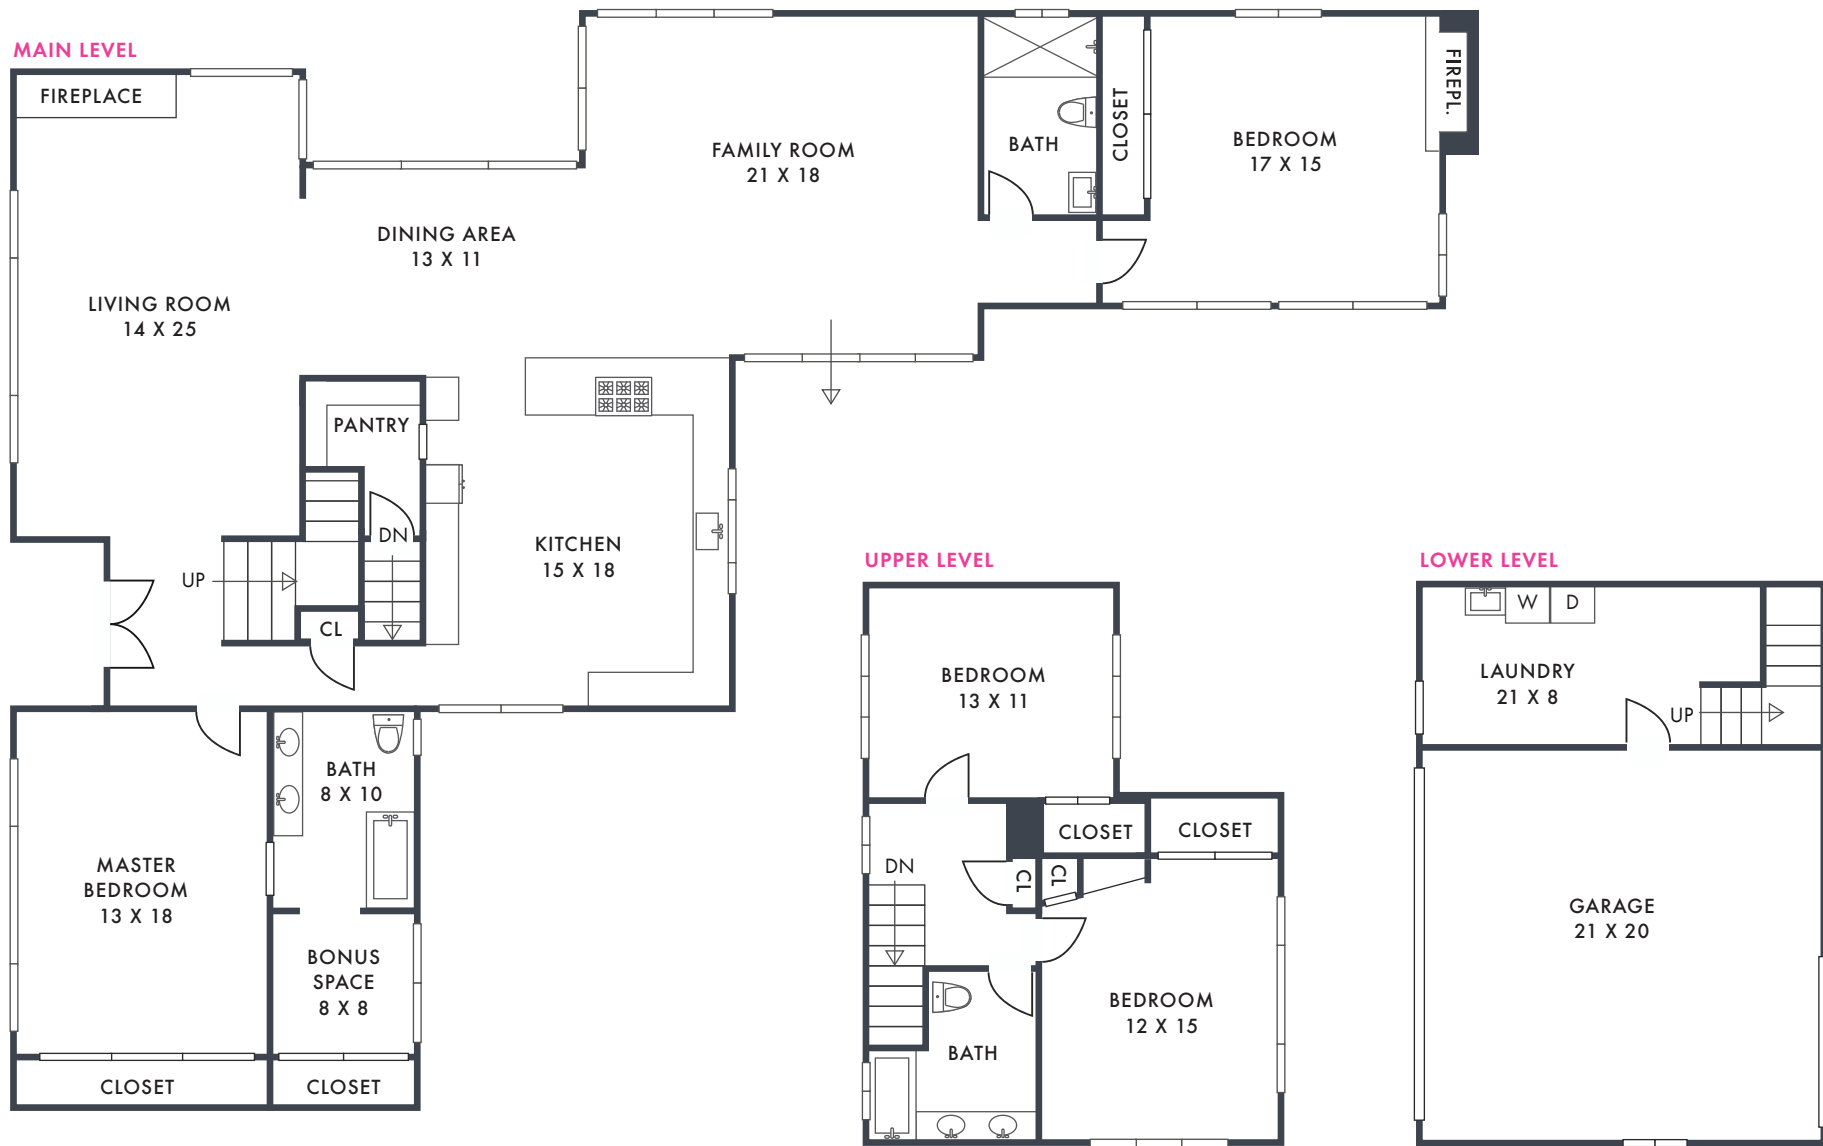

1019 FRANKLIN STREET SANTA MONICA, CA 90403

*All sizes are estimates www.floorplandrawings.com (443) 621-3024