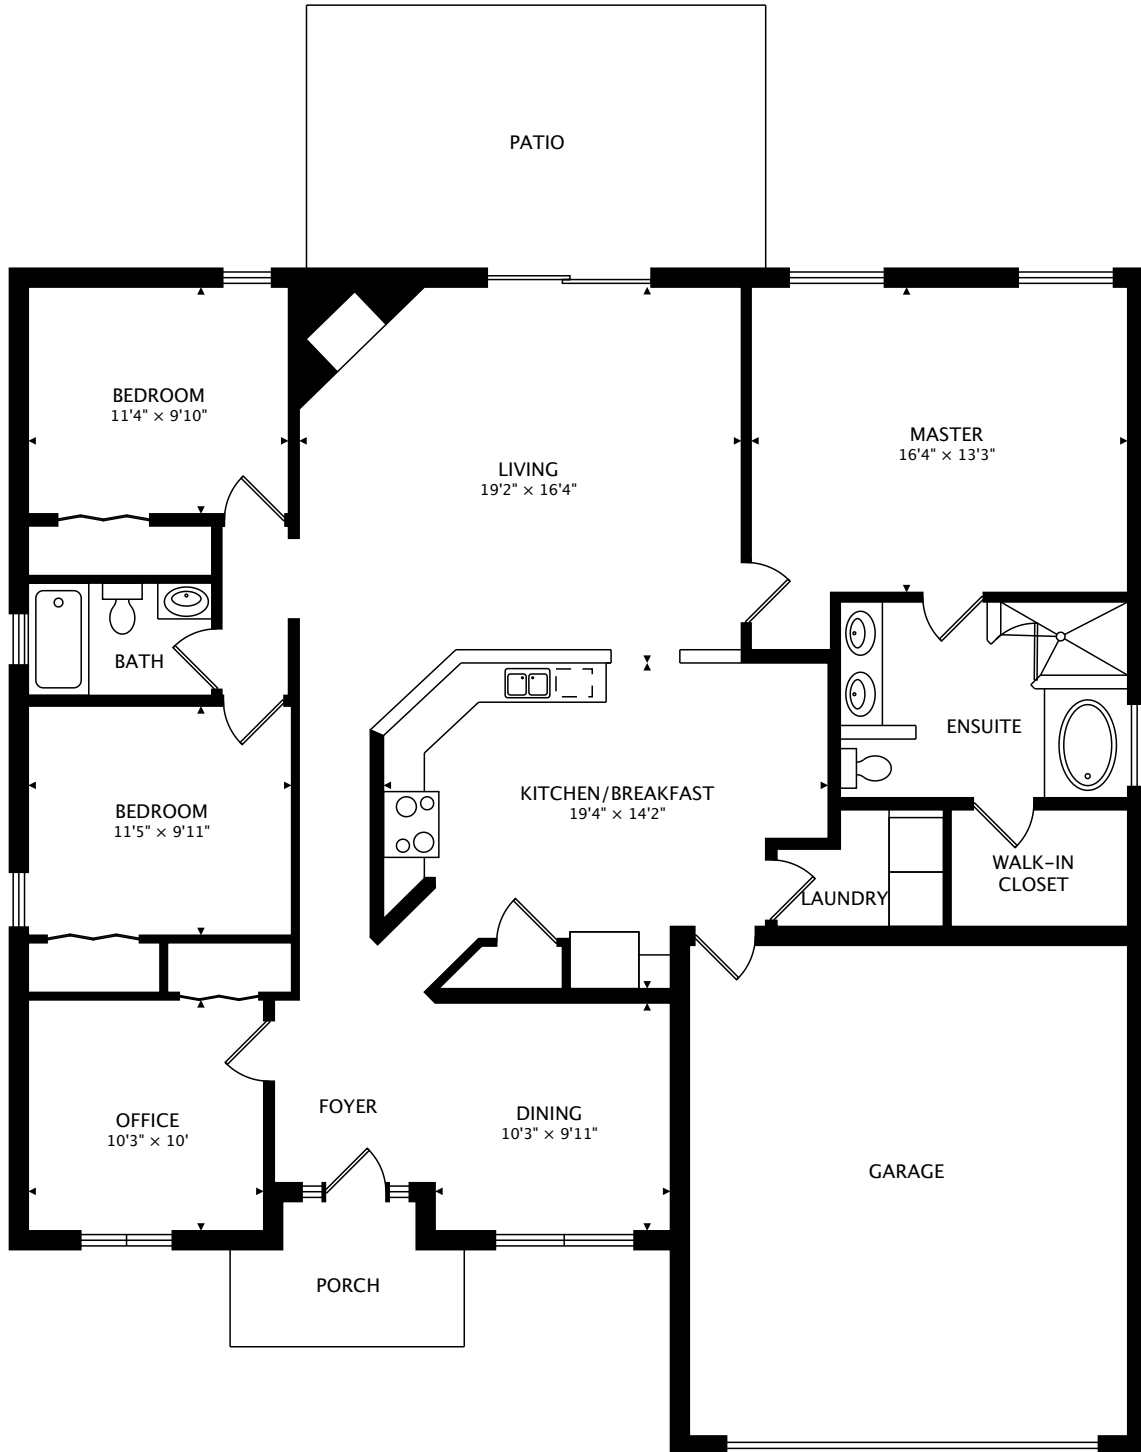

589 SPARROW BRANCH CIR
JACKSONVILLE, FL 32259

1828 sq ft