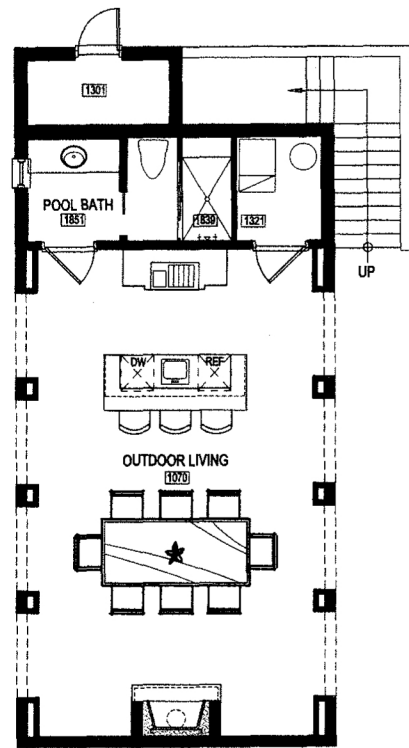

10842 Est Cortile Court

AMY NEASE

First Floor: 3,841
 Second Floor: 846
 Mech/Storage: 107

Total Living: 4,794 s.f.

CABANA
 Pool Bath: 101
 Mech/Storage: 44
 Guest Suite: 676

Total Living: 821 s.f.

Cabana Second Floor

Second Floor

Cabana First Floor

First Floor

TOTAL A/C/ SPACE: 5,616 S.F.

TOTAL SPACE: 8,255 S.F.

"This information including, but not limited to, any information about the size or area of lots, structures, or living space such as room dimensions, square footage calculations, or acreage is believed to be accurate, but is not warranted or guaranteed. This information should be independently verified before any person enters into a transaction based upon it. David William Auston, PA shall not be liable for any information contained herein including, but not limited to direct, indirect, special, incidental, punitive, consequential damages or any damages arising out of or in any way connected with the use of information contained herein."