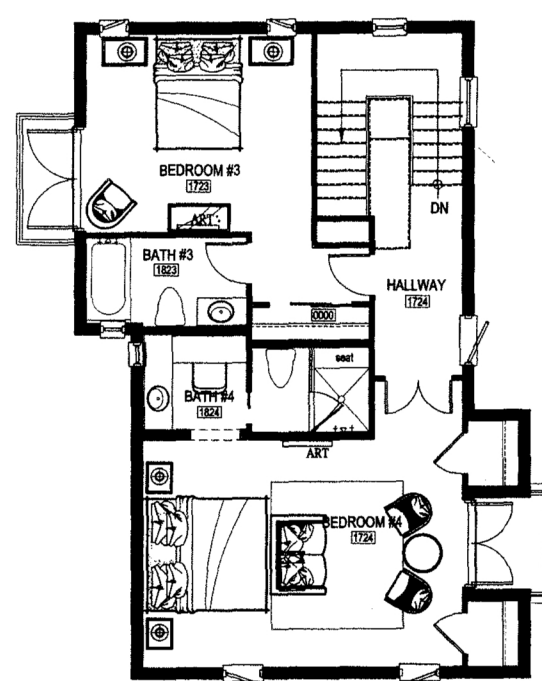

10842 Est Cortile Court

AMY NEASE

First Floor: 3,841
 Second Floor: 846
 Mech/Storage: 107

Total Living: 4,794 s.f.

CABANA
 Pool Bath: 101
 Mech/Storage: 44
 Guest Suite: 676

Total Living: 821 s.f.

Cabana Second Floor

Second Floor

Cabana First Floor

First Floor

TOTAL A/C/ SPACE: 5,616 S.F.

TOTAL SPACE: 8,255 S.F.

"This information including, but not limited to, any information about the size or area of lots, structures, or living space such as room dimensions, square footage calculations, or acreage is believed to be accurate, but is not warranted or guaranteed. This information should be independently verified before any person enters into a transaction based upon it. David William Auston, PA shall not be liable for any information contained herein including, but not limited to direct, indirect, special, incidental, punitive, consequential damages or any damages arising out of or in any way connected with the use of information contained herein."