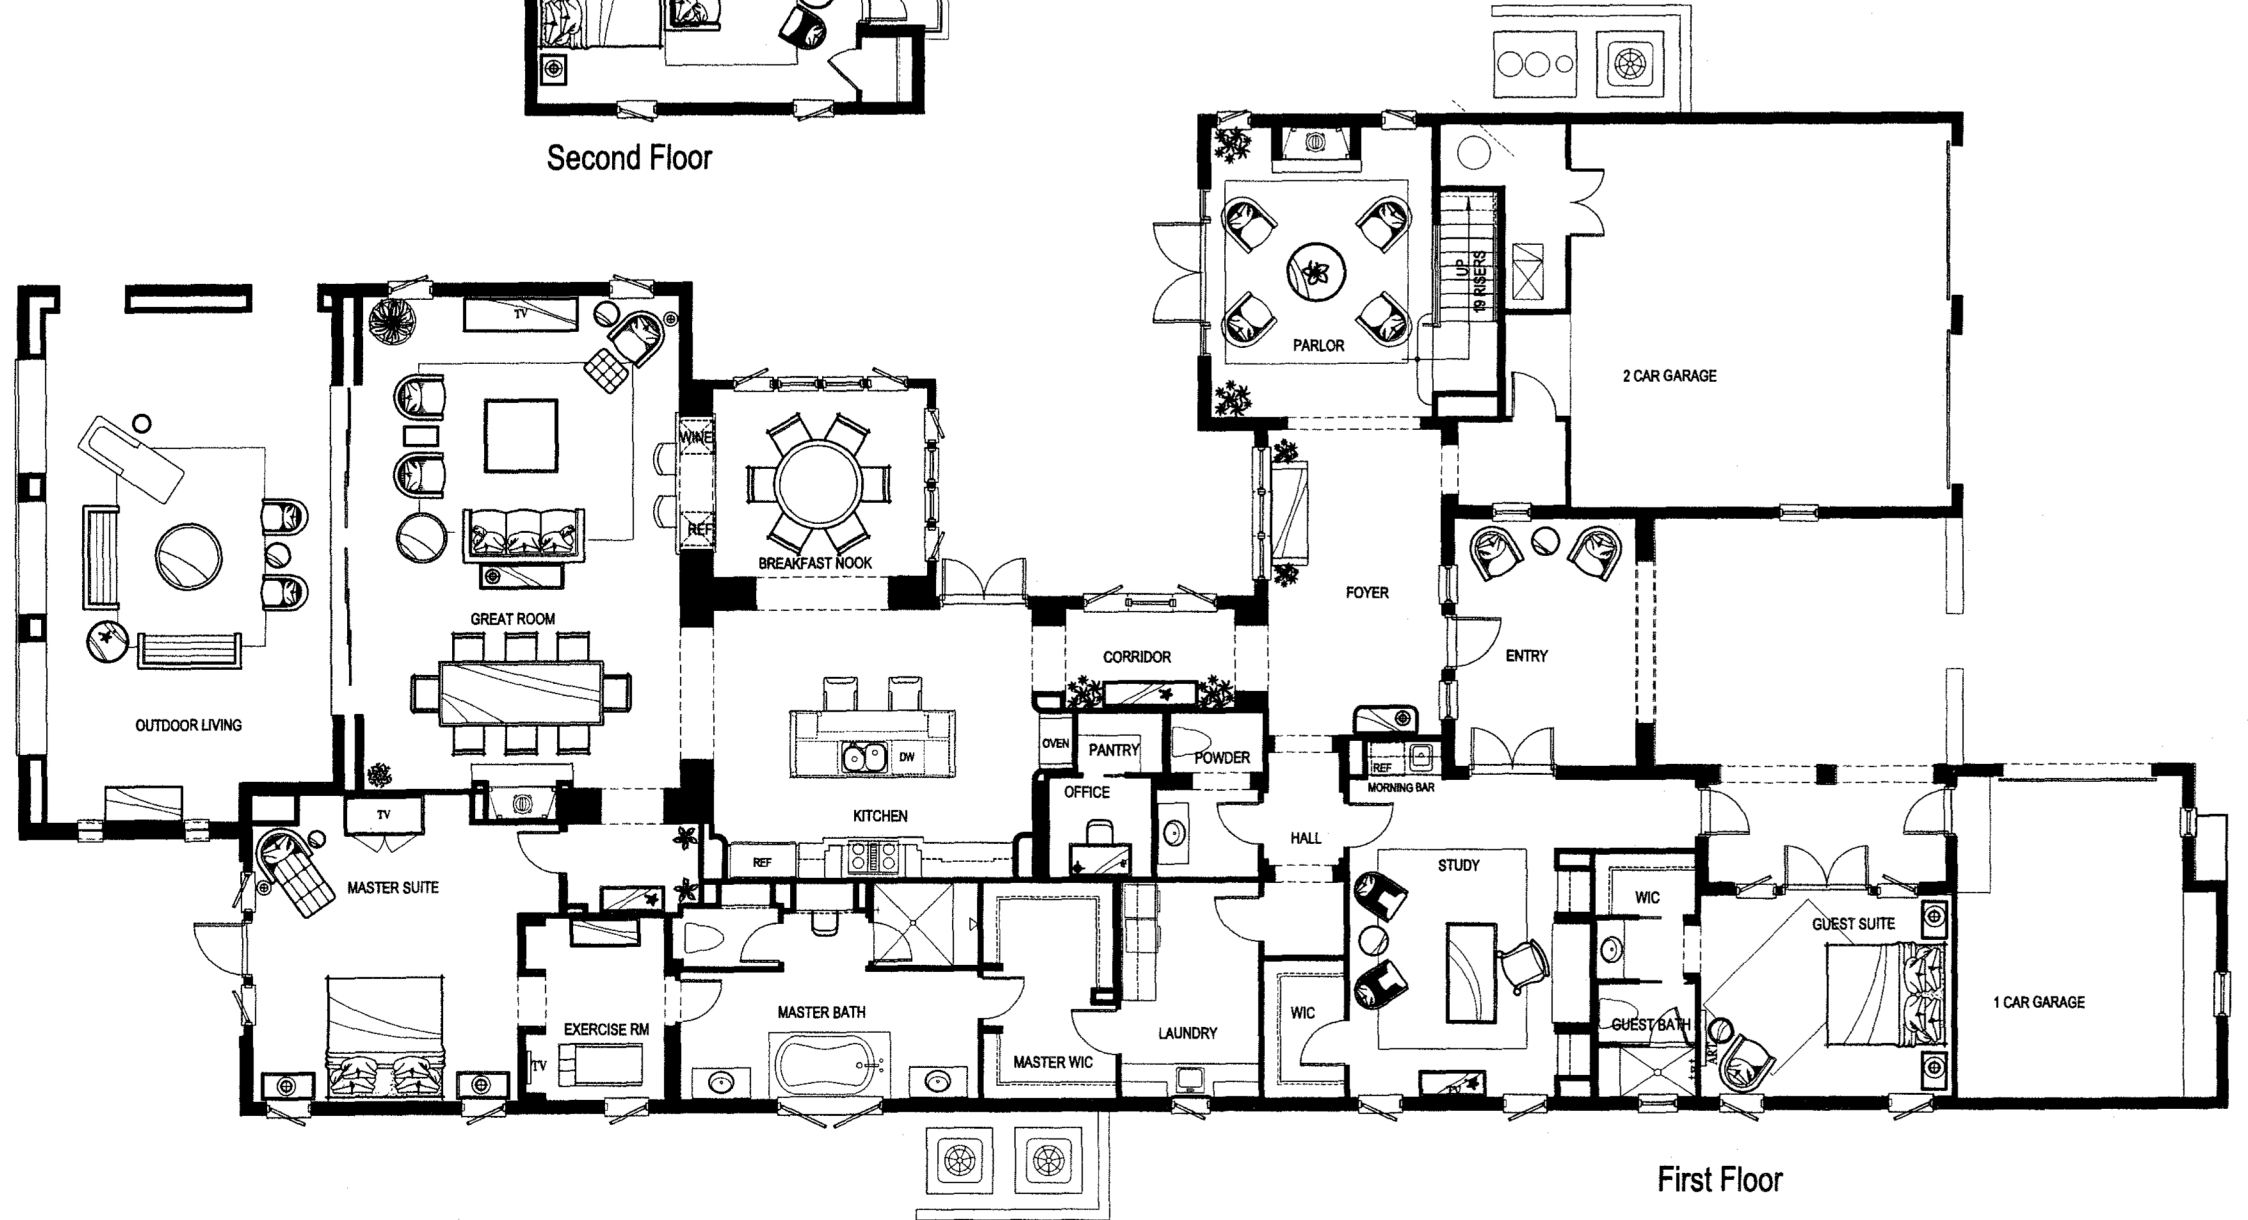

10842 Est Cortile Court

AMY NEASE

First Floor: 3,841
 Second Floor: 846
 Mech/Storage: 107

Total Living: 4,794 s.f.

CABANA
 Pool Bath: 101
 Mech/Storage: 44
 Guest Suite: 676

Total Living: 821 s.f.

Cabana Second Floor

Second Floor

Cabana First Floor

First Floor

TOTAL A/C/ SPACE: 5,616 S.F.

TOTAL SPACE: 8,255 S.F.

"This information including, but not limited to, any information about the size or area of lots, structures, or living space such as room dimensions, square footage calculations, or acreage is believed to be accurate, but is not warranted or guaranteed. This information should be independently verified before any person enters into a transaction based upon it. David William Auston, PA shall not be liable for any information contained herein including, but not limited to direct, indirect, special, incidental, punitive, consequential damages or any damages arising out of or in any way connected with the use of information contained herein."