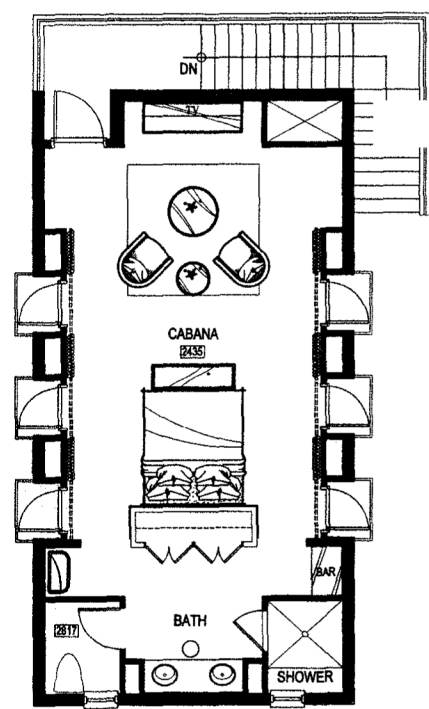

10842 Est Cortile Court

AMY NEASE

First Floor: 3,841
 Second Floor: 846
 Mech/Storage: 107

Total Living: 4,794 s.f.

CABANA
 Pool Bath: 101
 Mech/Storage: 44
 Guest Suite: 676

Total Living: 821 s.f.

Cabana Second Floor

Second Floor

Cabana First Floor

First Floor

TOTAL A/C/ SPACE: 5,616 S.F.

TOTAL SPACE: 8,255 S.F.

"This information including, but not limited to, any information about the size or area of lots, structures, or living space such as room dimensions, square footage calculations, or acreage is believed to be accurate, but is not warranted or guaranteed. This information should be independently verified before any person enters into a transaction based upon it. David William Auston, PA shall not be liable for any information contained herein including, but not limited to direct, indirect, special, incidental, punitive, consequential damages or any damages arising out of or in any way connected with the use of information contained herein."