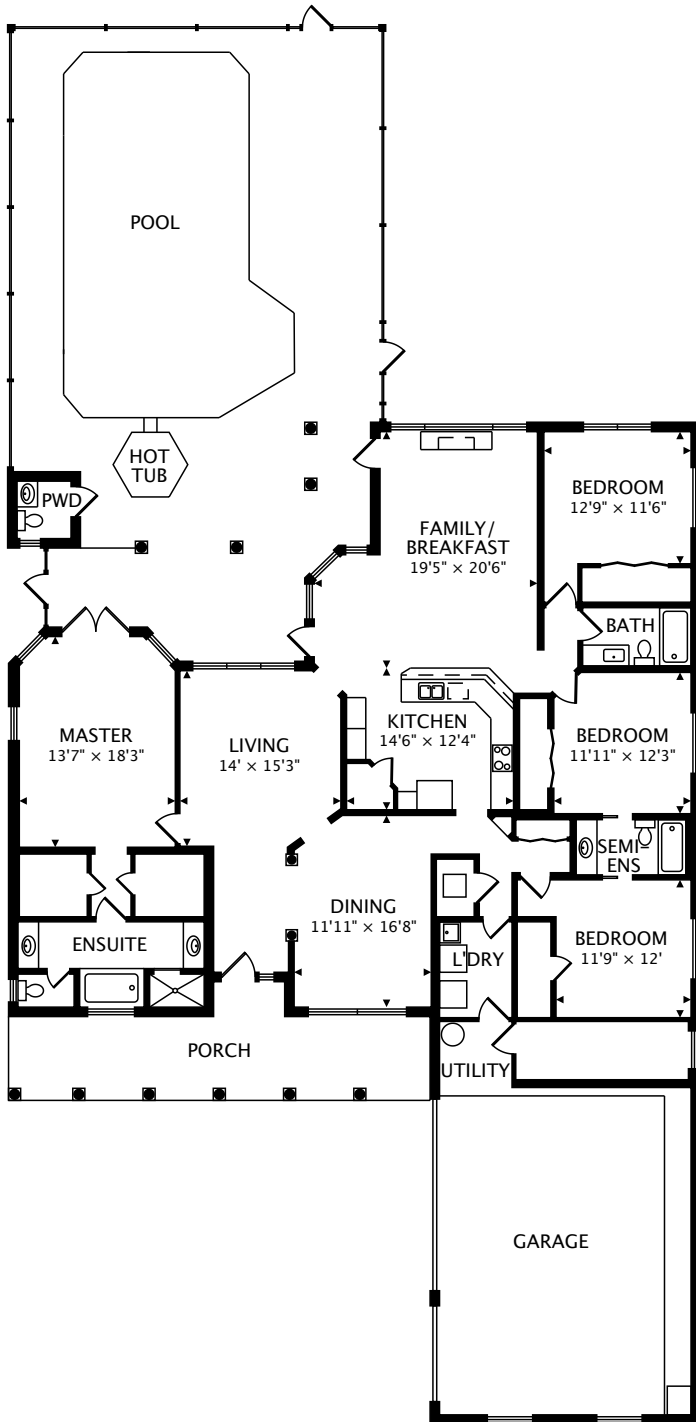

4935 TOPROYAL LANE
 JACKSONVILLE, FL 32277

MAIN
 2526 sq ft

DECK MAIN

DECK SECOND

TOTAL
 2526 sq ft