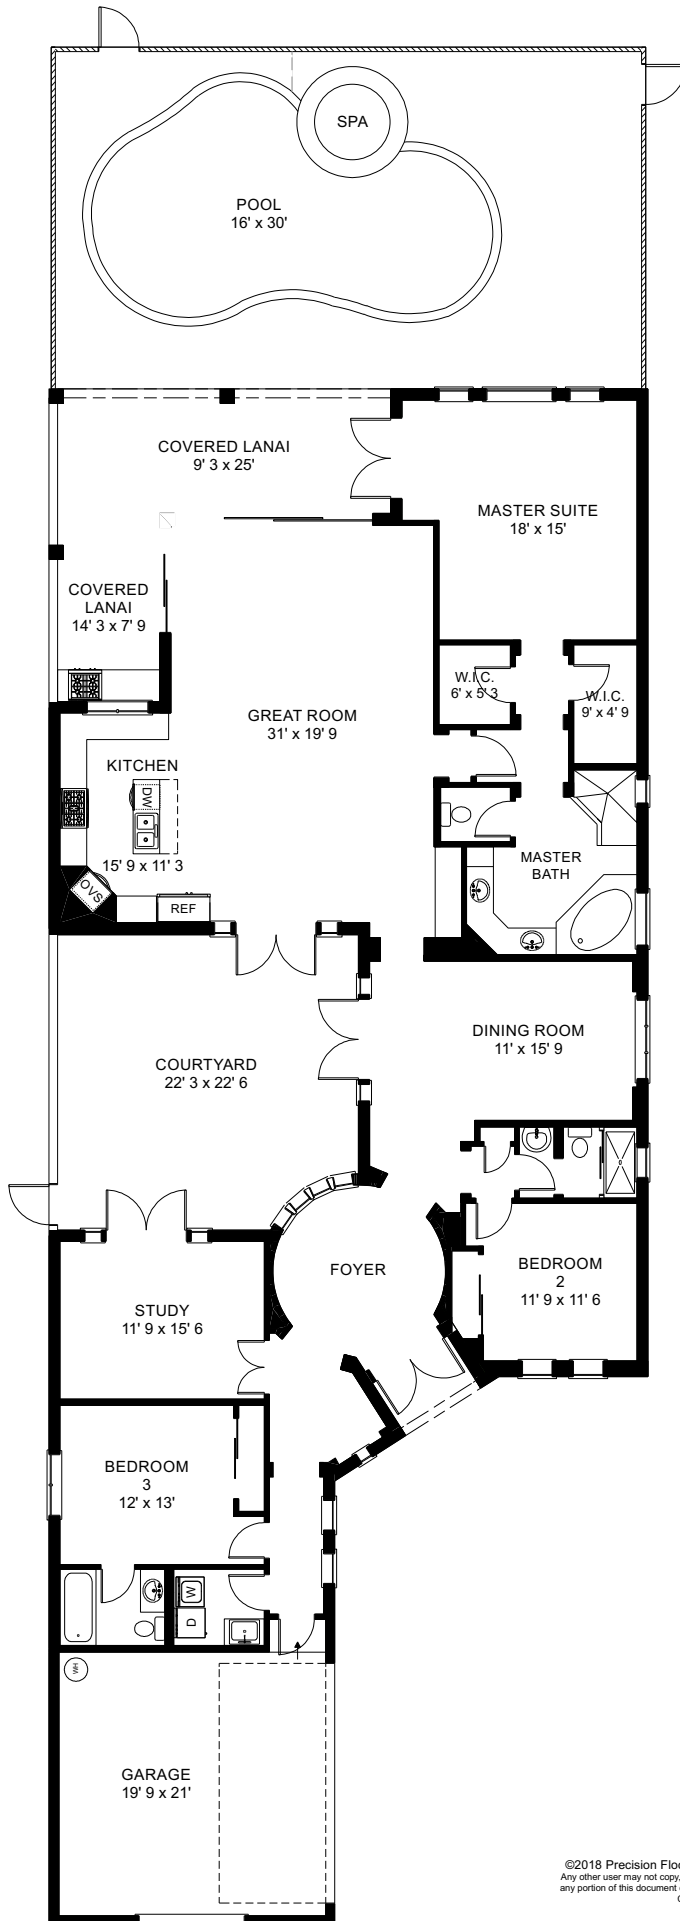

18141 Lagos Way
Mediterra | Naples, FL

TOTAL UNDER AIR	2934 sq. ft.
Garage	452 sq. ft.
Covered Entry	31 sq. ft.
Covered Lanai	358 sq. ft.
TOTAL UNDER ROOF	3775 sq. ft.
Courtyard	1146 sq. ft.
Lanai/Pool	495 sq. ft.
TOTAL AREA	5416 sq. ft.