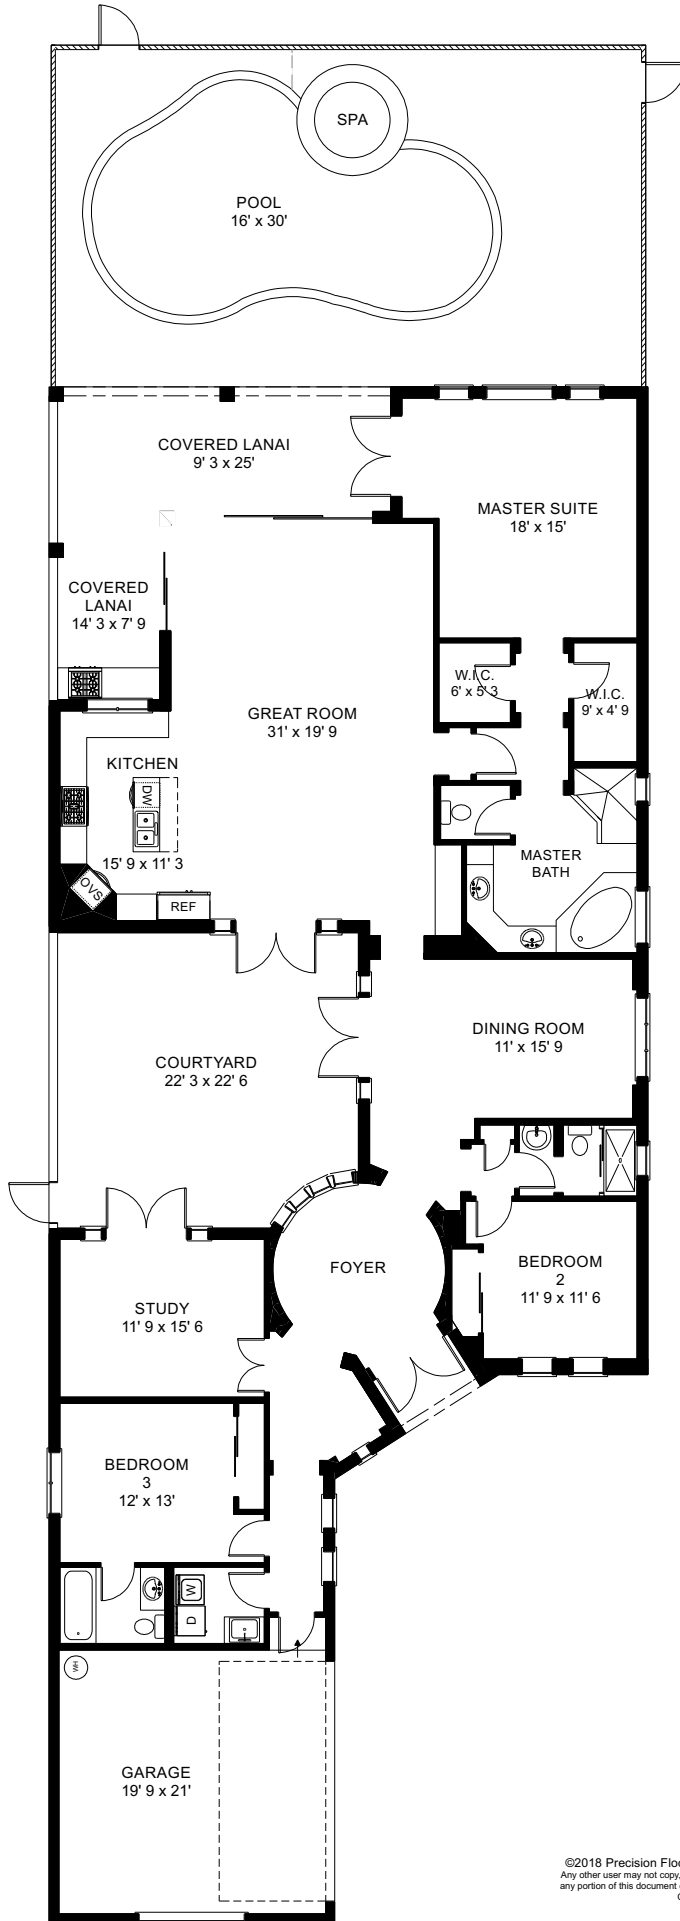

18131 Lagos Way
Mediterra | Naples, FL

TOTAL UNDER AIR	2934 sq. ft.
Garage	452 sq. ft.
Covered Entry	31 sq. ft.
Covered Lanai	358 sq. ft.
TOTAL UNDER ROOF	3775 sq. ft.
Courtyard	1146 sq. ft.
Lanai/Pool	495 sq. ft.
TOTAL AREA	5416 sq. ft.