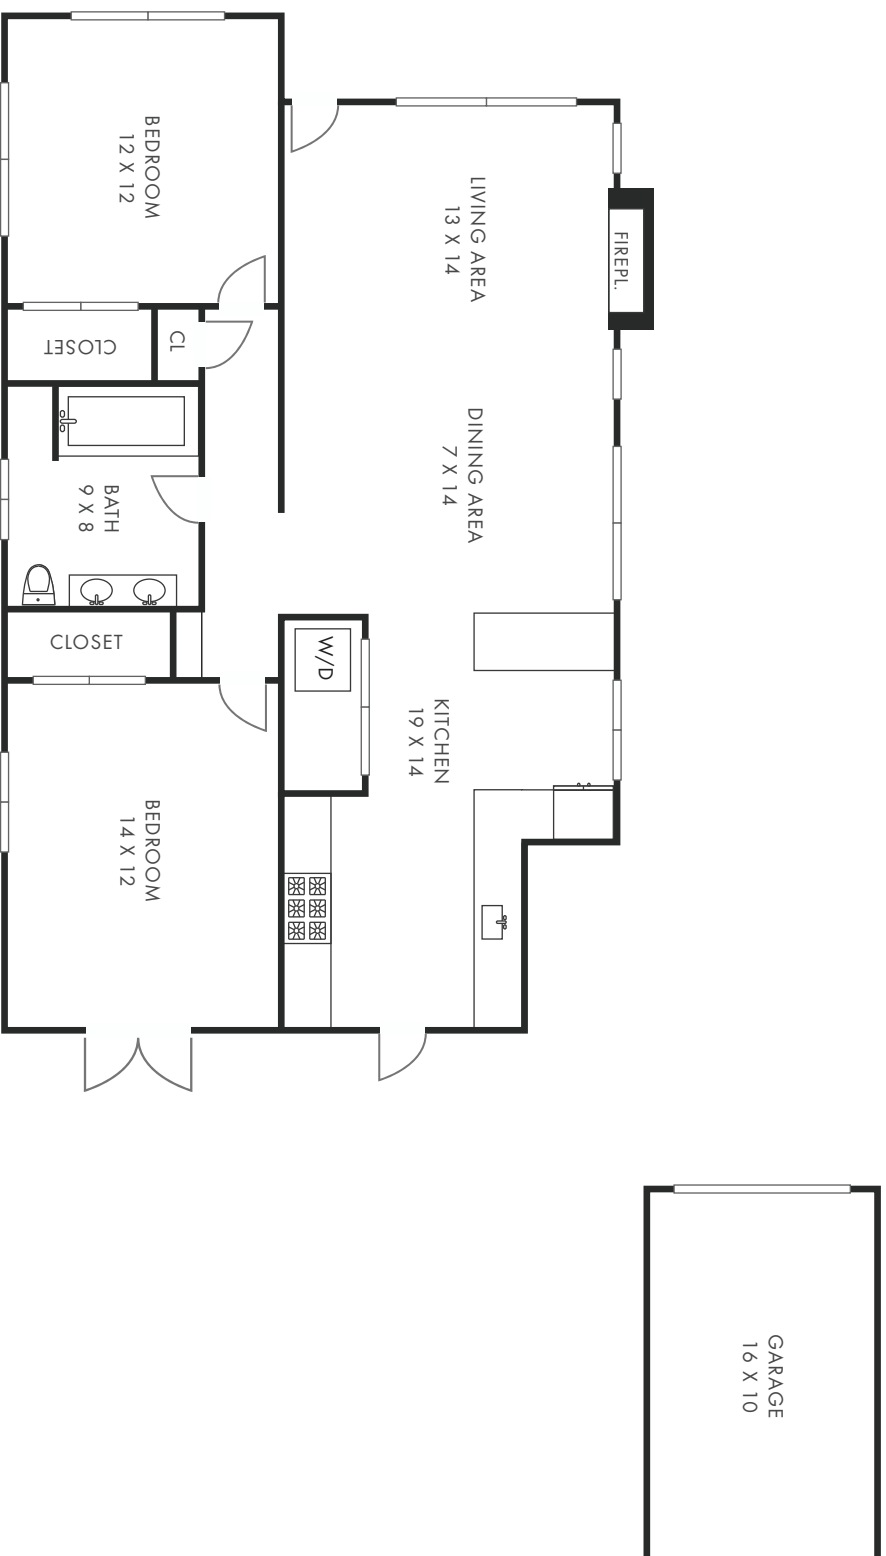

5922 4TH AVE LOS ANGELES, CA 90433

* All sizes are estimates www.floorplandrawings.com (443) 621-3024

PRESENTED BY Samira Mohioub Topia
PH (818) 642-9622 E Samira@samira.net