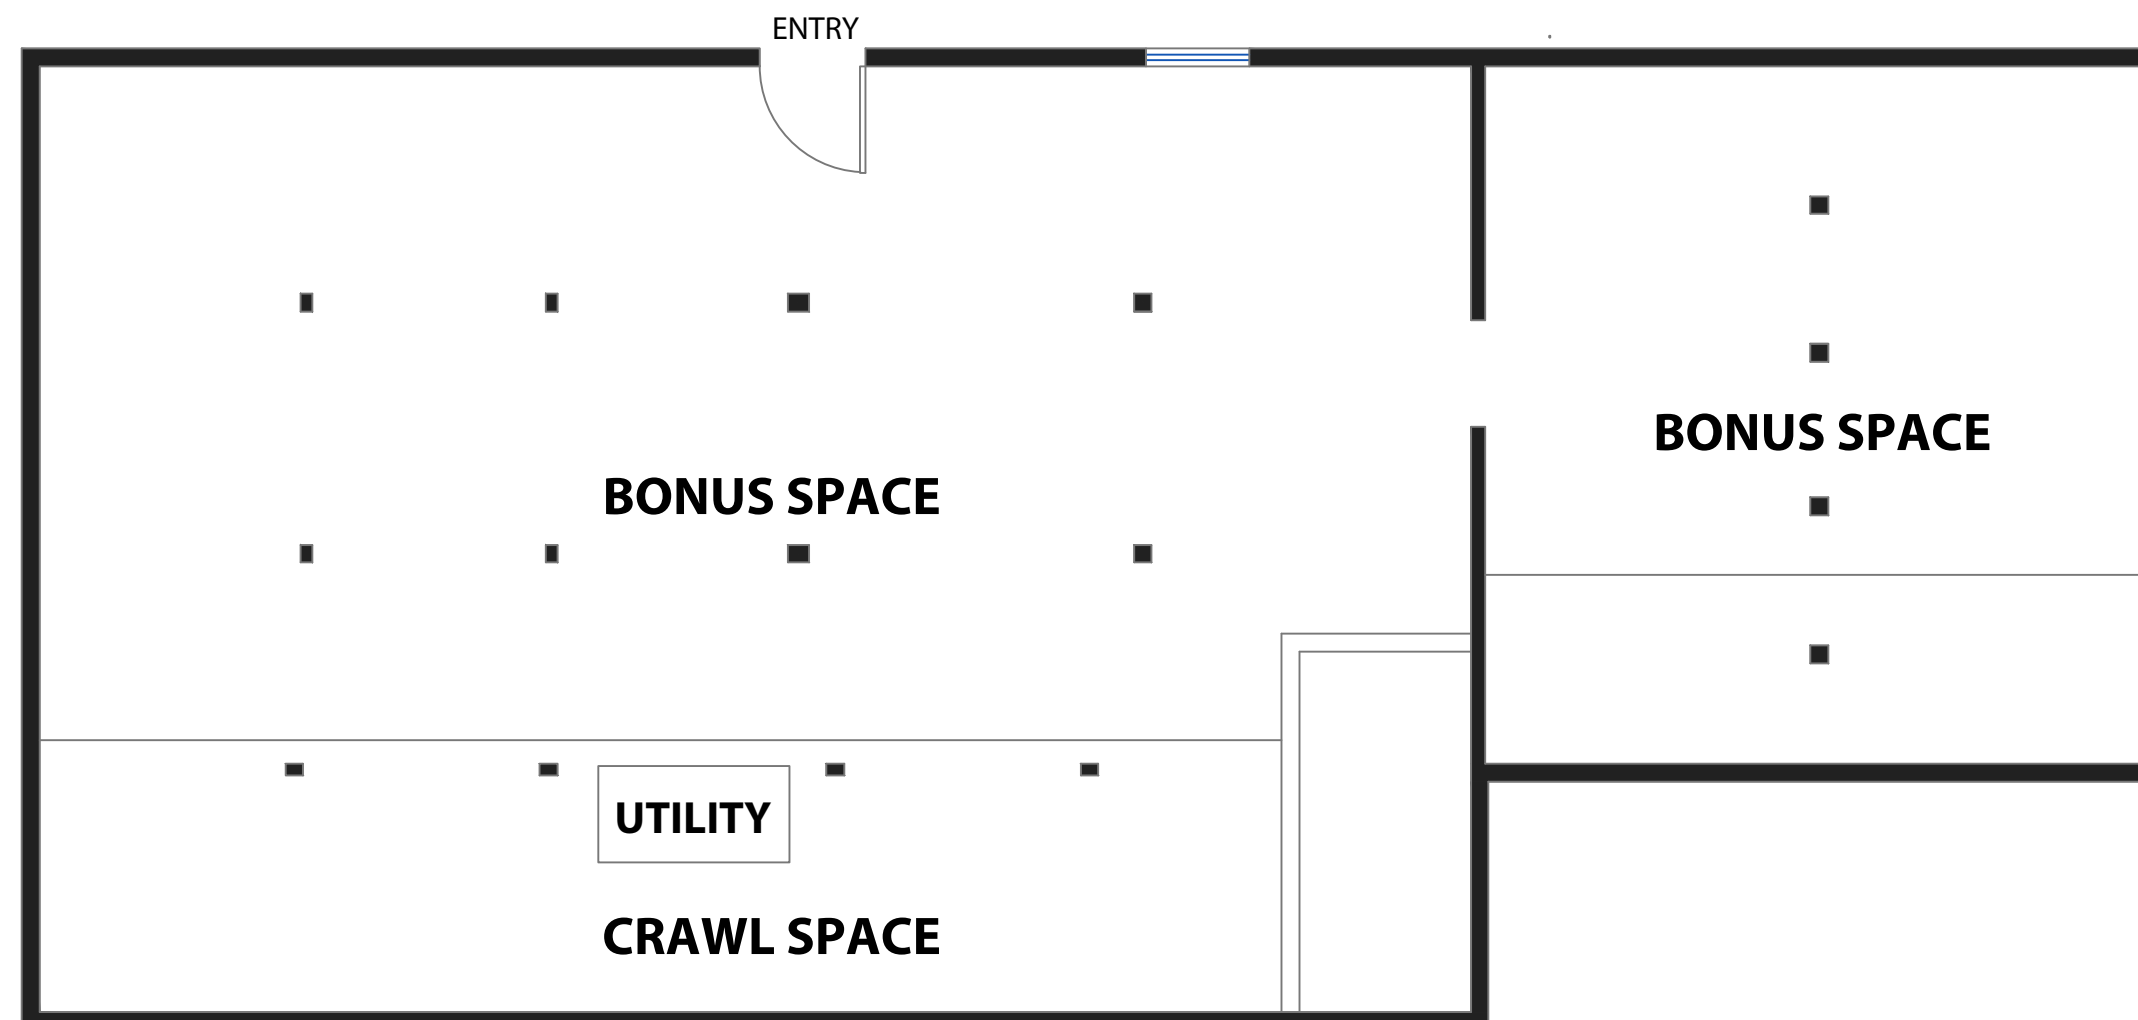

# 1813 MARION AVENUE

NOVATO, CALIFORNIA

## MAIN LEVEL

## LOWER LEVEL

**LIVING SPACE**  
Square Footage: 1,101 Sq Ft\*

**NON-LIVING SPACE**  
Square Footage: 1,863 Sq Ft\*

Garage 413

Bonus Space 1,450

**APPROXIMATE TOTAL LIVING & NON-LIVING SPACE**

**Square Footage: 2,964 Sq Ft\***