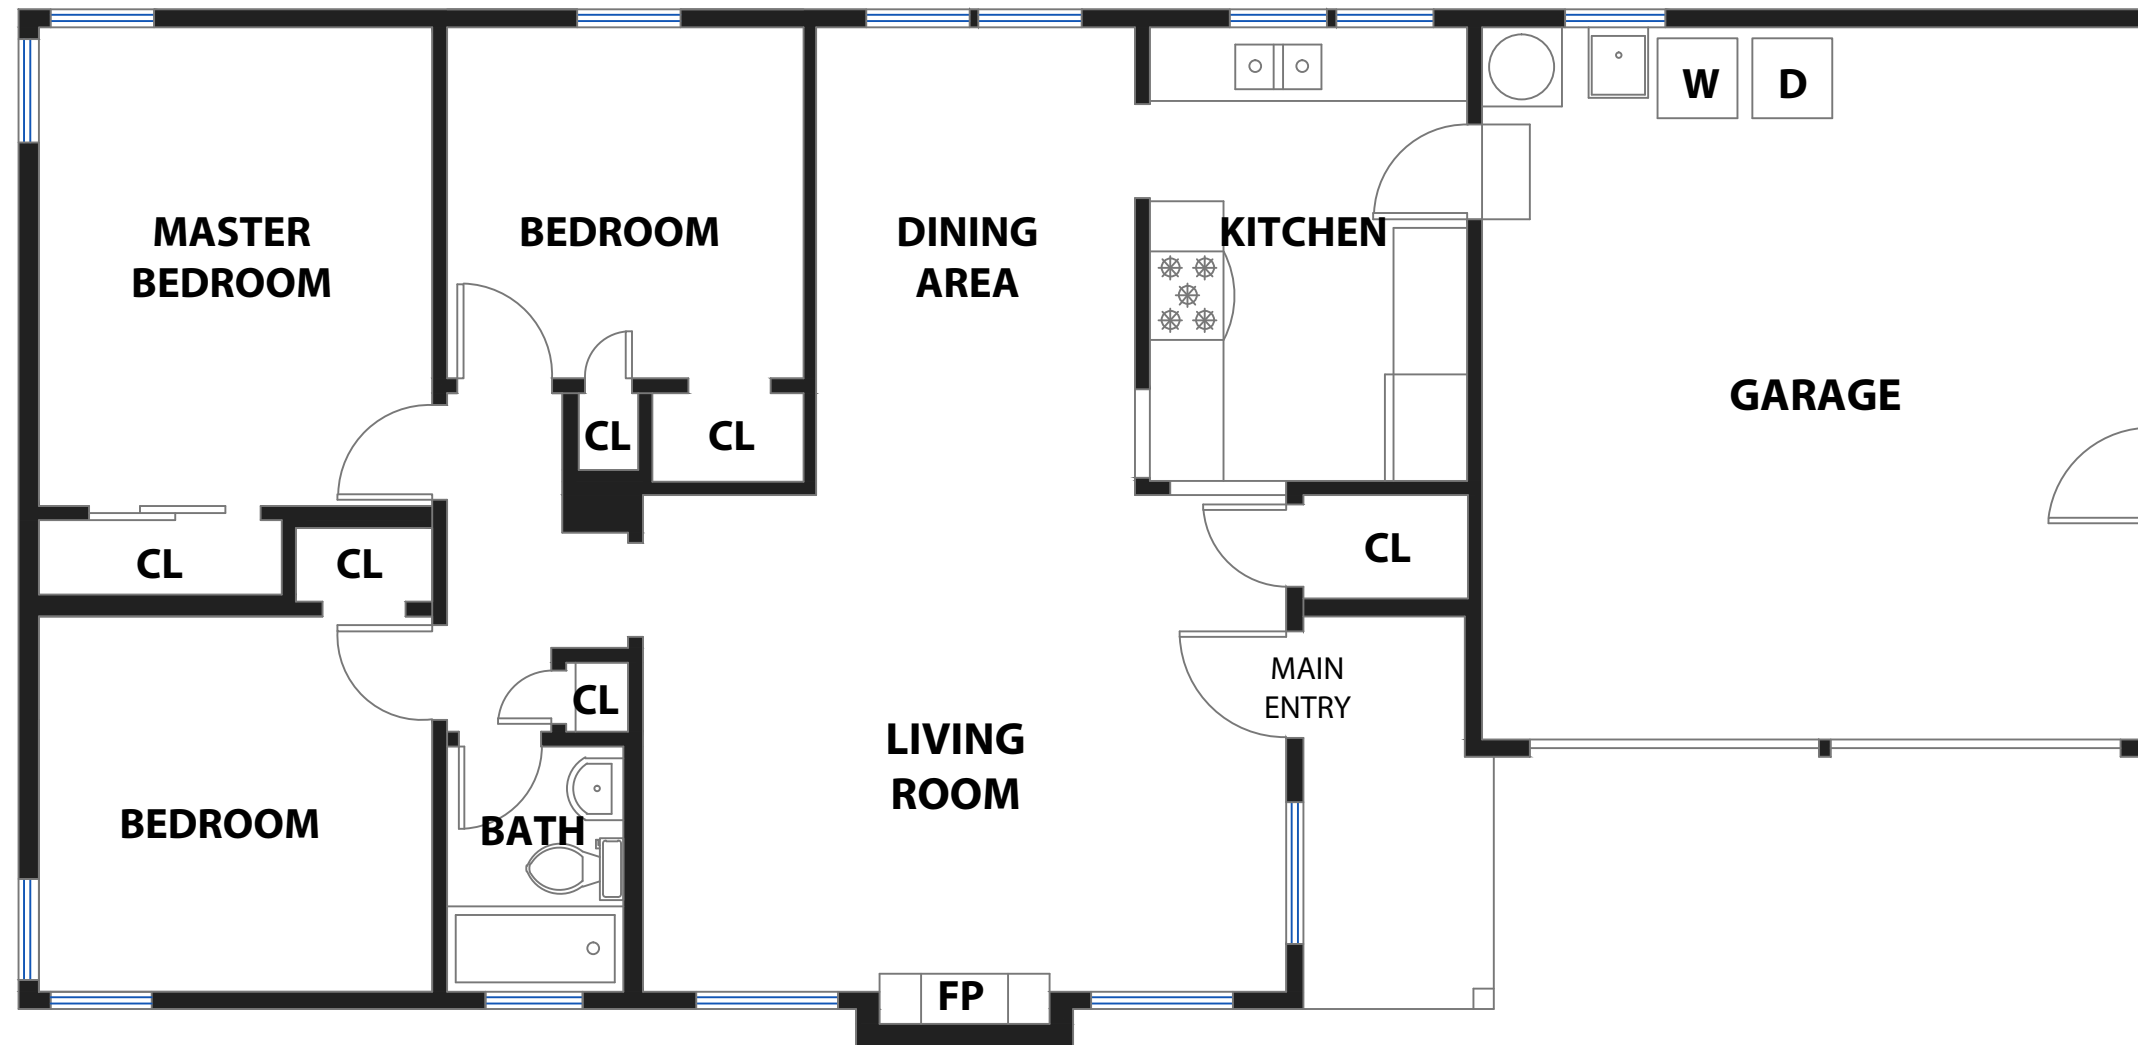

# 1813 MARION AVENUE

NOVATO, CALIFORNIA

## MAIN LEVEL

## LOWER LEVEL

**LIVING SPACE**  
Square Footage: 1,101 Sq Ft\*

**NON-LIVING SPACE**  
Square Footage: 1,863 Sq Ft\*

Garage 413

Bonus Space 1,450

**APPROXIMATE TOTAL LIVING & NON-LIVING SPACE**

**Square Footage: 2,964 Sq Ft\***