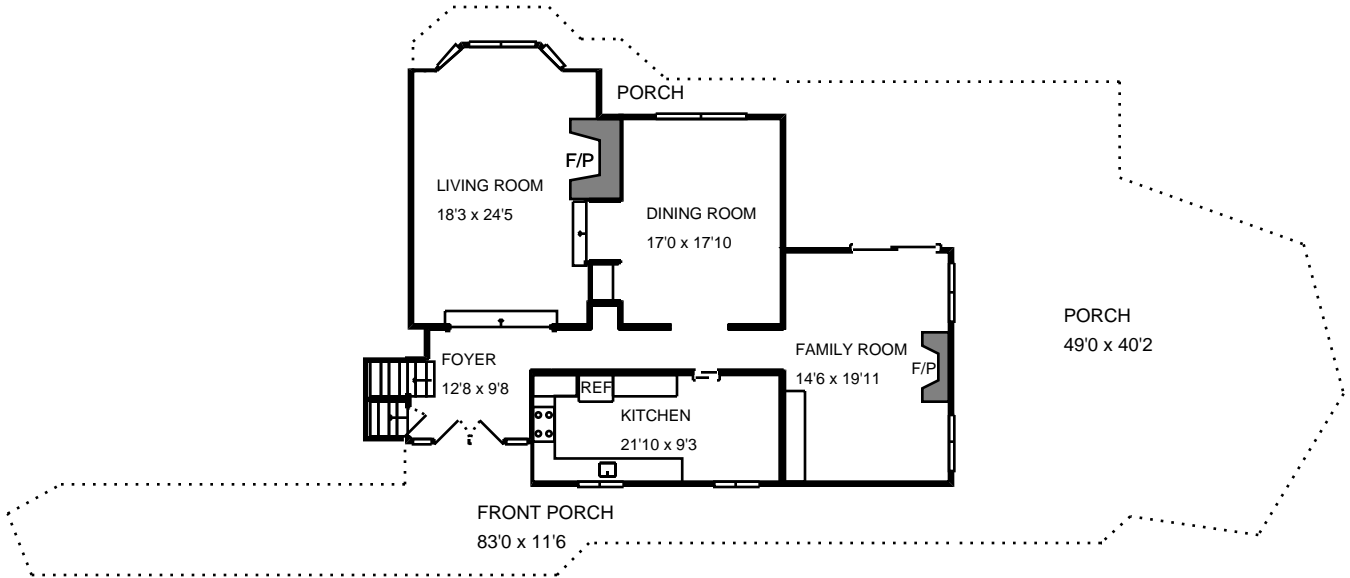

Property Address:  
71 Cielo Dr  
Greenbrae, CA 94904

Measure #14887977

BEDROOM LEVEL

MAIN LEVEL

GARAGE/WINE CELLAR/STORAGE

Total interior square footage on page: 2590 sf

The interior square footage listed is living space only and is not taxable square footage