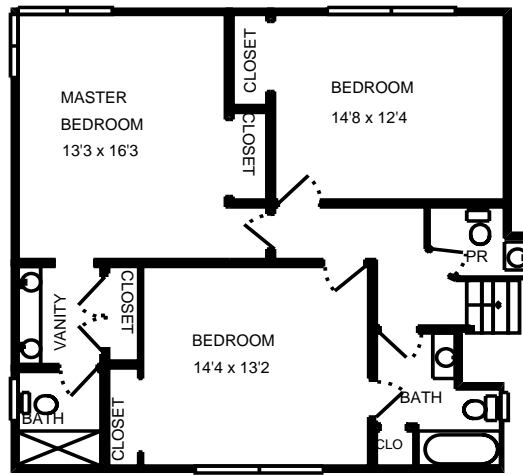

Property Address:  
71 Cielo Dr  
Greenbrae, CA 94904

Measure #14887977

BEDROOM LEVEL

MAIN LEVEL

GARAGE/WINE CELLAR/STORAGE

Total interior square footage on page: 2590 sf

The interior square footage listed is living space only and is not taxable square footage