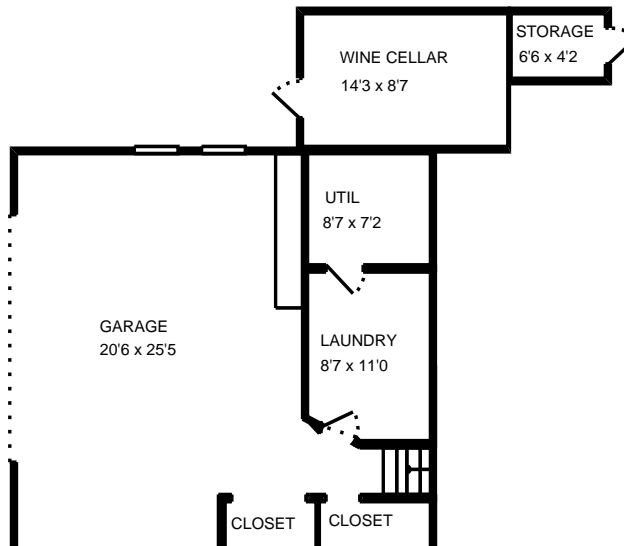

Property Address:  
71 Cielo Dr  
Greenbrae, CA 94904

Measure #14887977

BEDROOM LEVEL

MAIN LEVEL

GARAGE/WINE CELLAR/STORAGE

Total interior square footage on page: 2590 sf

The interior square footage listed is living space only and is not taxable square footage