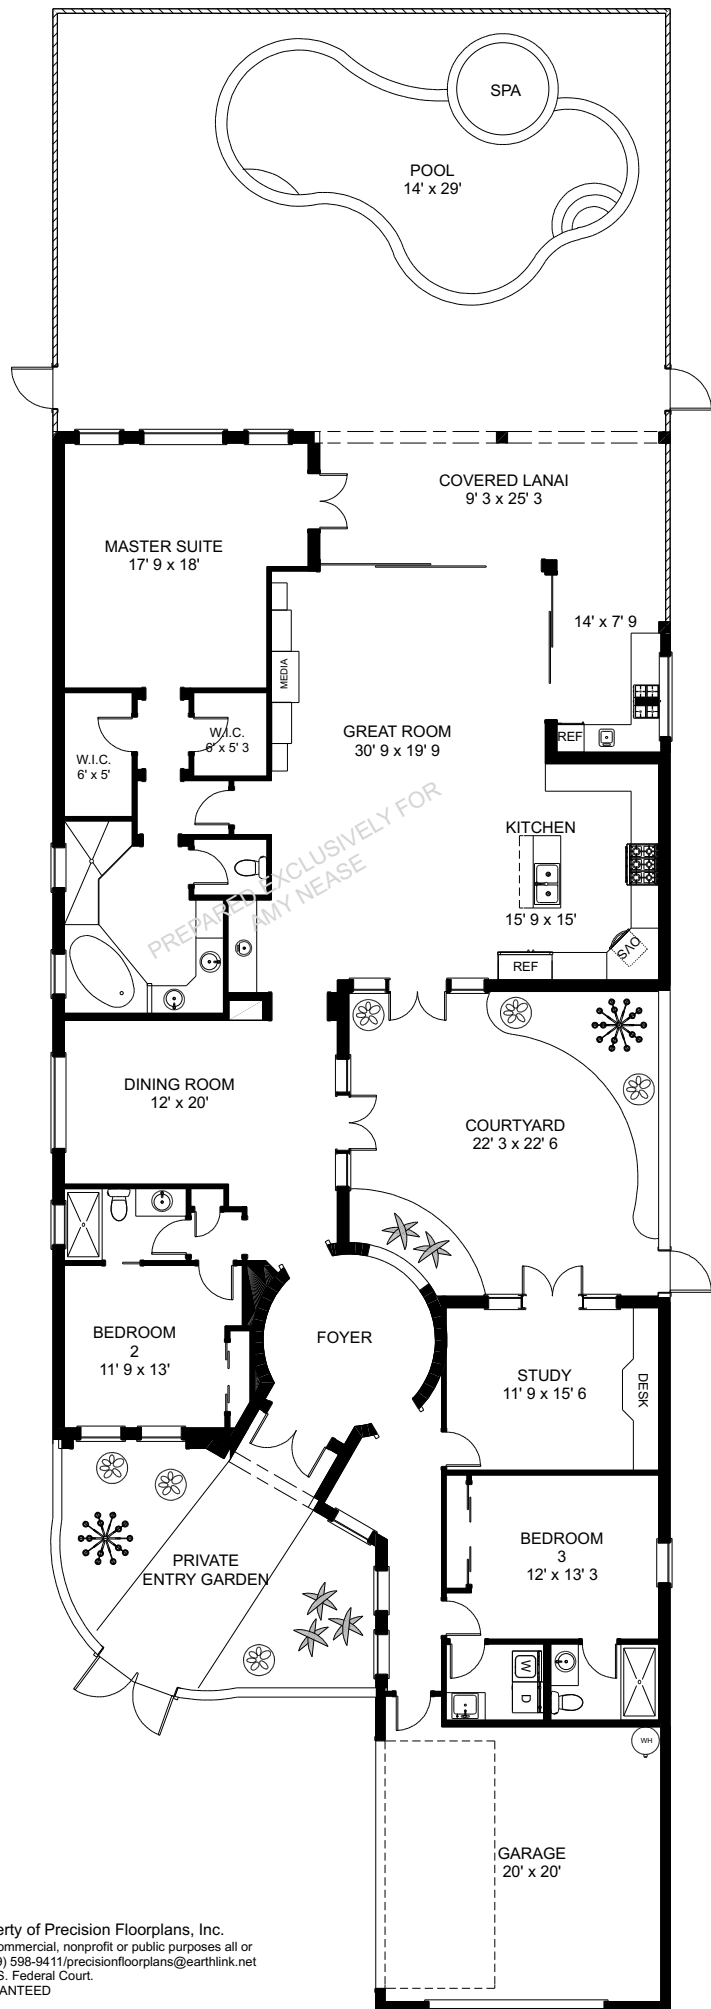

18162 LAGOS WAY
NAPLES, FL

| | |
|-----------------|--------------|
| TOTAL UNDER AIR | 2900 sq. ft. |
| Garage | 453 sq. ft. |
| Covered Entry | 30 sq. ft. |
| Covered Lanai | 354 sq. ft. |

| | |
|-----------------|--------------|
| TOTAL UNDER AIR | 3737 sq. ft. |
| Courtyard | 500 sq. ft. |
| Lanai/ Pool | 1381 sq. ft. |

| | |
|------------|--------------|
| TOTAL AREA | 5618 sq. ft. |
|------------|--------------|