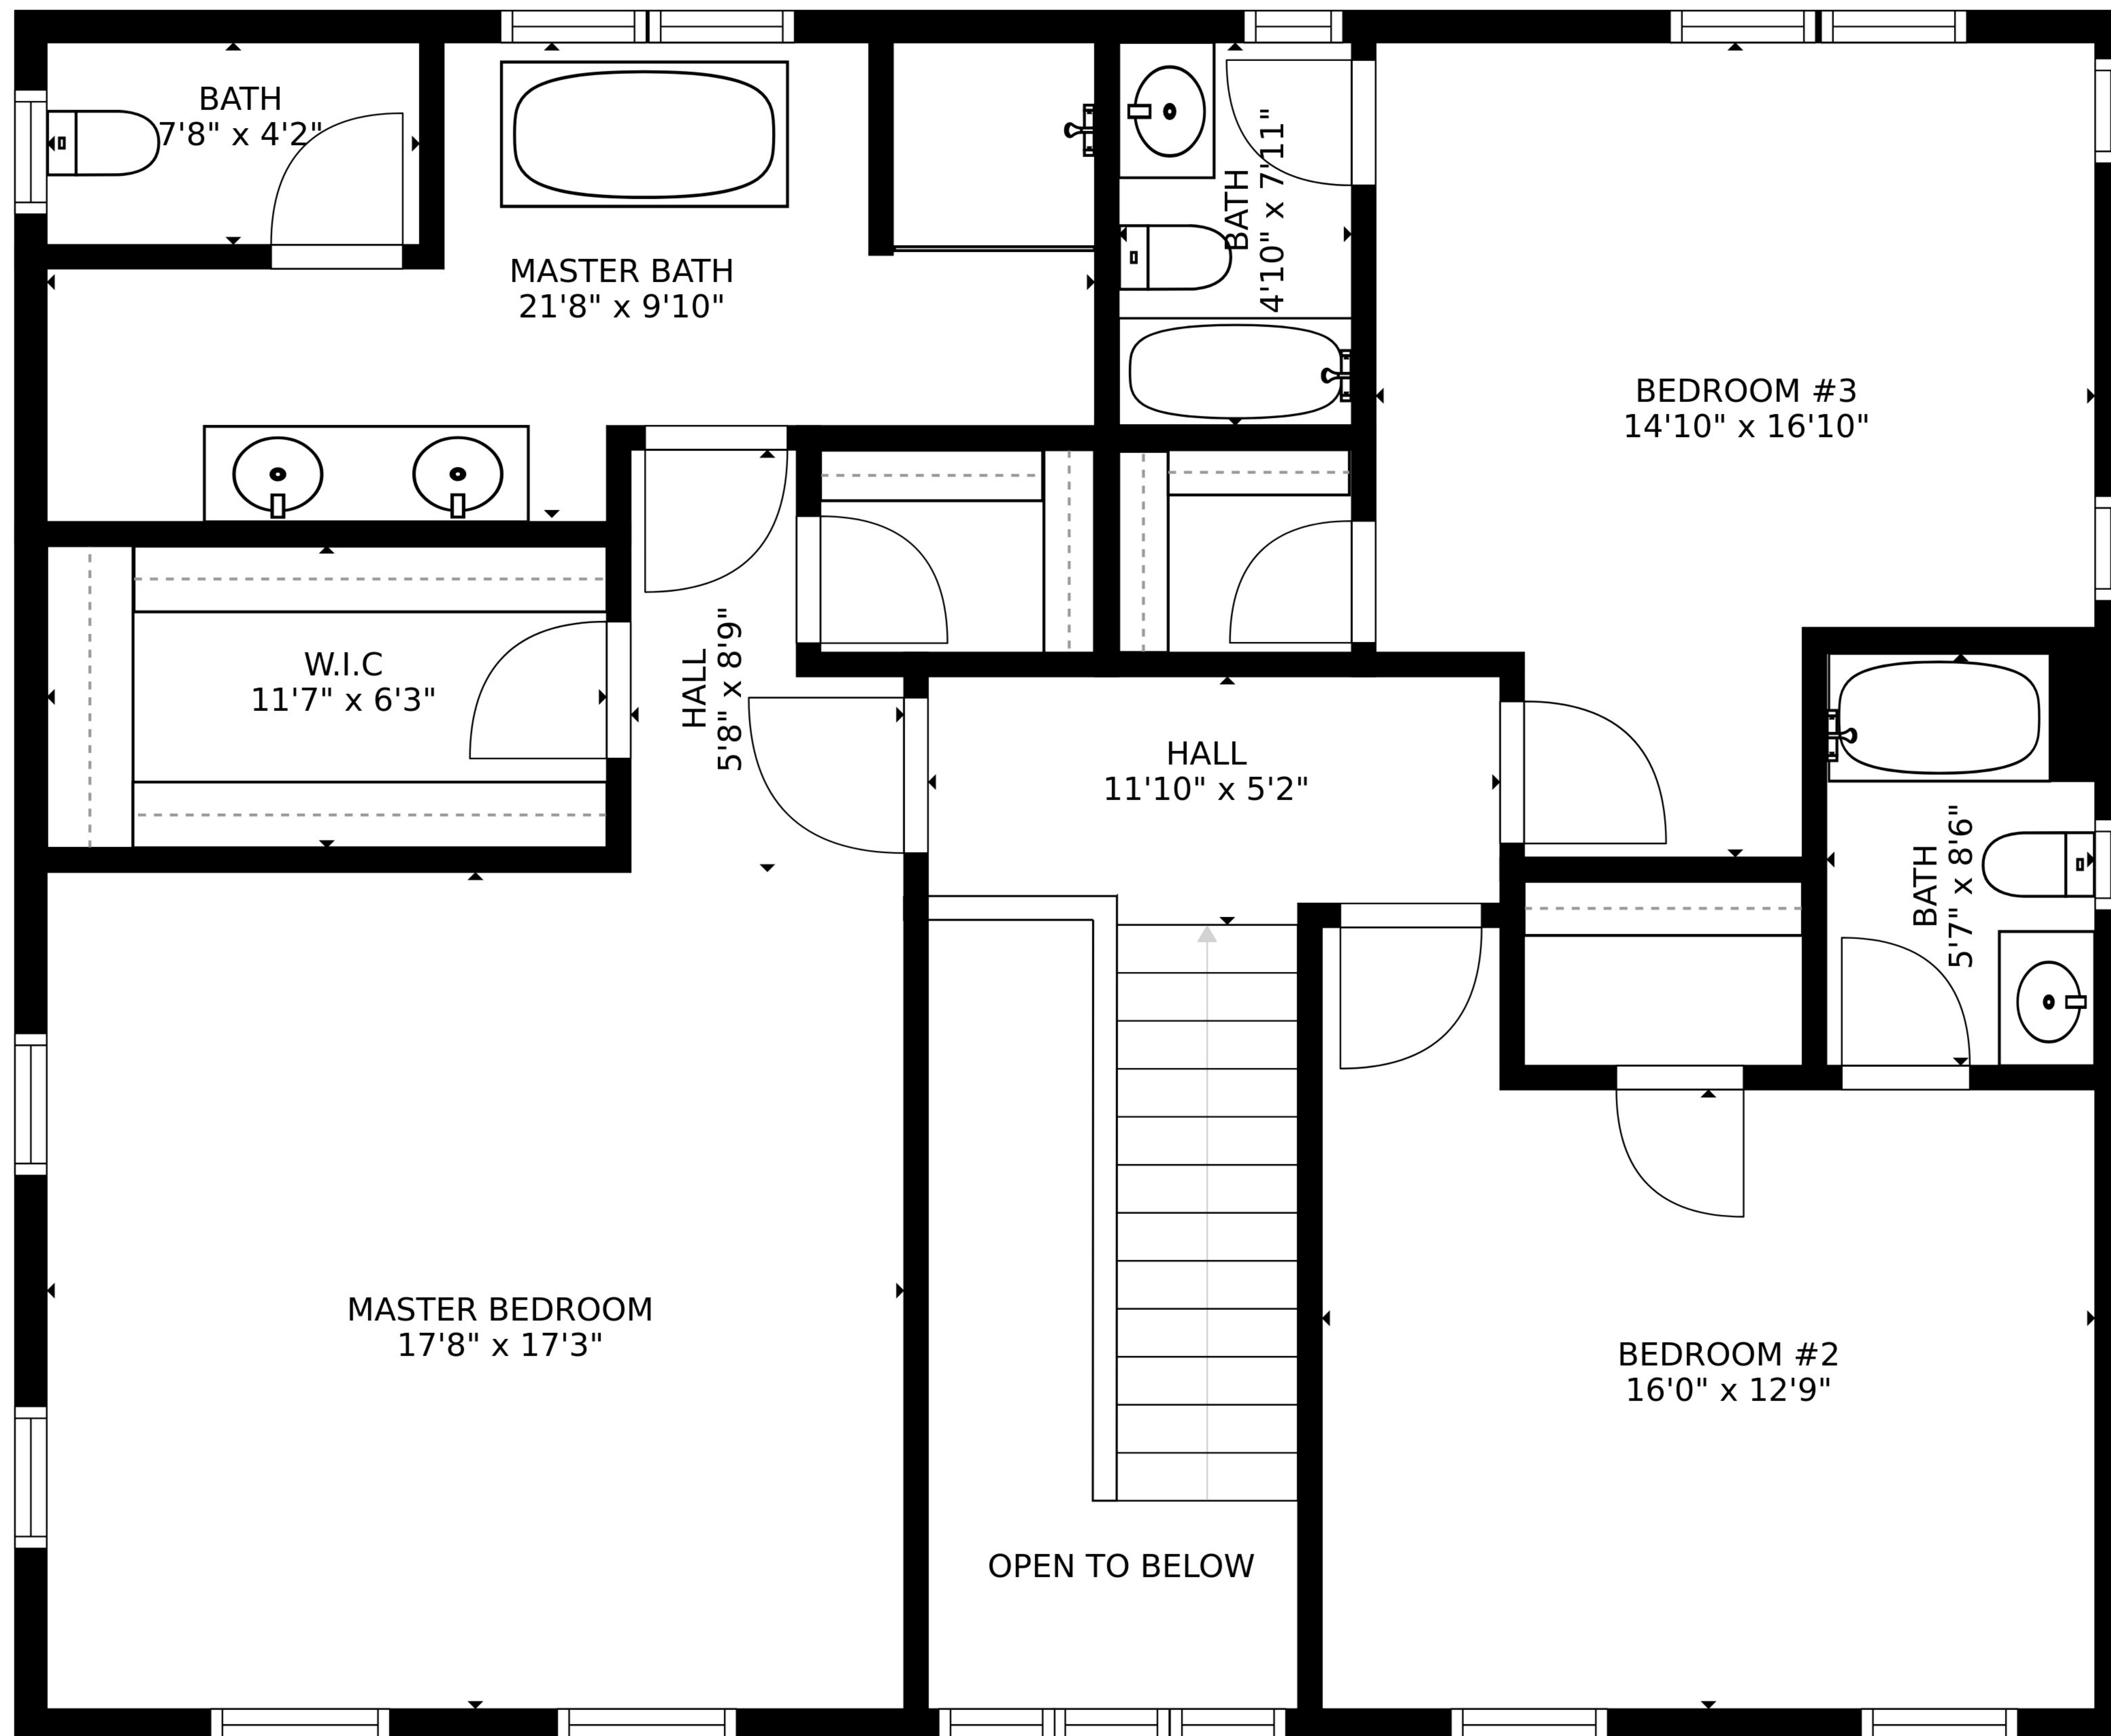

SIZES AND DIMENSIONS ARE APPROXIMATE, ACTUAL MAY VARY.

BASEMENT
42'4" x 54'9"

SIZES AND DIMENSIONS ARE APPROXIMATE, ACTUAL MAY VARY.

SIZES AND DIMENSIONS ARE APPROXIMATE, ACTUAL MAY VARY.

FLOOR 3

FLOOR 1

FLOOR 2

FRONT PORCH
10'7" x 7'1"

SIZES AND DIMENSIONS ARE APPROXIMATE, ACTUAL MAY VARY.