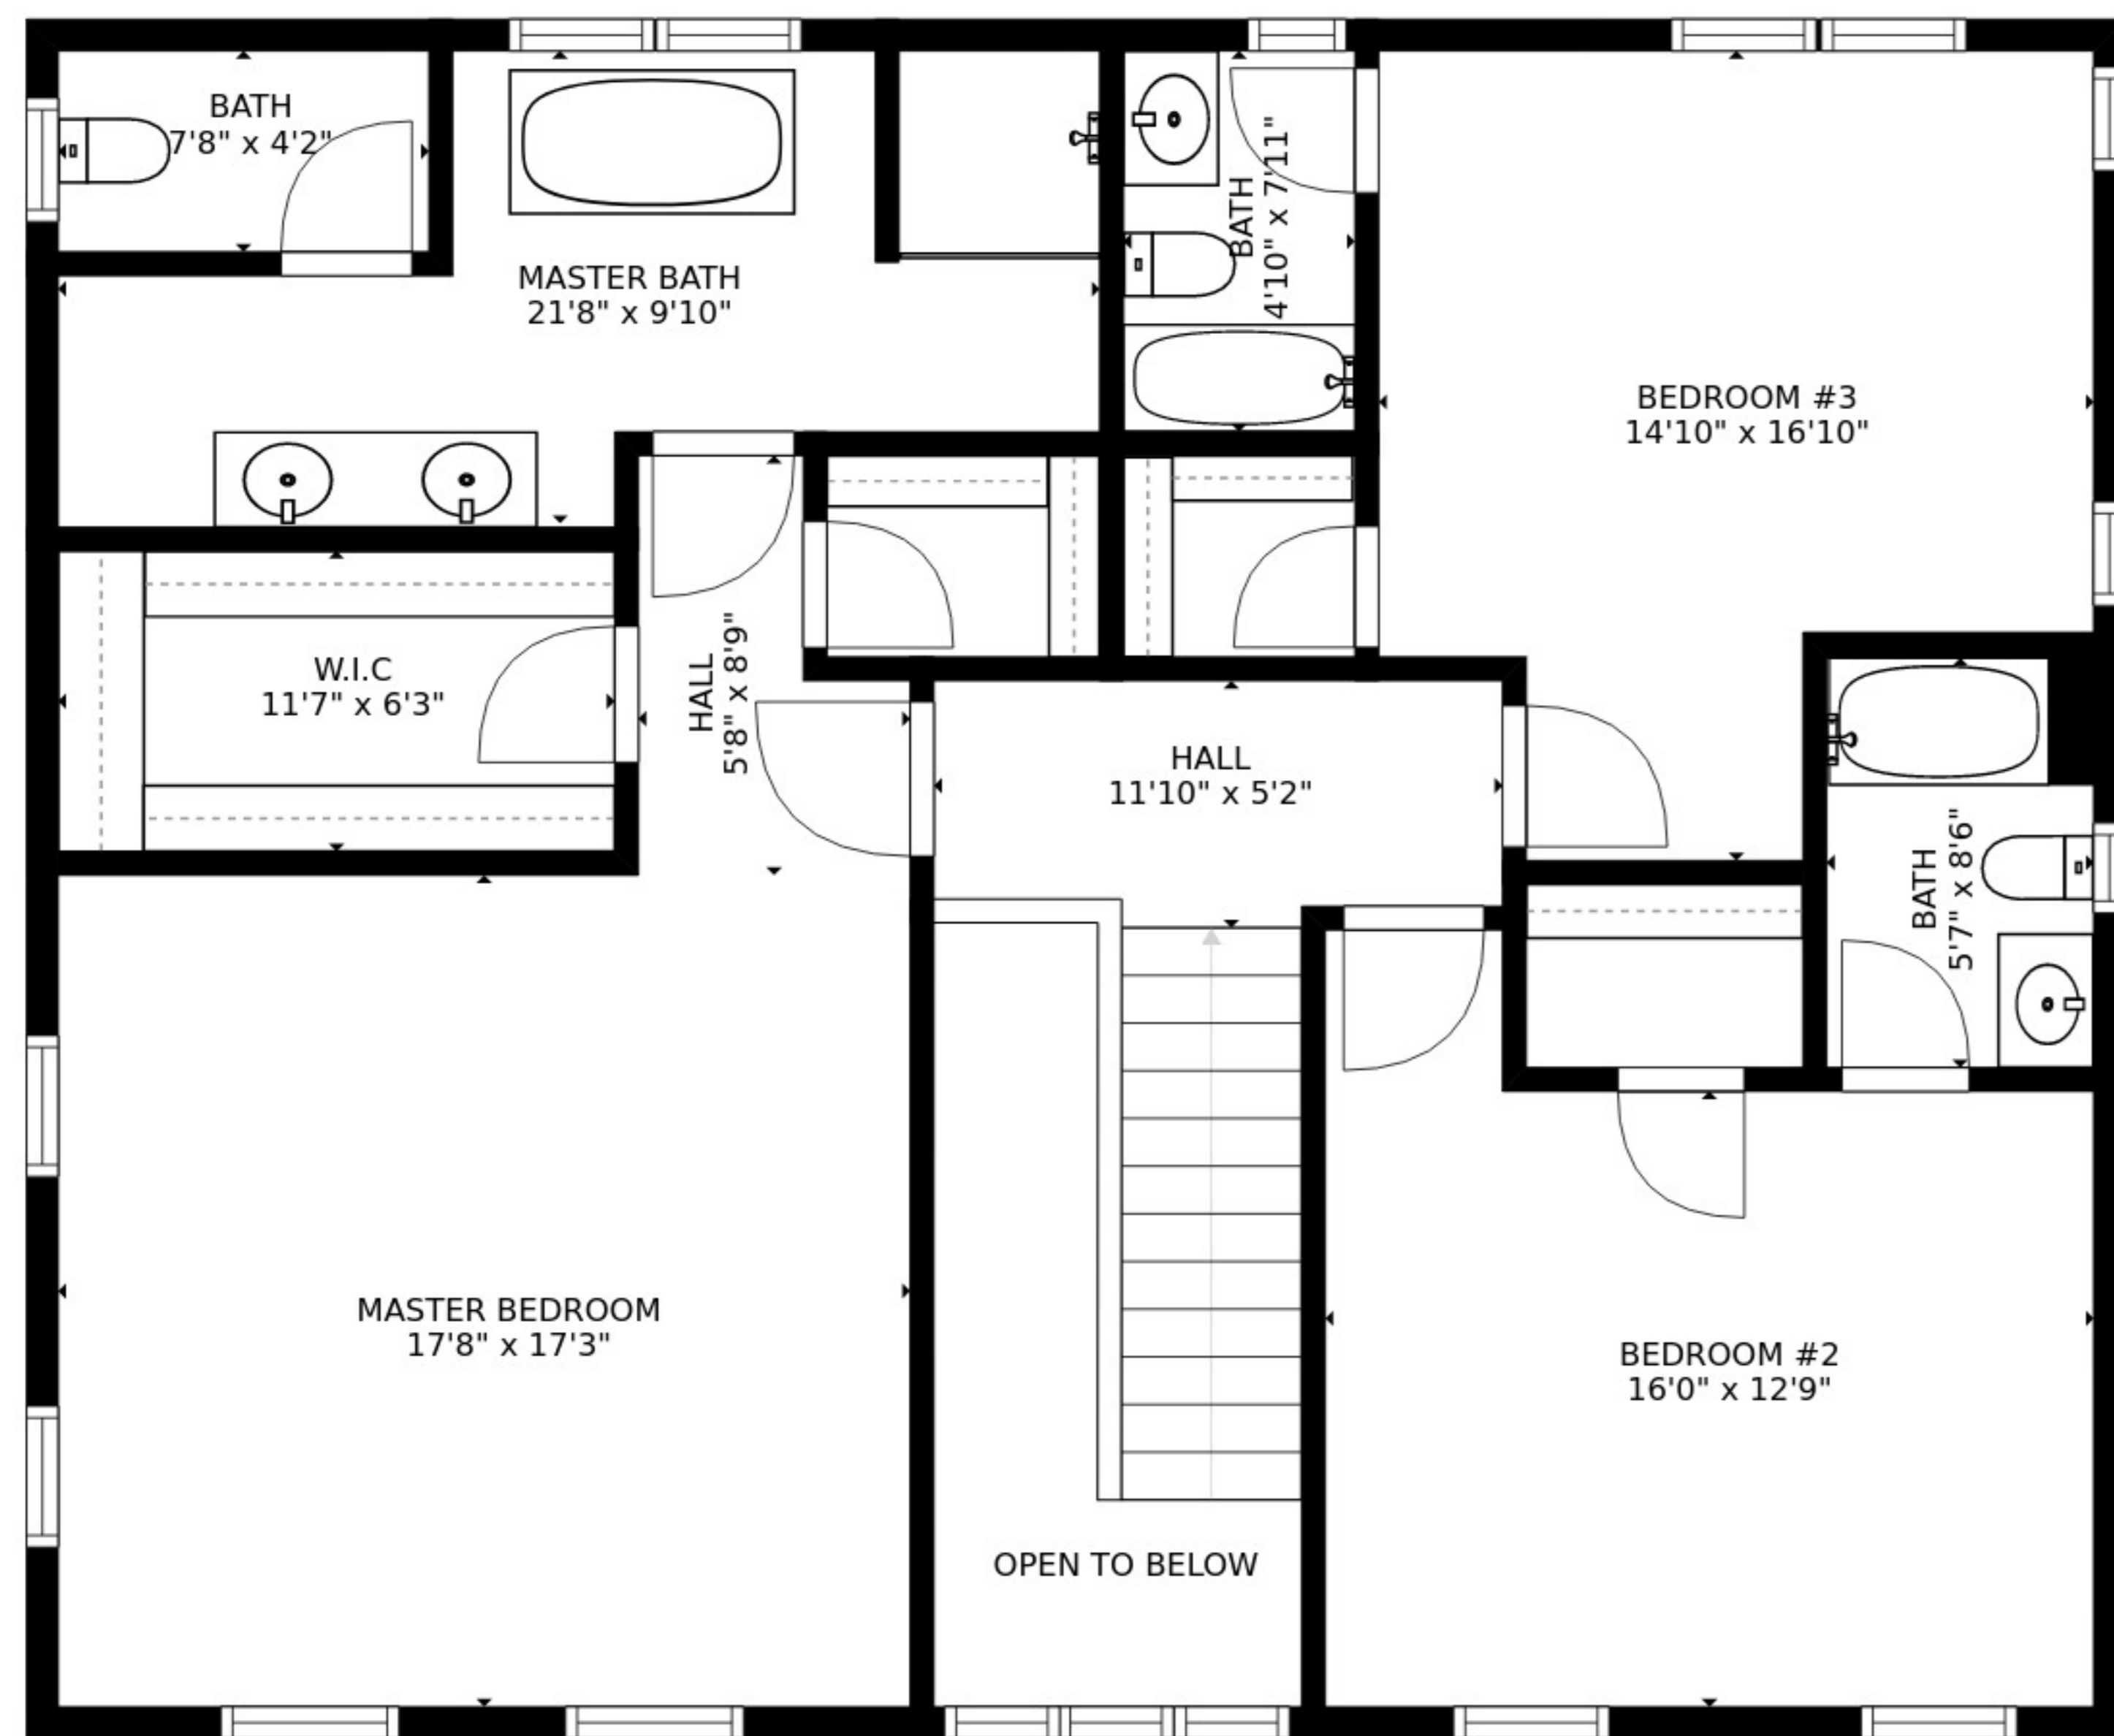

SIZES AND DIMENSIONS ARE APPROXIMATE, ACTUAL MAY VARY.

BASEMENT
42'4" x 54'9"

SIZES AND DIMENSIONS ARE APPROXIMATE, ACTUAL MAY VARY.

SIZES AND DIMENSIONS ARE APPROXIMATE, ACTUAL MAY VARY.

FLOOR 3

FLOOR 1

FLOOR 2

FRONT PORCH
10'7" x 7'1"

SIZES AND DIMENSIONS ARE APPROXIMATE, ACTUAL MAY VARY.