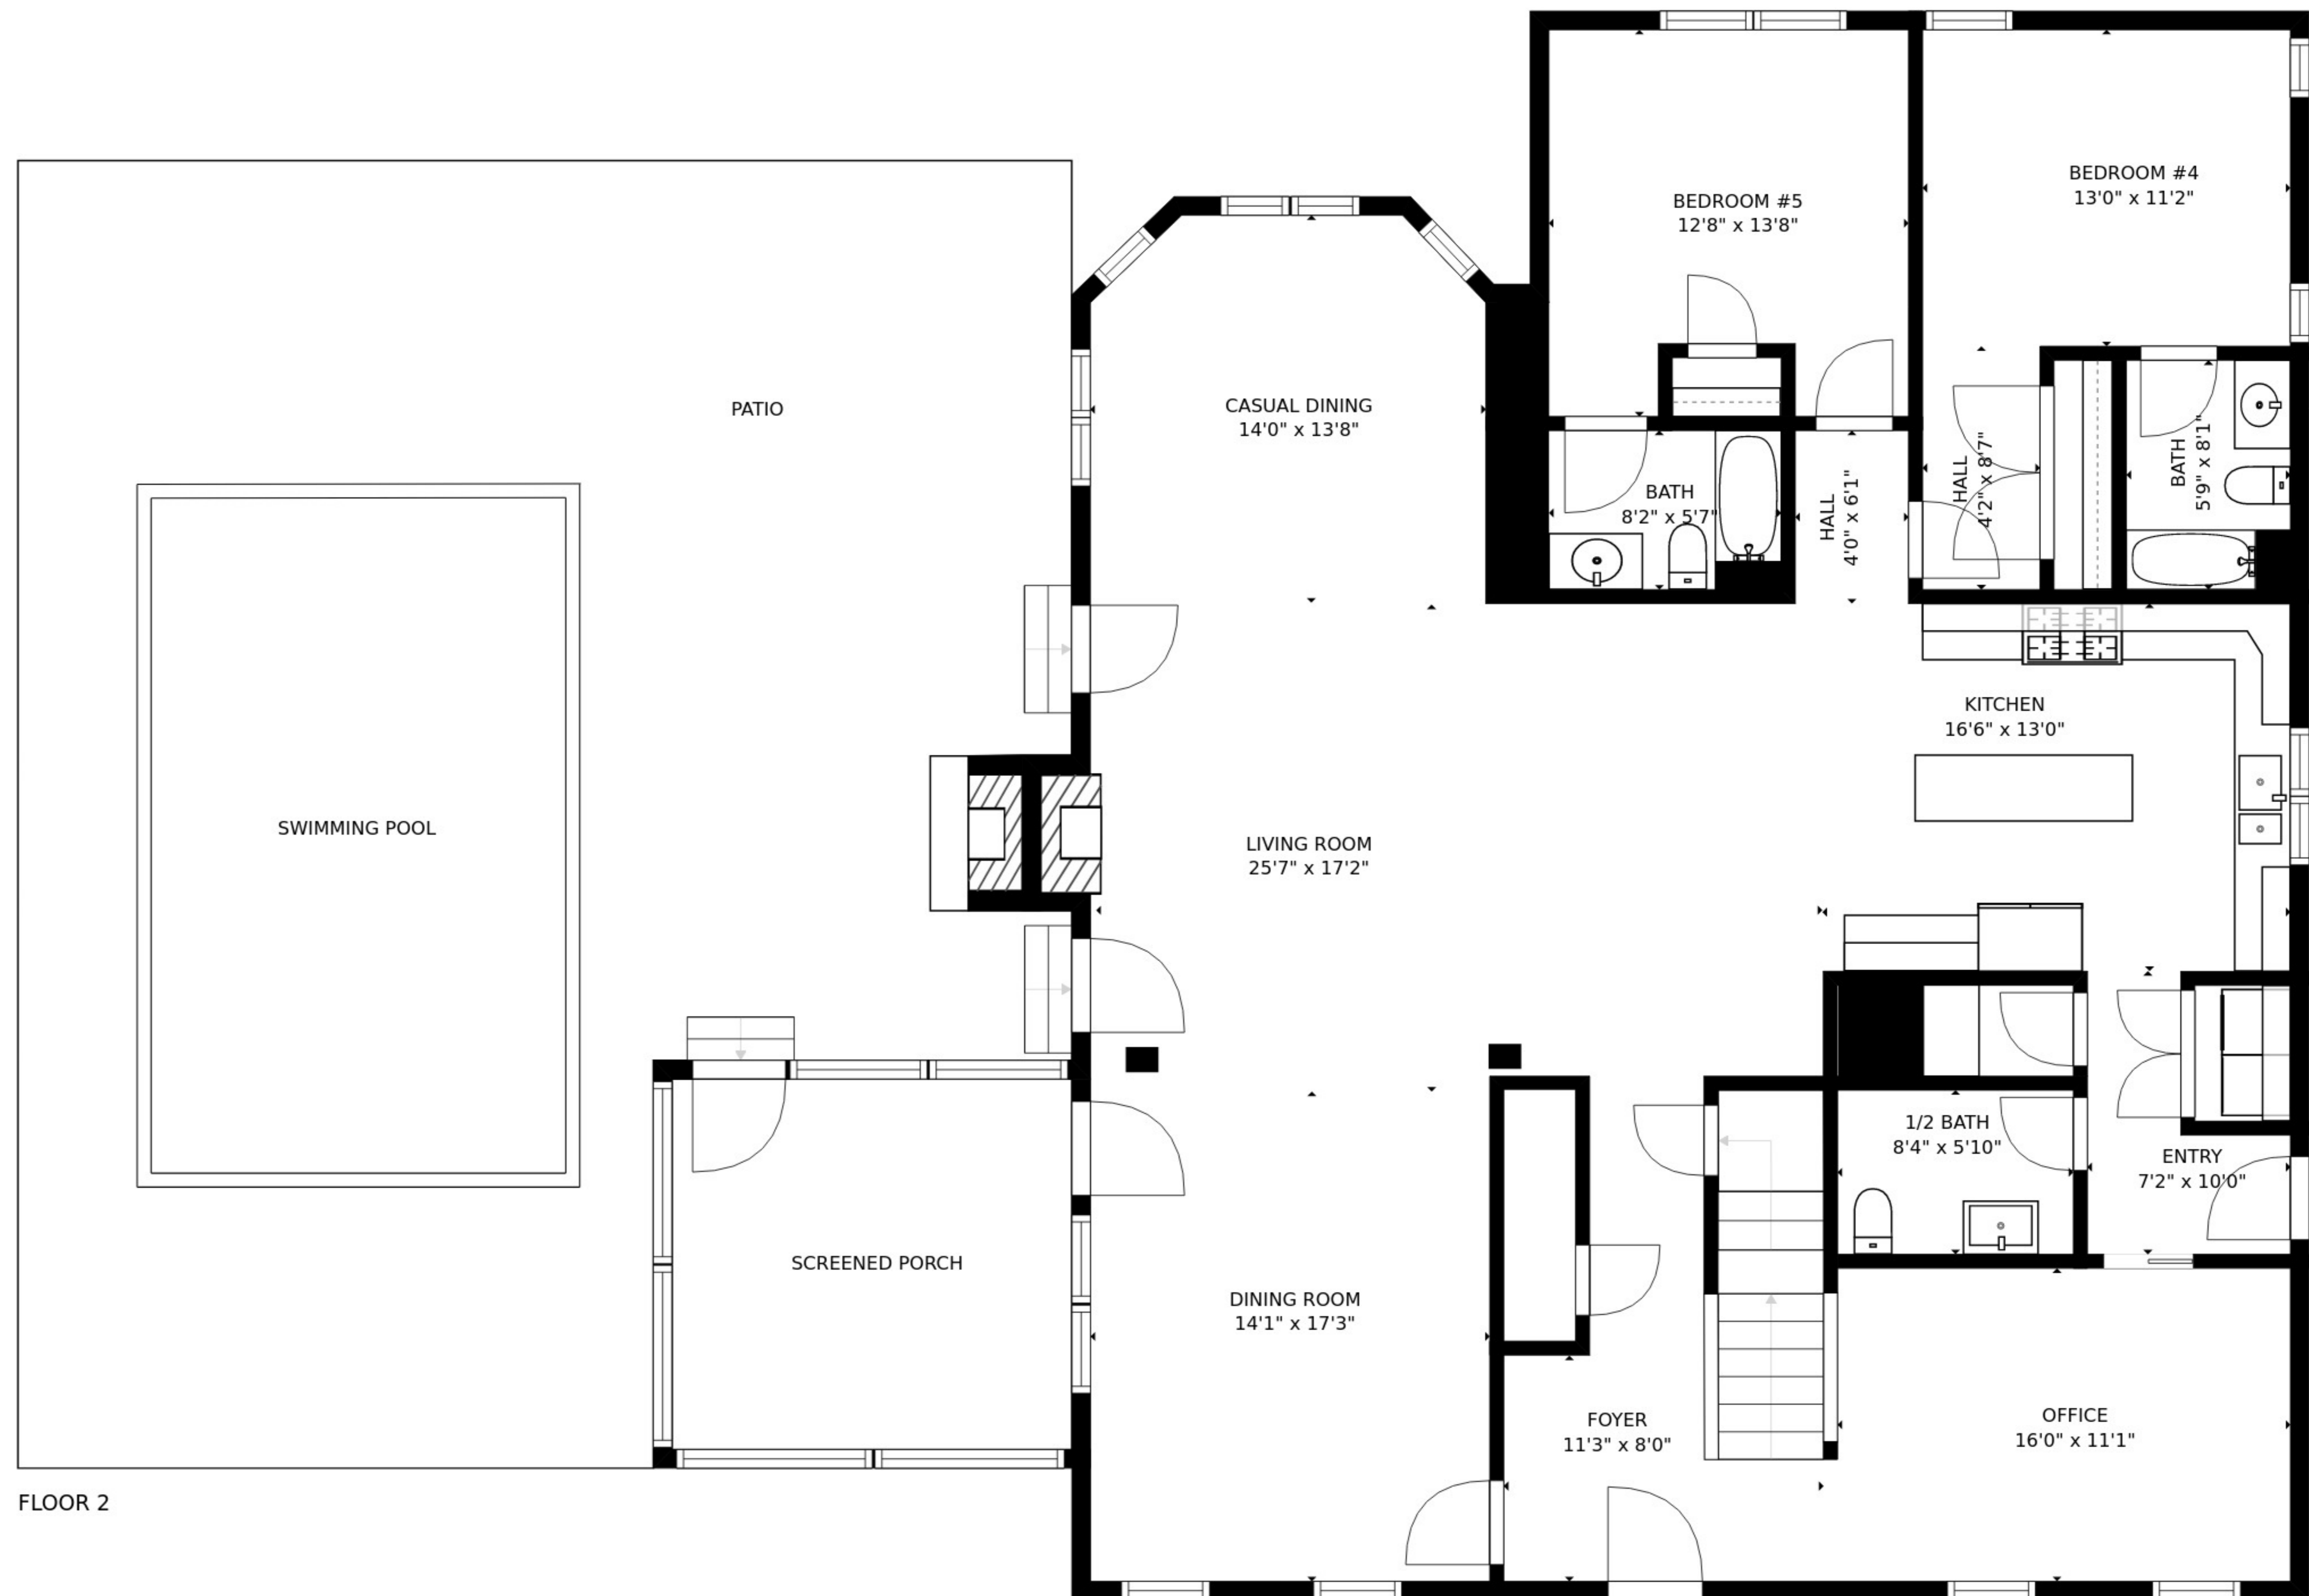

SIZES AND DIMENSIONS ARE APPROXIMATE, ACTUAL MAY VARY.

BASEMENT
42'4" x 54'9"

SIZES AND DIMENSIONS ARE APPROXIMATE, ACTUAL MAY VARY.

SIZES AND DIMENSIONS ARE APPROXIMATE, ACTUAL MAY VARY.

FLOOR 3

FLOOR 1

FLOOR 2

FRONT PORCH
10'7" x 7'1"

SIZES AND DIMENSIONS ARE APPROXIMATE, ACTUAL MAY VARY.