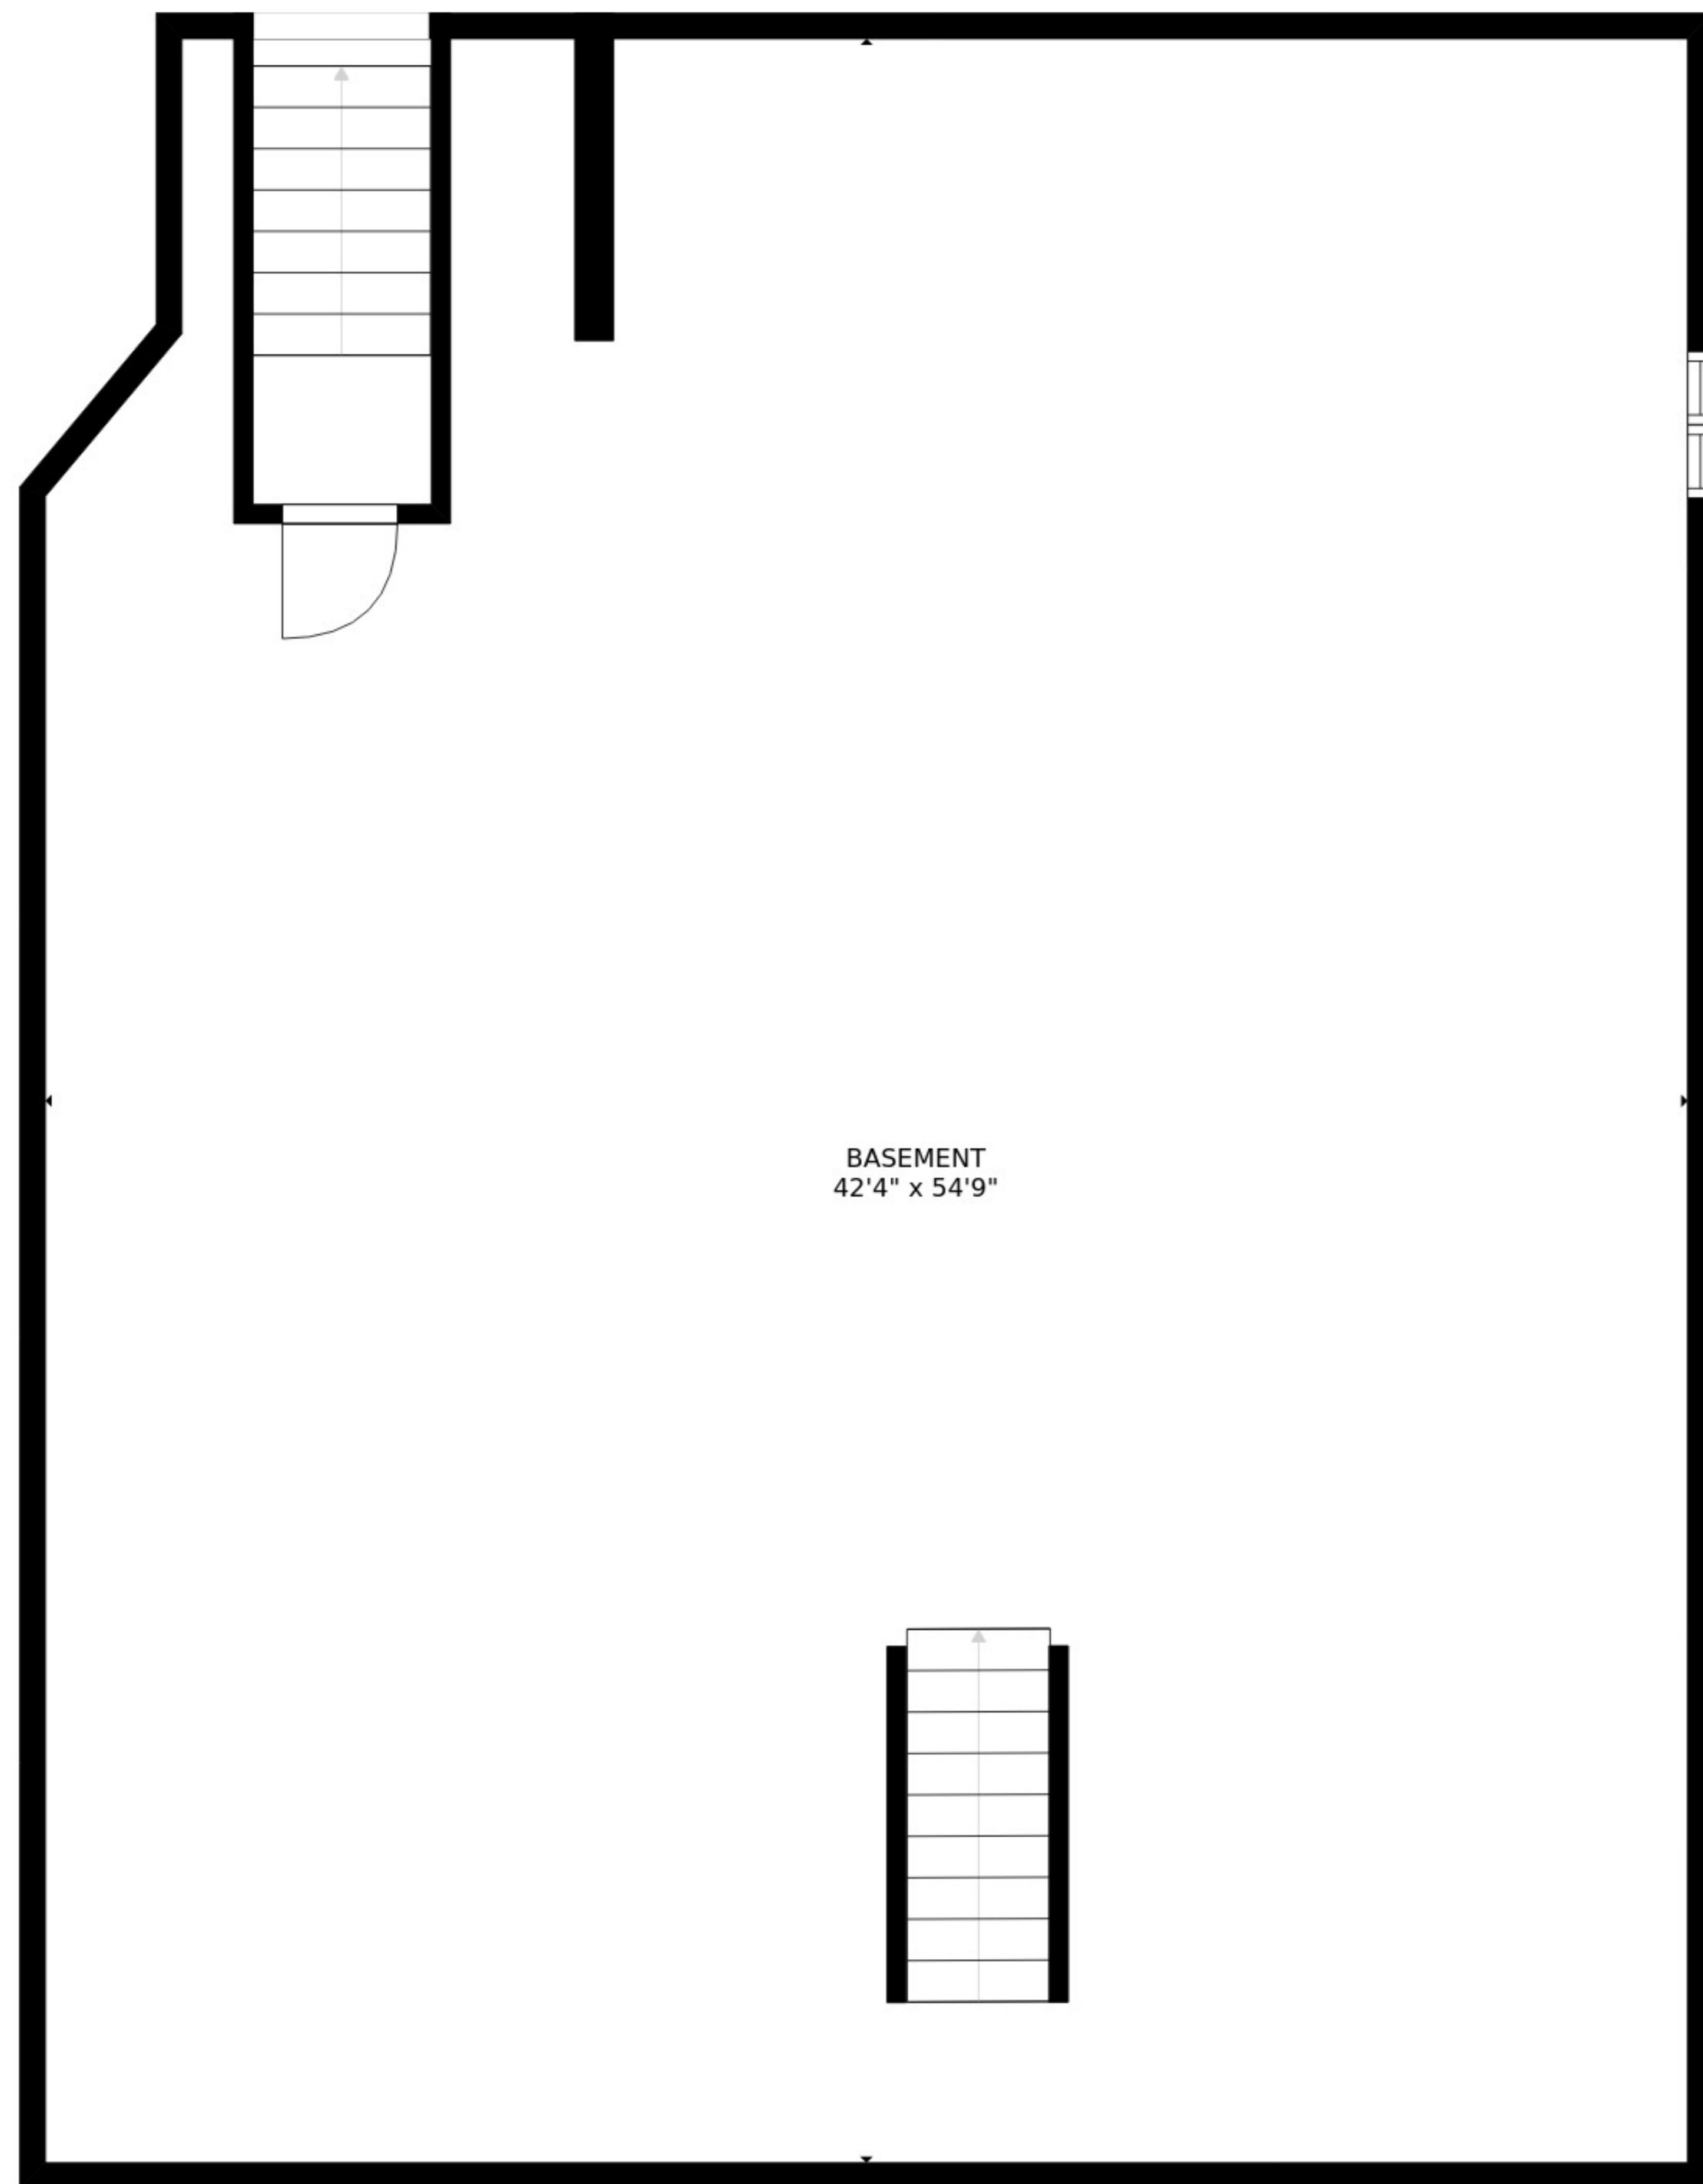

SIZES AND DIMENSIONS ARE APPROXIMATE, ACTUAL MAY VARY.

BASEMENT
42'4" x 54'9"

SIZES AND DIMENSIONS ARE APPROXIMATE, ACTUAL MAY VARY.

SIZES AND DIMENSIONS ARE APPROXIMATE, ACTUAL MAY VARY.

FLOOR 3

FLOOR 1

FLOOR 2

FRONT PORCH
10'7" x 7'1"

SIZES AND DIMENSIONS ARE APPROXIMATE, ACTUAL MAY VARY.