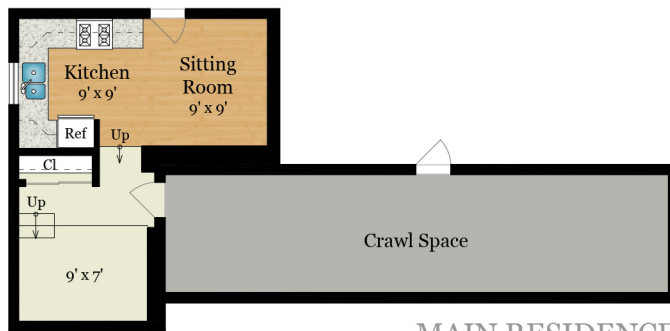

175 PACHECO AVENUE

NOVATO, CA 94947

**MAIN RESIDENCE
MAIN LEVEL**
1,760 SQ FT

**MAIN RESIDENCE
UPPER LEVEL**
695 SQ FT

**MAIN RESIDENCE
BONUS AREA**
250 SQ FT

**Estimated Total Finished
Square Footage: 2,940 SQ FT**

- Main Residence: 2,455 SQ FT
- Guest House : 485 SQ FT

Plus 725 SQ FT Detached 3-Car Garage
Plus 250 SQ FT Bonus Area

* Estimated Total Finished & Unfinished
Square Footage: 3,915 SQ FT

GUEST HOUSE
(Above Detached Garage)
485 SQ FT

**DETACHED
GARAGE**
(Below Guest House)
725 SQ FT