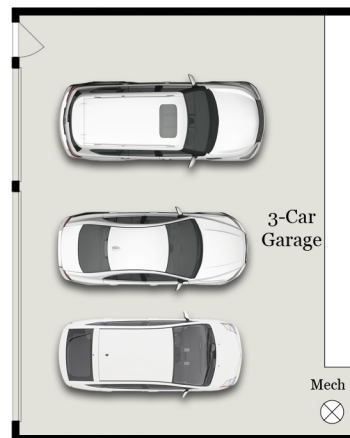

175 PACHECO AVENUE

NOVATO, CA 94947

**MAIN RESIDENCE
MAIN LEVEL**
1,760 SQ FT

**MAIN RESIDENCE
UPPER LEVEL**
695 SQ FT

**MAIN RESIDENCE
BONUS AREA**
250 SQ FT

**Estimated Total Finished
Square Footage: 2,940 SQ FT**

- Main Residence: 2,455 SQ FT
- Guest House : 485 SQ FT

Plus 725 SQ FT Detached 3-Car Garage
Plus 250 SQ FT Bonus Area

* Estimated Total Finished & Unfinished
Square Footage: 3,915 SQ FT

GUEST HOUSE
(Above Detached Garage)
485 SQ FT

**DETACHED
GARAGE**
(Below Guest House)
725 SQ FT