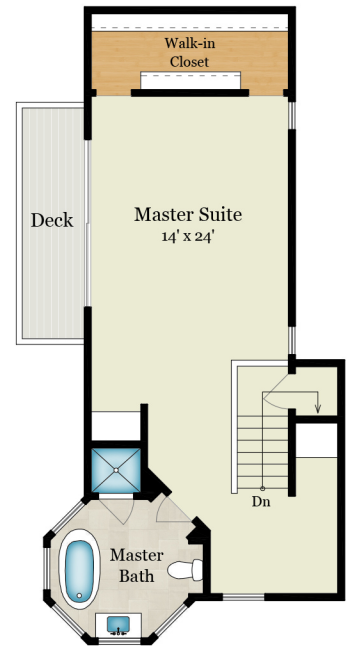

175 PACHECO AVENUE

NOVATO, CA 94947

**MAIN RESIDENCE
MAIN LEVEL**
1,760 SQ FT

**MAIN RESIDENCE
UPPER LEVEL**
695 SQ FT

**MAIN RESIDENCE
BONUS AREA**
250 SQ FT

**Estimated Total Finished
Square Footage: 2,940 SQ FT**

- Main Residence: 2,455 SQ FT
- Guest House : 485 SQ FT

Plus 725 SQ FT Detached 3-Car Garage
Plus 250 SQ FT Bonus Area

* Estimated Total Finished & Unfinished
Square Footage: 3,915 SQ FT

GUEST HOUSE
(Above Detached Garage)
485 SQ FT

**DETACHED
GARAGE**
(Below Guest House)
725 SQ FT