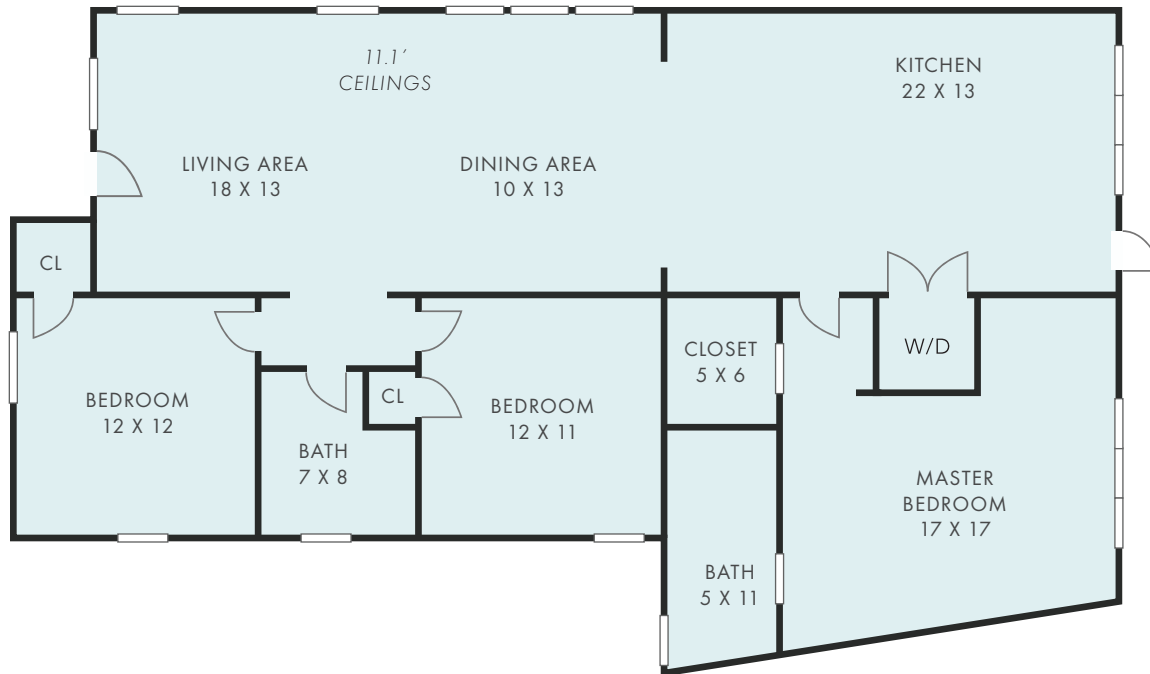

# 2224 Meadowvale Ave

Los Angeles, CA 90031

2224 (FRONT HOUSE)

2224½ (BACK HOUSE)