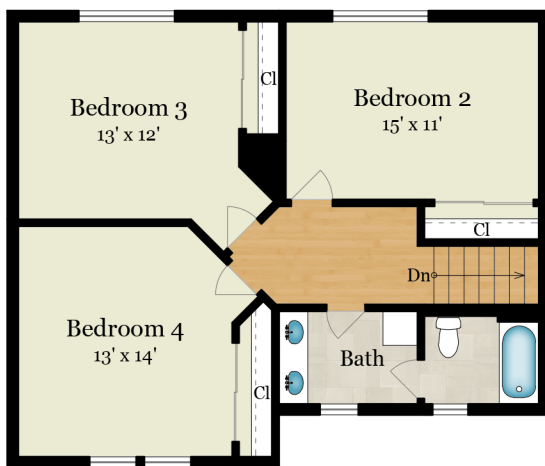

# 2305 LAGUNA VISTA DRIVE

NOVATO, CA 94945

**MAIN LEVEL**  
2,015 SQ FT

**UPPER LEVEL**  
860 SQ FT

## Estimated Total Finished Square Footage: 2,875 SQ FT

Above-Grade: 2,875 SQ FT Below-Grade: N/A  
Plus 610 SQ FT 2-Car Garage on Main Level  
Calculated per ANSI Standard Z765-2003.

\* Estimated Total Finished & Unfinished Square Footage: 3,485 SQ FT