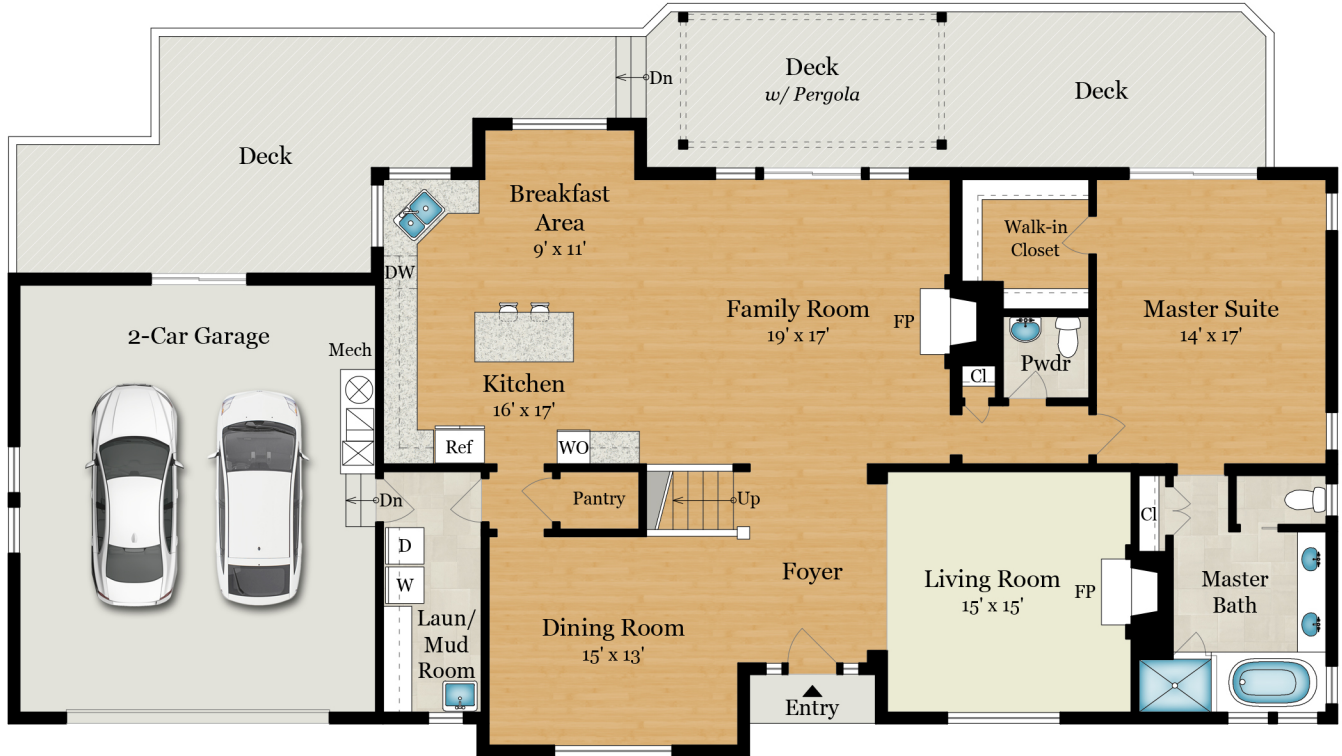

# 2305 LAGUNA VISTA DRIVE

NOVATO, CA 94945

**MAIN LEVEL**  
2,015 SQ FT

**UPPER LEVEL**  
860 SQ FT

## Estimated Total Finished Square Footage: 2,875 SQ FT

Above-Grade: 2,875 SQ FT Below-Grade: N/A  
Plus 610 SQ FT 2-Car Garage on Main Level  
Calculated per ANSI Standard Z765-2003.

\* Estimated Total Finished & Unfinished Square Footage: 3,485 SQ FT