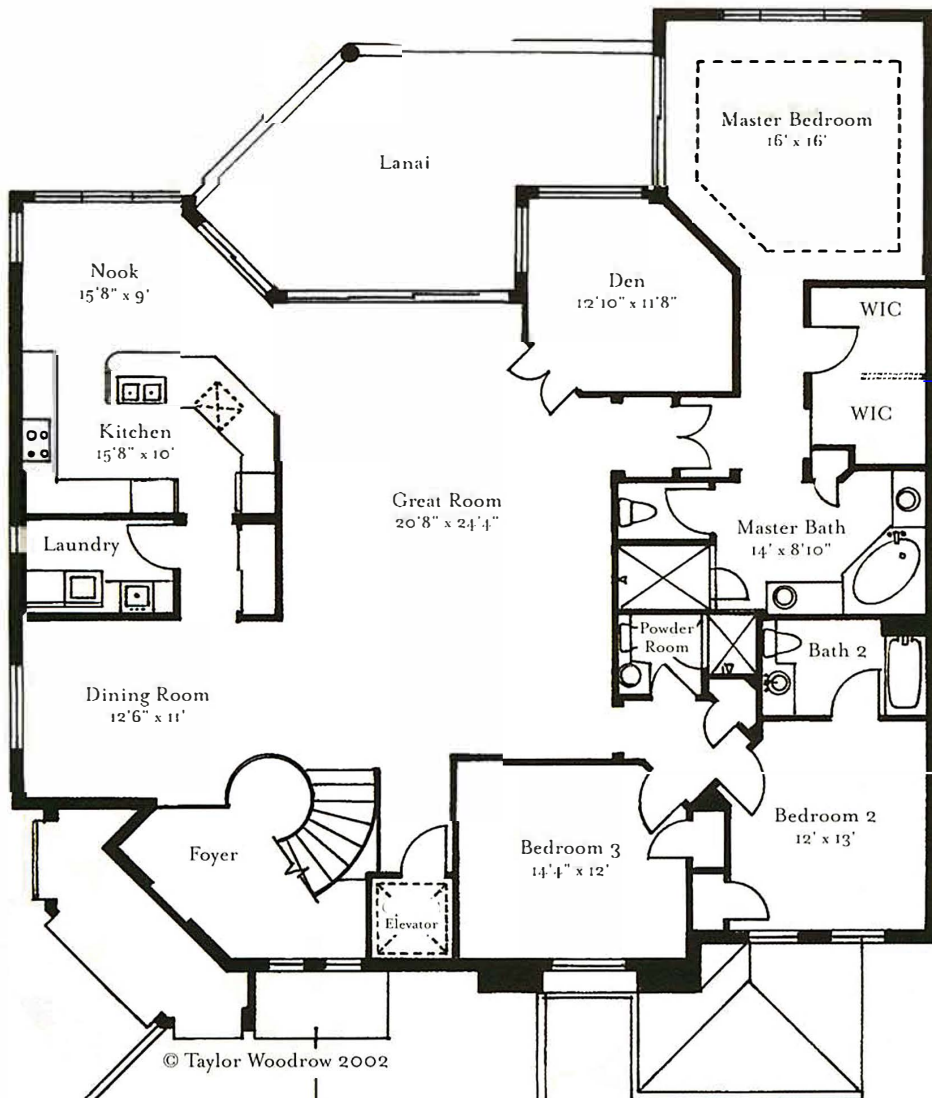

28510 Calabria Court, #201
 MEDITERRA | NAPLES, FL

Total A/C Area.....2,873 s.f.
 Garage.....592 s.f.
 Lanai.....331 s.f.
 Covered Entry.....90 s.f.

Total Area Under Roof..3,866 s.f.