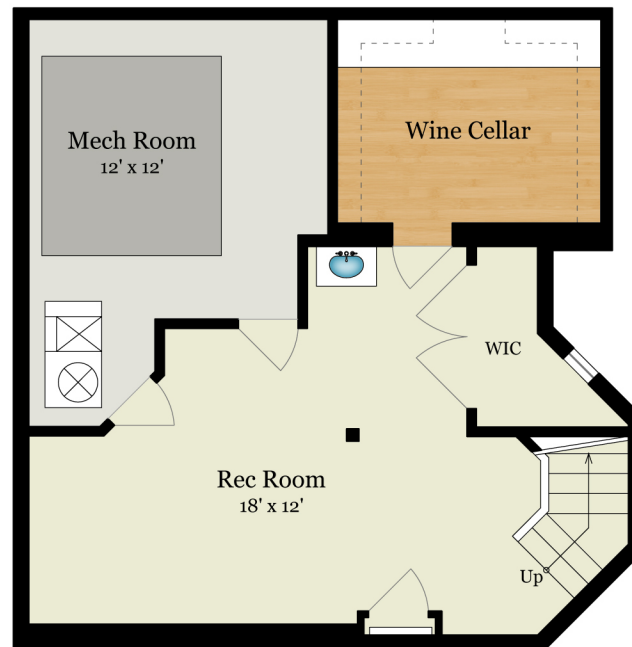

75 SEA CLIFF AVENUE

SAN FRANCISCO, CA 94121

DETACHED GARAGE

MAIN LEVEL

75 SEA CLIFF AVENUE

SAN FRANCISCO, CA 94121

UPPER LEVEL 1

75 SEA CLIFF AVENUE

SAN FRANCISCO, CA 94121

UPPER LEVEL 2

75 SEA CLIFF AVENUE

SAN FRANCISCO, CA 94121

LOWER LEVEL