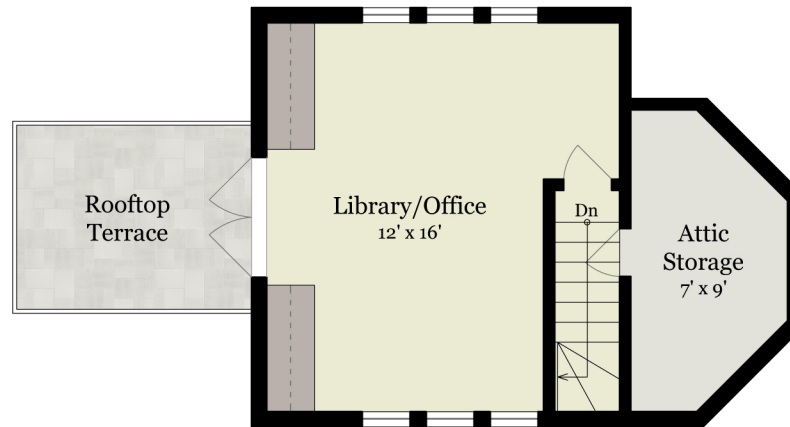

75 SEA CLIFF AVENUE

SAN FRANCISCO, CA 94121

UPPER LEVEL 2