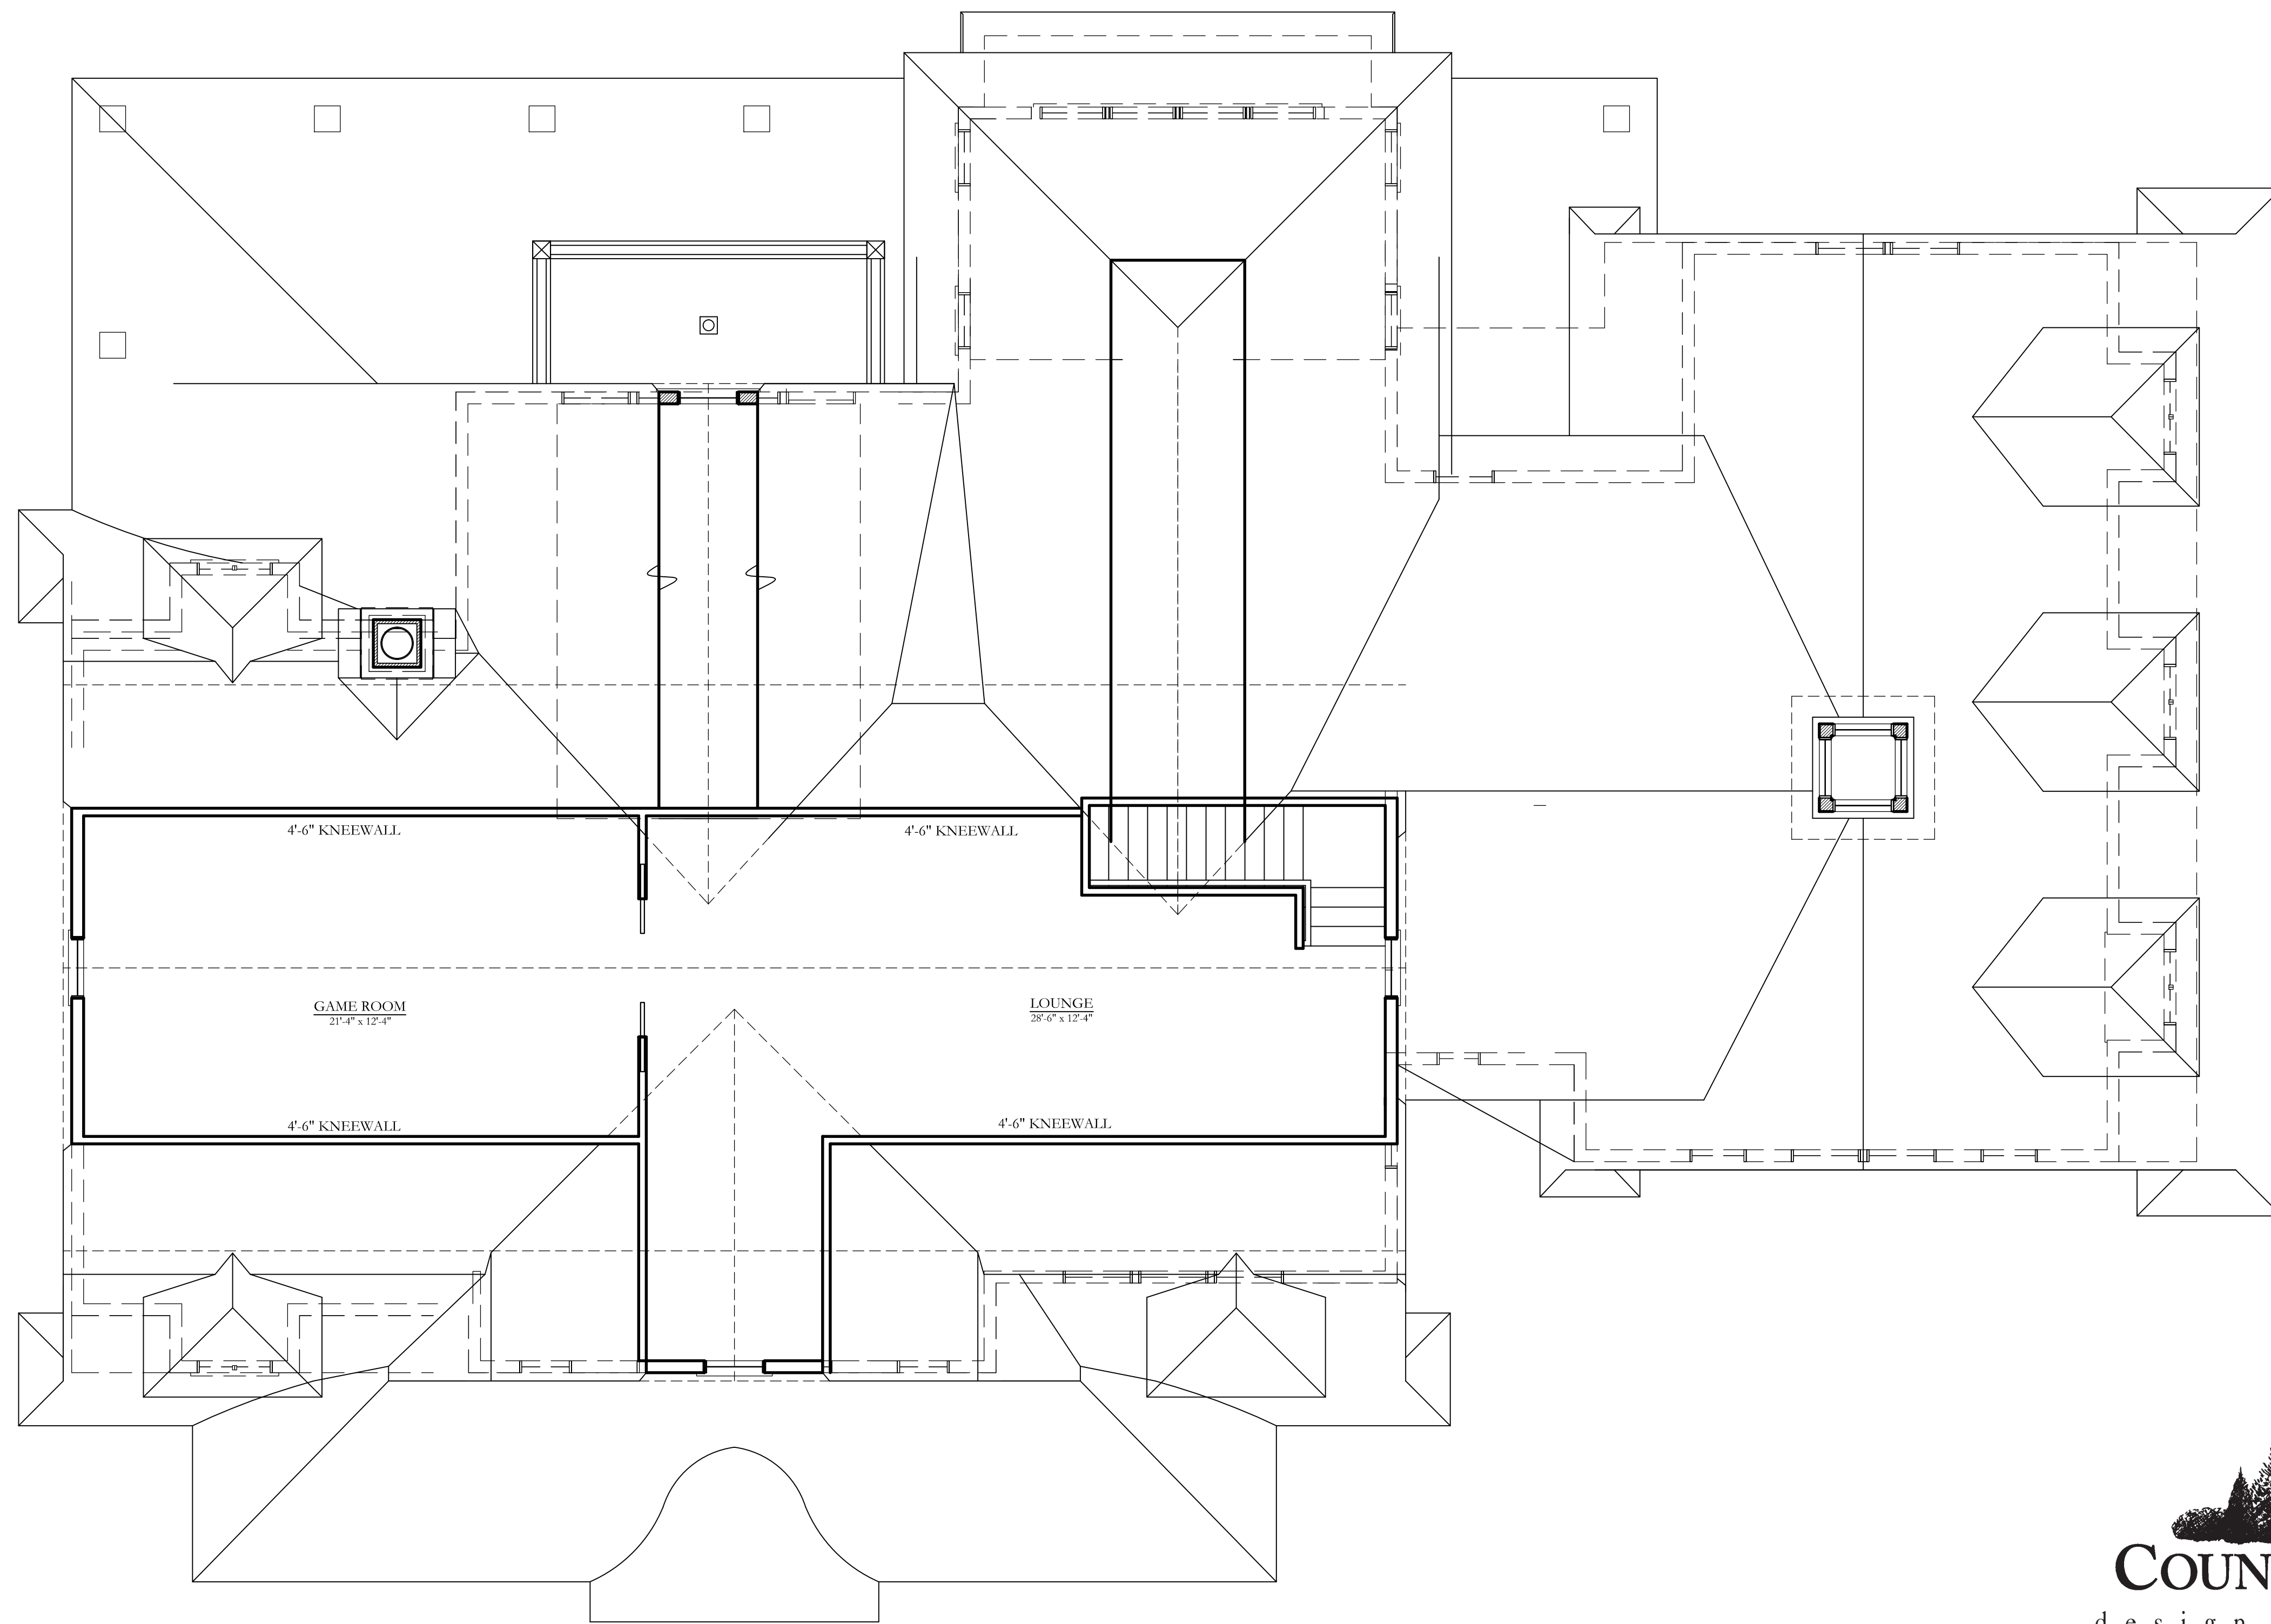

462 Danbury Road, Wilton, CT 06897
 Tel: (203) 762-0550 Fax: (203) 762-7933
 www.countryclubhomesinc.com

Proposed First Floor Plan

SCALE: 1/4" = 1'-0"

462 Danbury Road, Wilton, CT 06897
 Tel: (203) 762-0550 Fax: (203) 762-7933
 www.countryclubhomesinc.com

Proposed Second Floor Plan

SCALE: 1/4" = 1'-0"

462 Danbury Road, Wilton, CT 06897
 Tel: (203) 762-0550 Fax: (203) 762-7933
www.countryclubhomesinc.com

Proposed Attic Plan

SCALE: 1/4" = 1'-0"

462 Danbury Road, Wilton, CT 06897
 Tel: (203) 762-0550 Fax: (203) 762-7933
www.countryclubhomesinc.com

Proposed Front Elevation

SCALE: 1/4" = 1'-0"