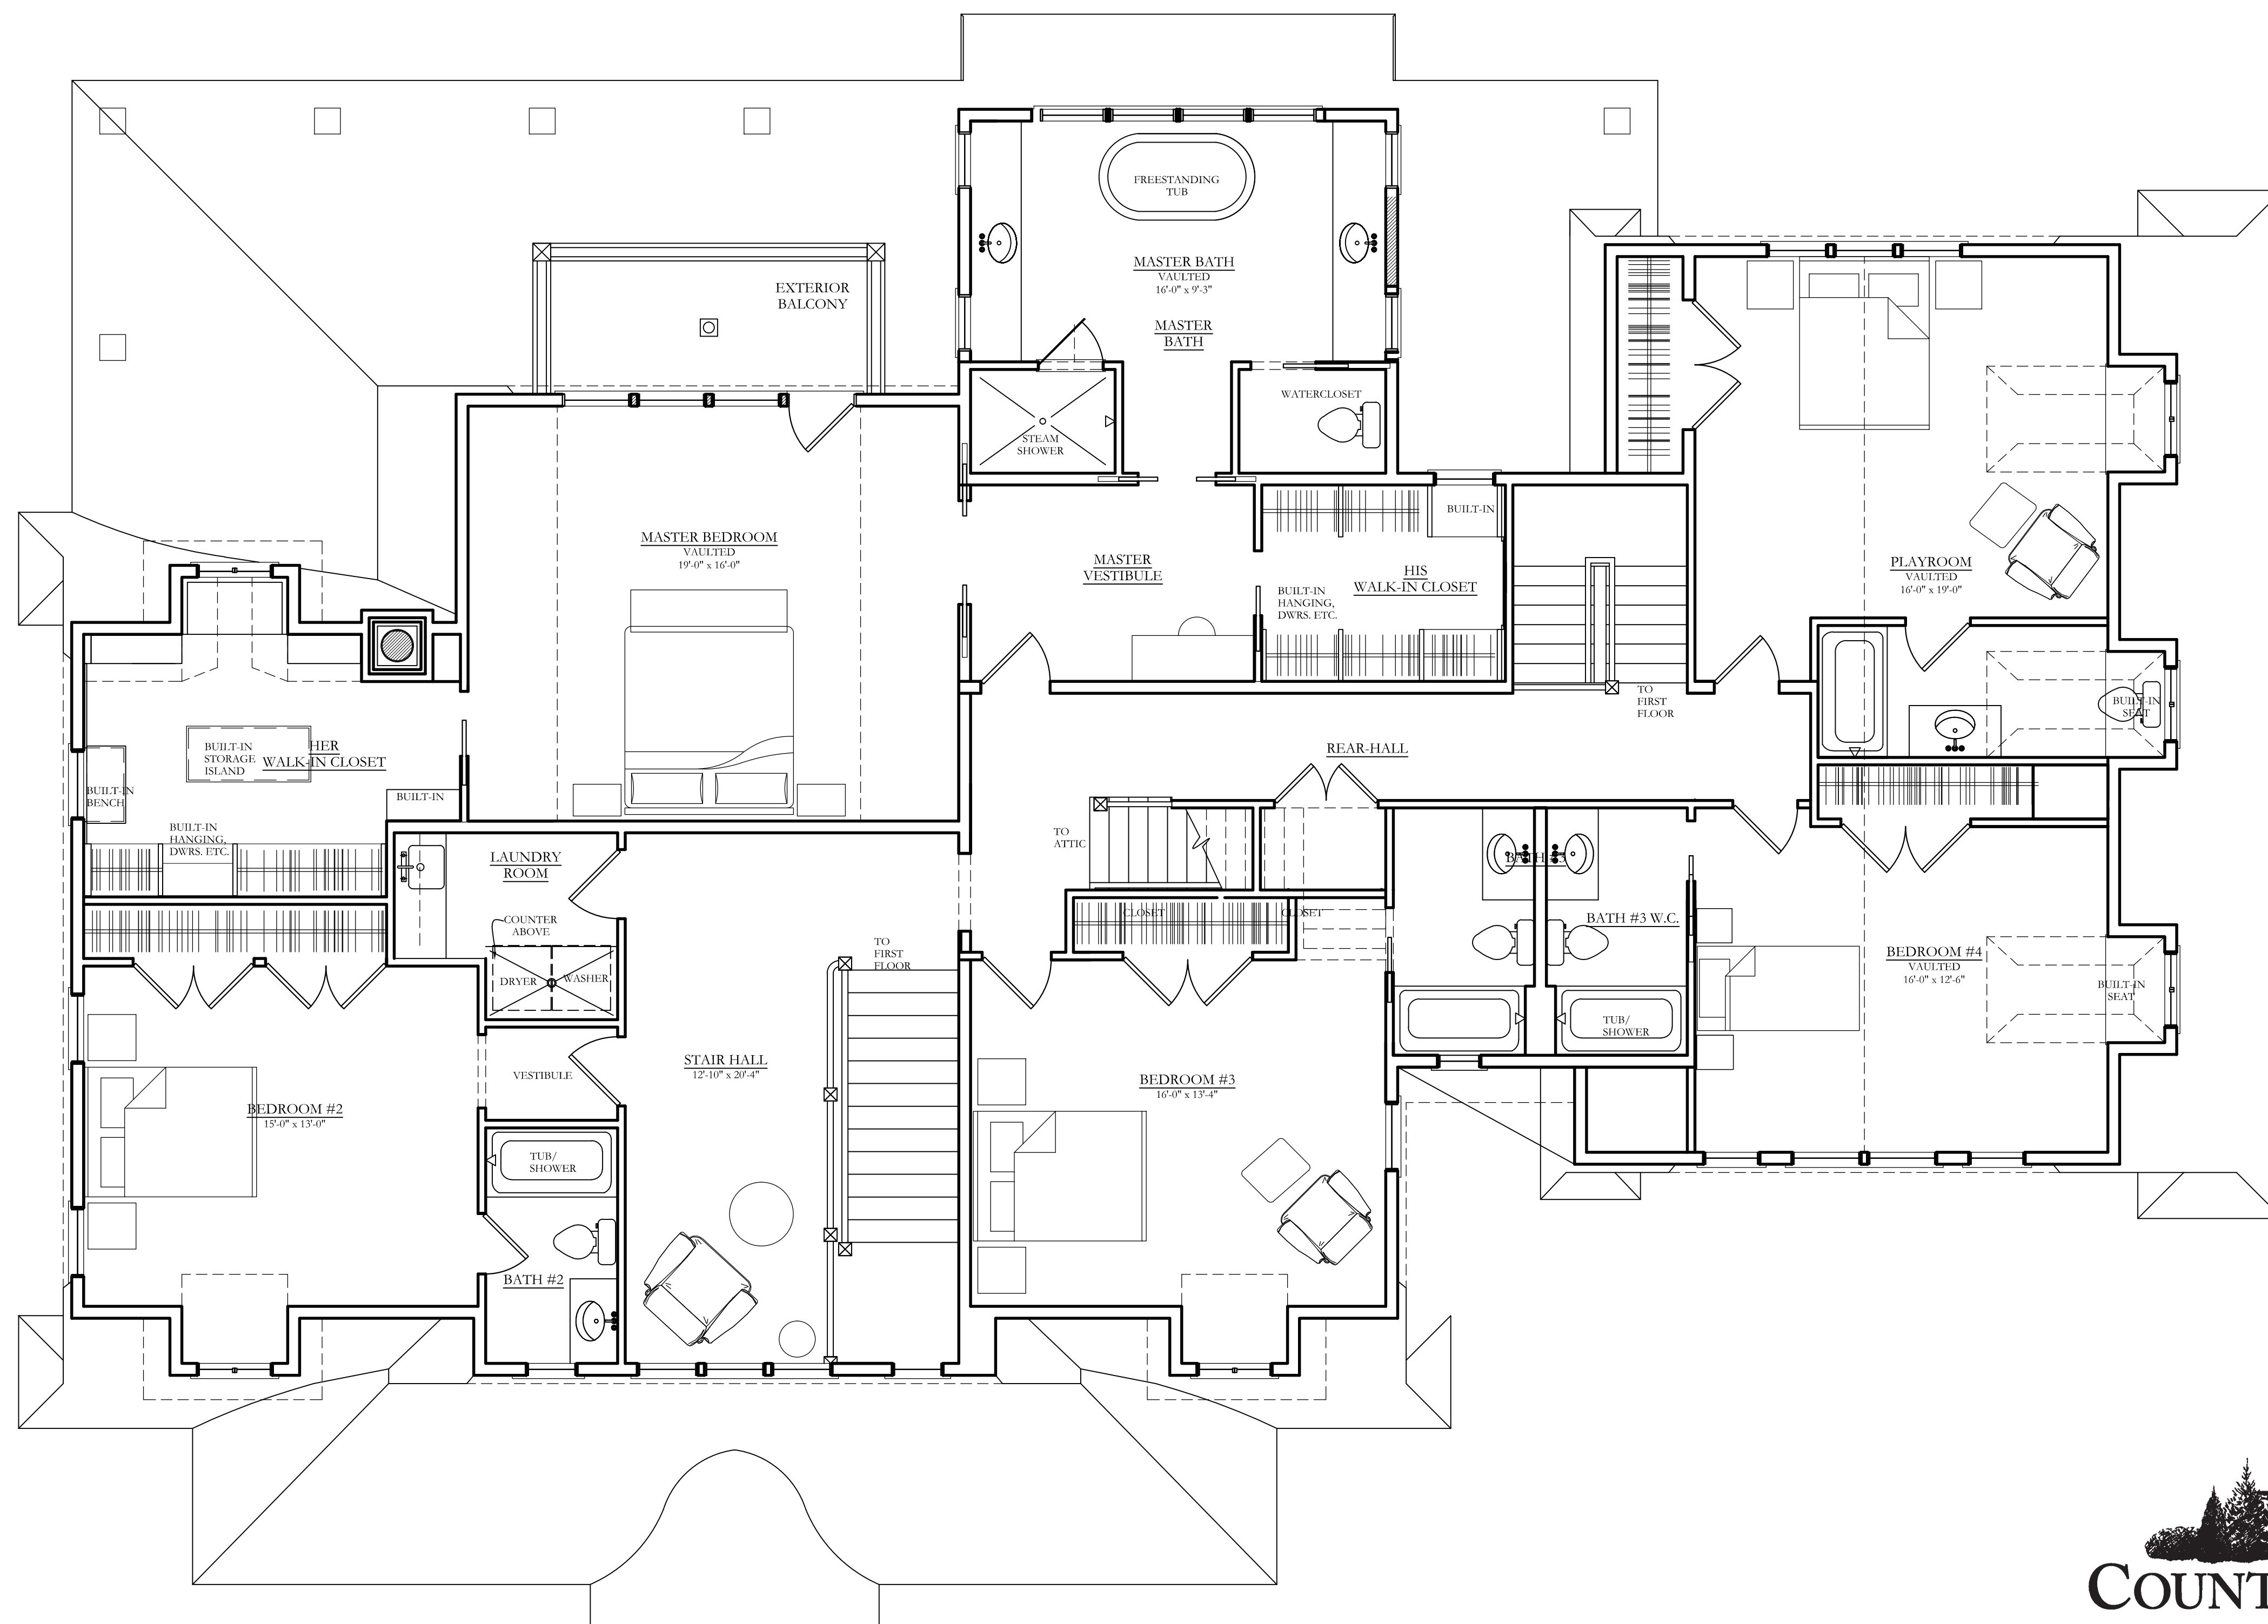

462 Danbury Road, Wilton, CT 06897
 Tel: (203) 762-0550 Fax: (203) 762-7933
 www.countryclubhomesinc.com

Proposed First Floor Plan

SCALE: 1/4" = 1'-0"

462 Danbury Road, Wilton, CT 06897
 Tel: (203) 762-0550 Fax: (203) 762-7933
 www.countryclubhomesinc.com

Proposed Second Floor Plan

SCALE: 1/4" = 1'-0"

462 Danbury Road, Wilton, CT 06897
 Tel: (203) 762-0550 Fax: (203) 762-7933
www.countryclubhomesinc.com

Proposed Attic Plan

SCALE: 1/4" = 1'-0"

462 Danbury Road, Wilton, CT 06897
 Tel: (203) 762-0550 Fax: (203) 762-7933
www.countryclubhomesinc.com

Proposed Front Elevation

SCALE: 1/4" = 1'-0"