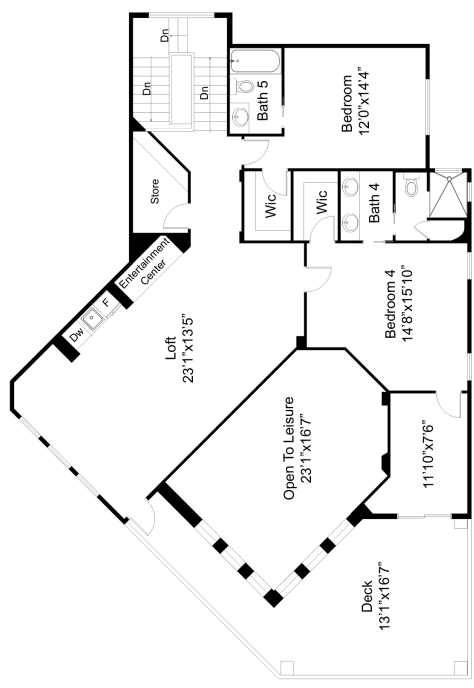

FIRST FLOOR PLAN

SECOND FLOOR PLAN

This floor plan including furniture, fixture measurements and dimensions are approximate and for illustrative purposes only. Boxbrownie.com gives no guarantee, warranty or representation as to the accuracy and layout. All enquiries must be directed to the agent, vendor or party representing this floor plan.

Total: 7,996 SQ.FT.

15143 Brolio Lane