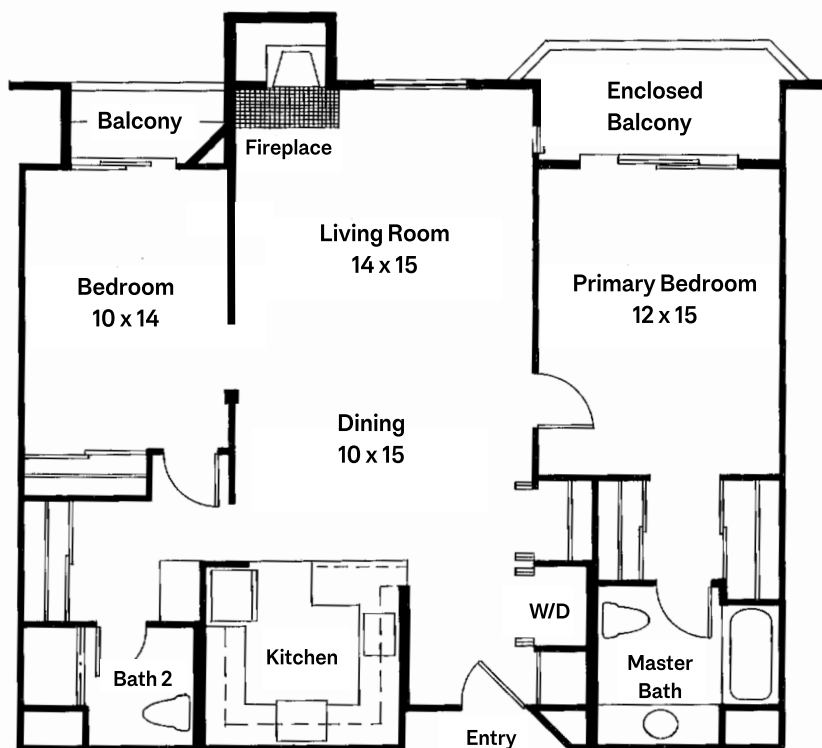

Villa Marin

Unit 217 (Plan E)

2 Bedroom, 2 Baths
1,234 Square Feet

Scale: 1/8" = 1'0"

All measurements are approximate

ENGEL & VÖLKERS[®]
RACHEL PERCIVAL