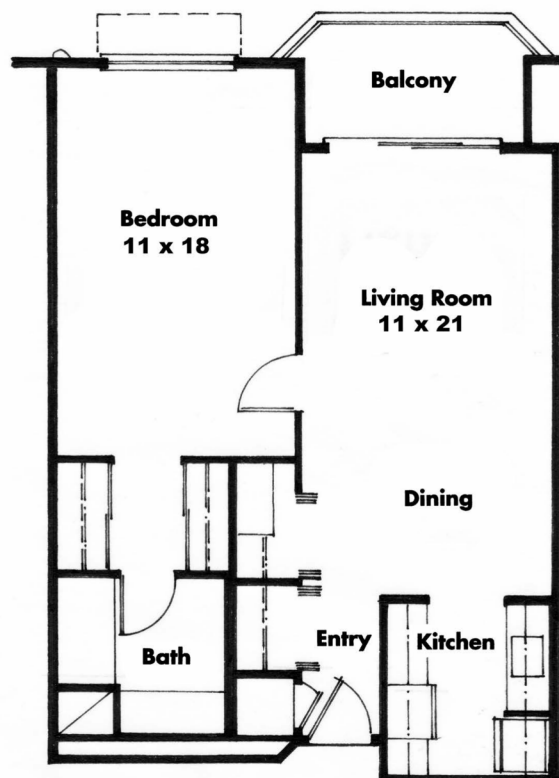

Villa Marin

Unit 222 (Plan B3)

1 Bedroom, 1 Bath
770 Square Feet

Scale: 1/8" = 1'0"

All measurements are approximate

ENGEL & VÖLKERS[®]
RACHEL PERCIVAL