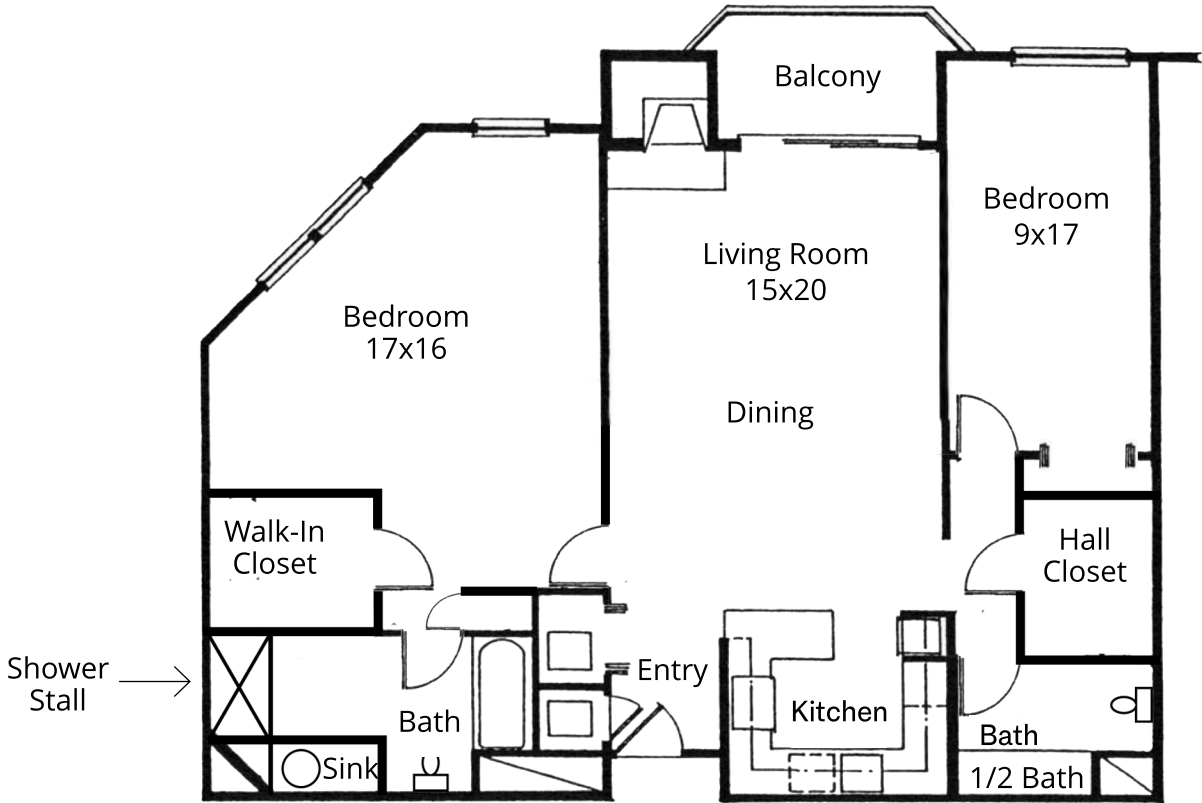

Villa Marin

Unit 247 Plan E3

2 Bedrooms, 1.5 Baths
1,300 Square Feet

Scale: 1/8" = 1'0"

All measurements are approximate