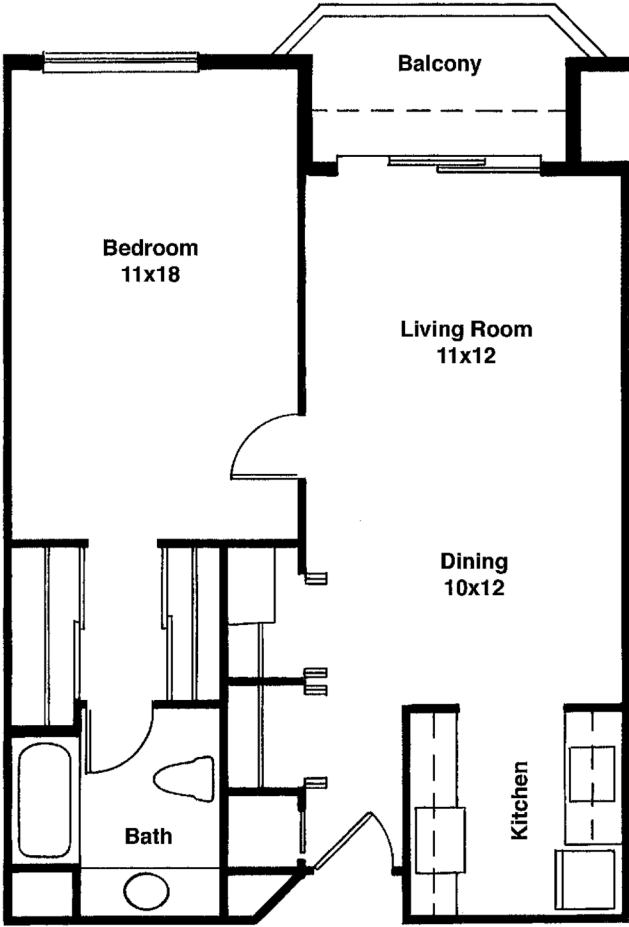

Villa Marin

Unit 432 (Plan B)

1 Bedroom, 1 Bath
790 Square Feet

Scale: 1/8" = 1'0"

All measurements are approximate