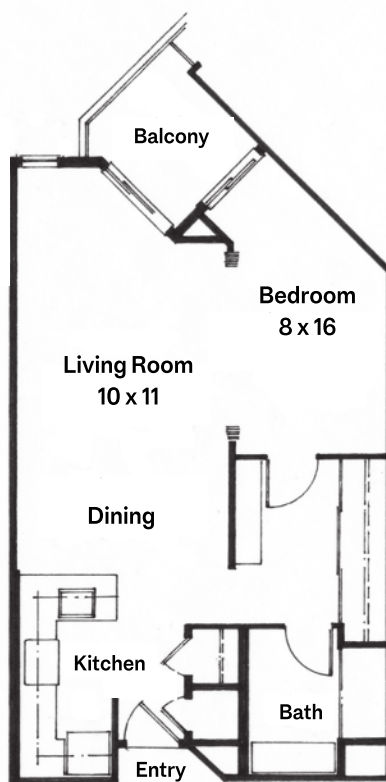

Villa Marin

Unit 116 (Plan A1)

1 Bedroom, 1 Bath
674 Square Feet

Scale: 1/8" = 1'0"

All measurements are approximate

ENGEL & VÖLKERS[®]
RACHEL PERCIVAL