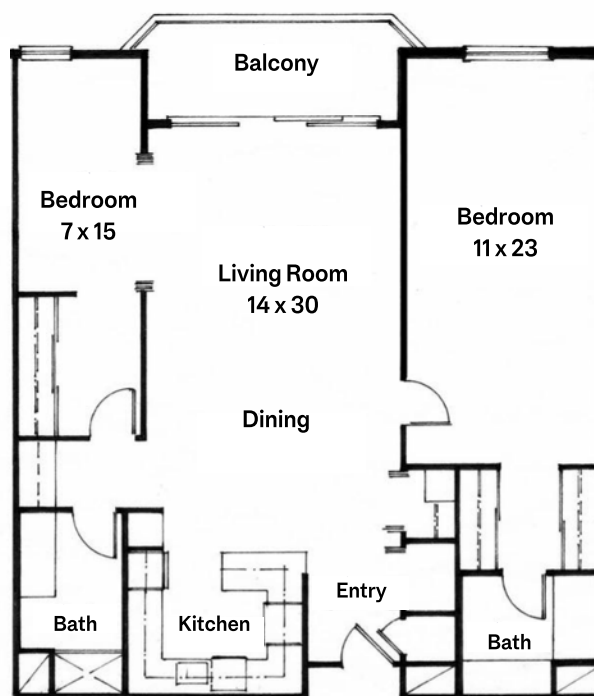

Villa Marin

Unit 118 (Plan E2)

2 Bedroom, 2 Bath
1,240 Square Feet

Scale: 1/8" = 1'0"

All measurements are approximate