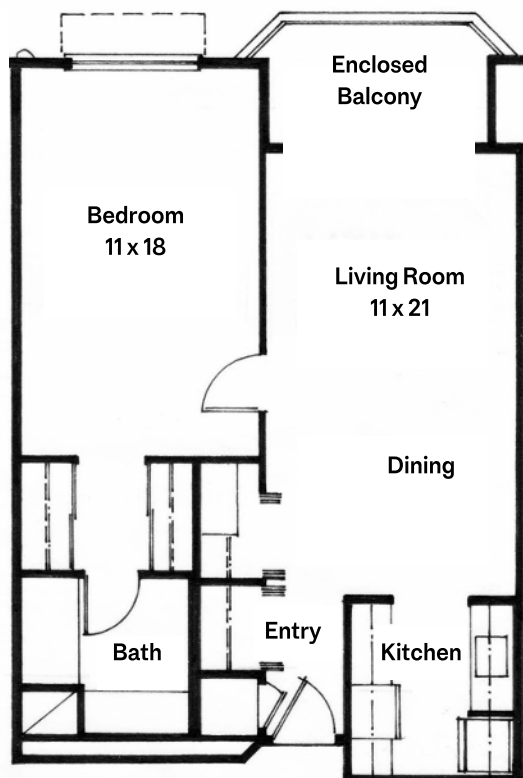

Villa Marin

Unit 124 (Plan B3)

1 Bedroom, 1 Bath
770 Square Feet

Scale: 1/8" = 1'0"

All measurements are approximate

ENGEL & VÖLKERS[®]
RACHEL PERCIVAL