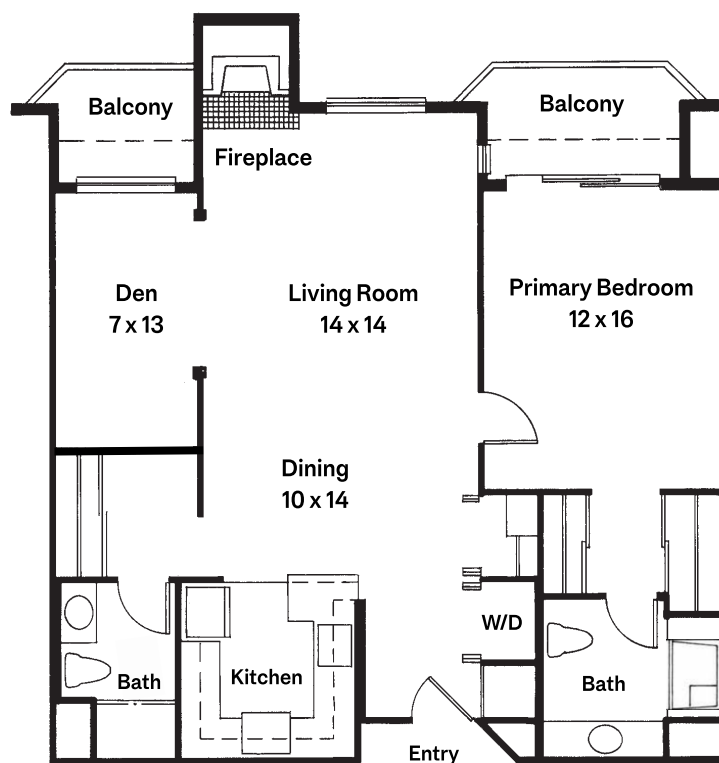

Villa Marin

Unit 210 (Plan D)

1 Bedroom, Den, 2 Baths
1,096 Square Feet

Scale: 1/8" = 1'0"

All measurements are approximate

ENGEL & VÖLKERS[®]
RACHEL PERCIVAL