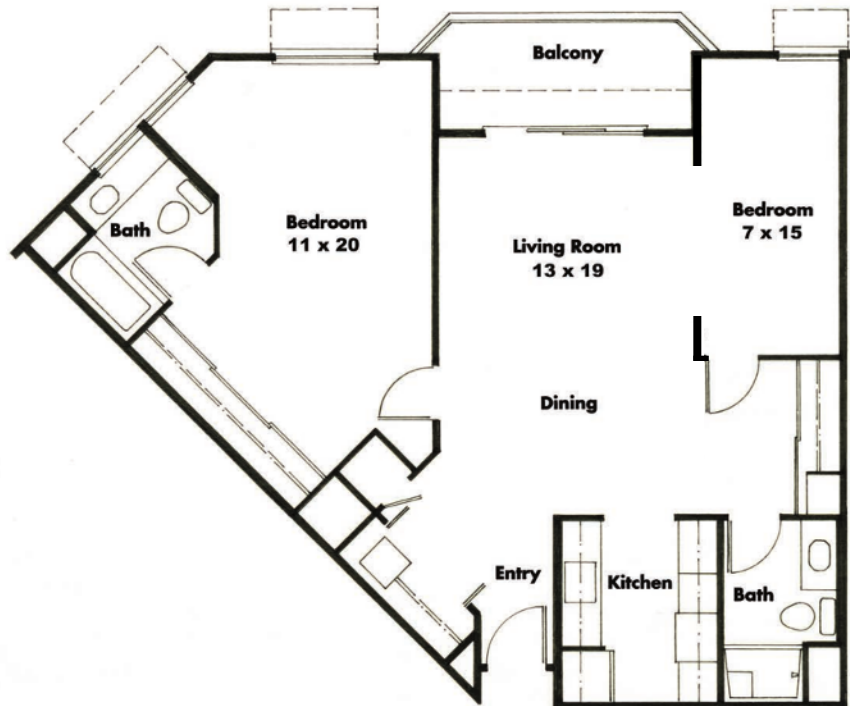

Villa Marin

Unit 319 (Plan C2)

1 Bedroom, Den, 2 Baths
1,030 Square Feet

Scale: 1/8" = 1'0"

All measurements are approximate

ENGEL & VÖLKERS[®]
RACHEL PERCIVAL