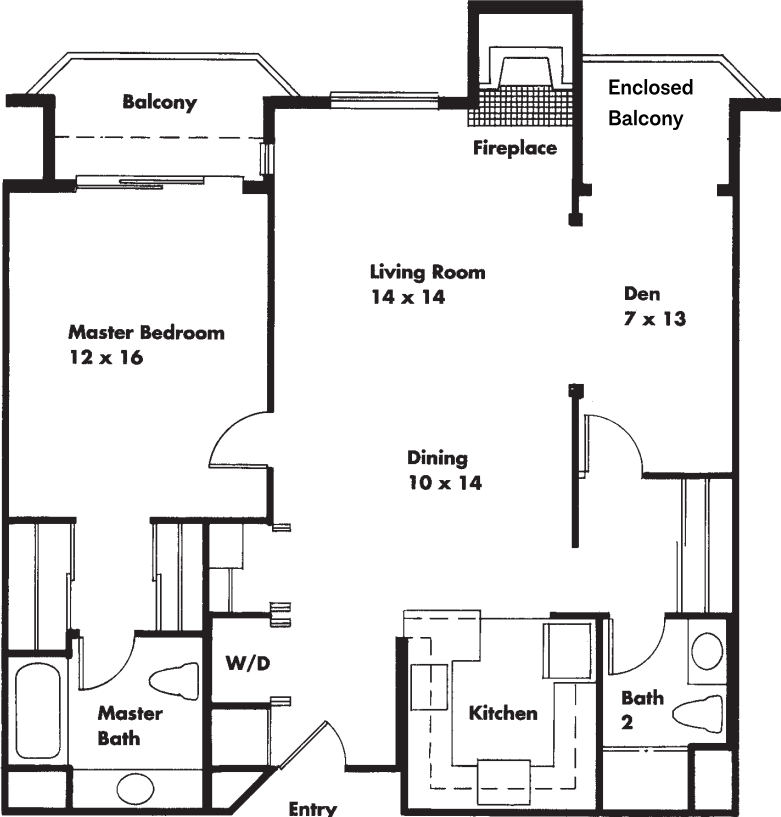

Villa Marin

Unit 340 (Plan D)

1 Bedroom, Den, 2 Baths
1,096 Square Feet

Scale: 1/8" = 1'0"

All measurements are approximate