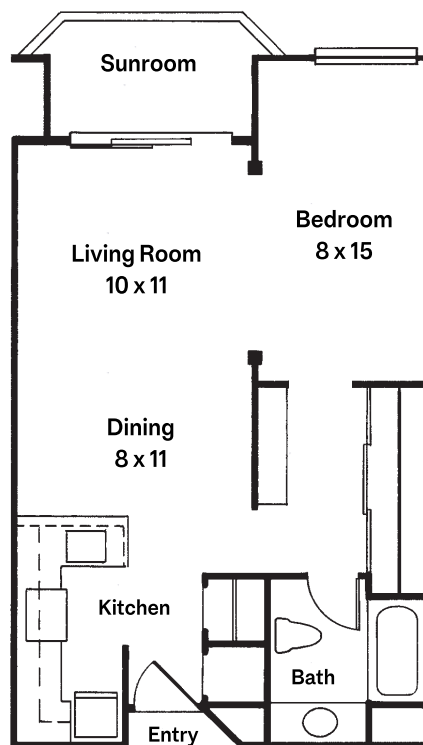

Villa Marin

Unit 436 (Plan A)

1 Bedroom, 1 Bath
660 Square Feet

Scale: 1/8" = 1'0"

All measurements are approximate