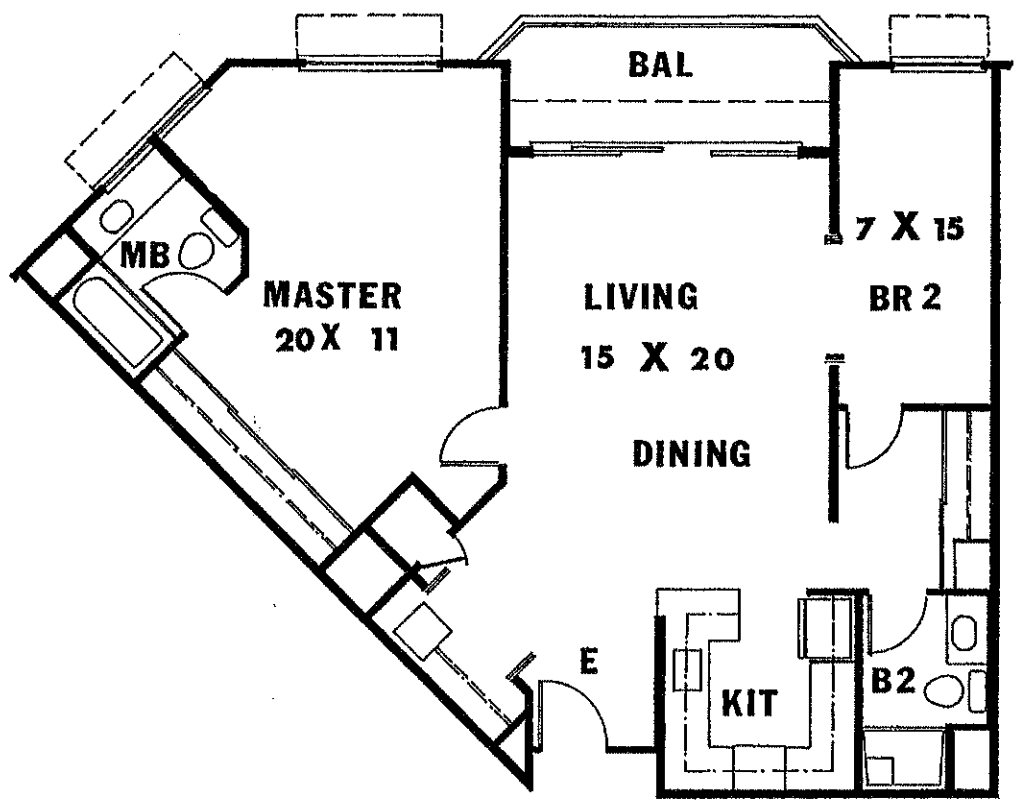

1,030 SQUARE FEET

All measurements are approximate

VILLA MARIN

PLAN C₃

1 BEDROOM, DEN, 2 BATHS
1,060 SQUARE FEET

All measurements are approximate

VILLA MARIN PLAN C4

1 BEDROOM, DEN, 2 BATHS
1,008 SQUARE FEET

All measurements are approximate

VILLA MARIN

PLAN C5

1 BEDROOM, DEN, 2 BATHS

1,015 SQUARE FEET

All measurements are approximate

VILLA MARIN PLAN D

1 BEDROOM, DEN, 2 BATHS
1,096 SQUARE FEET

Scale: 1/8" = 1'0"

All measurements are approximate

VILLA MARIN

PLAN D I

1 BEDROOM, DEN, 2 BATHS
1,150 SQUARE FEET

Scale: 1/8" = 1'0"

All measurements are approximate

VILLA MARIN

PLAN E1

2 BEDROOMS, 2 BATHS

1,250 SQUARE FEET

All measurements are approximate

VILLA MARIN

PLAN E2

2 BEDROOMS, 2 BATHS

1,240 SQUARE FEET