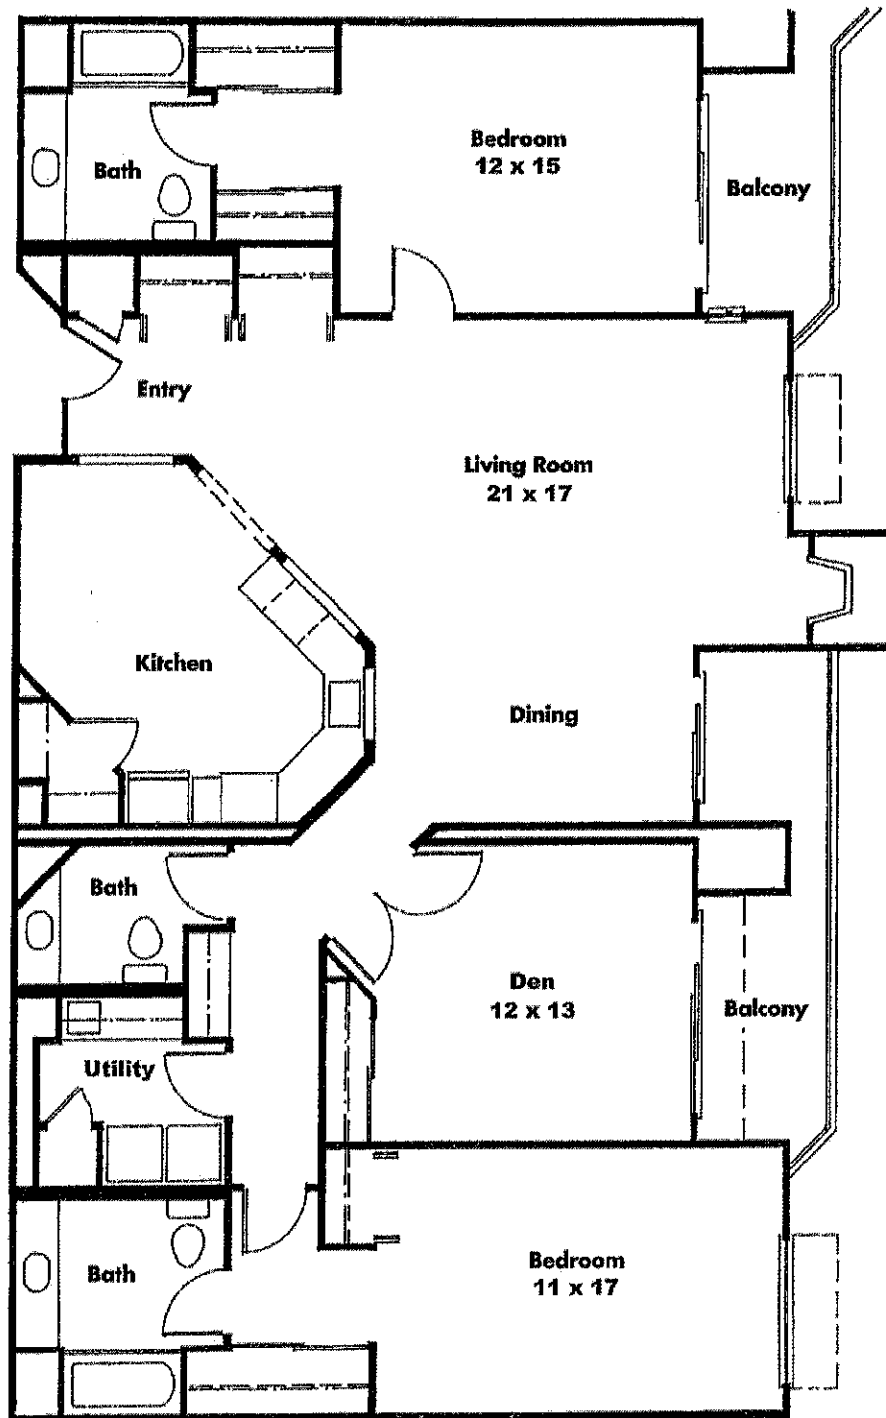

VILLA MARIN

PLAN A

1 BEDROOM, 1 BATH

660 SQUARE FEET

Scale: 1/8" = 1'0"

All measurements are approximate

VILLA MARIN

PLAN A1

PLAN E1

2 BEDROOMS, 2 BATHS

1,250 SQUARE FEET

All measurements are approximate

VILLA MARIN

PLAN E2

2 BEDROOMS, 2 BATHS

1,240 SQUARE FEET

All measurements are approximate

VILLA MARIN

PLAN E₃

2 BEDROOMS, 2 BATHS
1,300 SQUARE FEET

All measurements are approximate

VILLA MARIN PLAN F

3 BEDROOMS, 2 BATHS
1,893 SQUARE FEET

Scale: 1/8" = 1'0"

All measurements are approximate

VILLA MARIN

PLAN F1

3 BEDROOMS, 2 BATHS
1,893 SQUARE FEET

All measurements are approximate

VILLA MARIN

PLAN F2

3 BEDROOMS, 2 BATHS