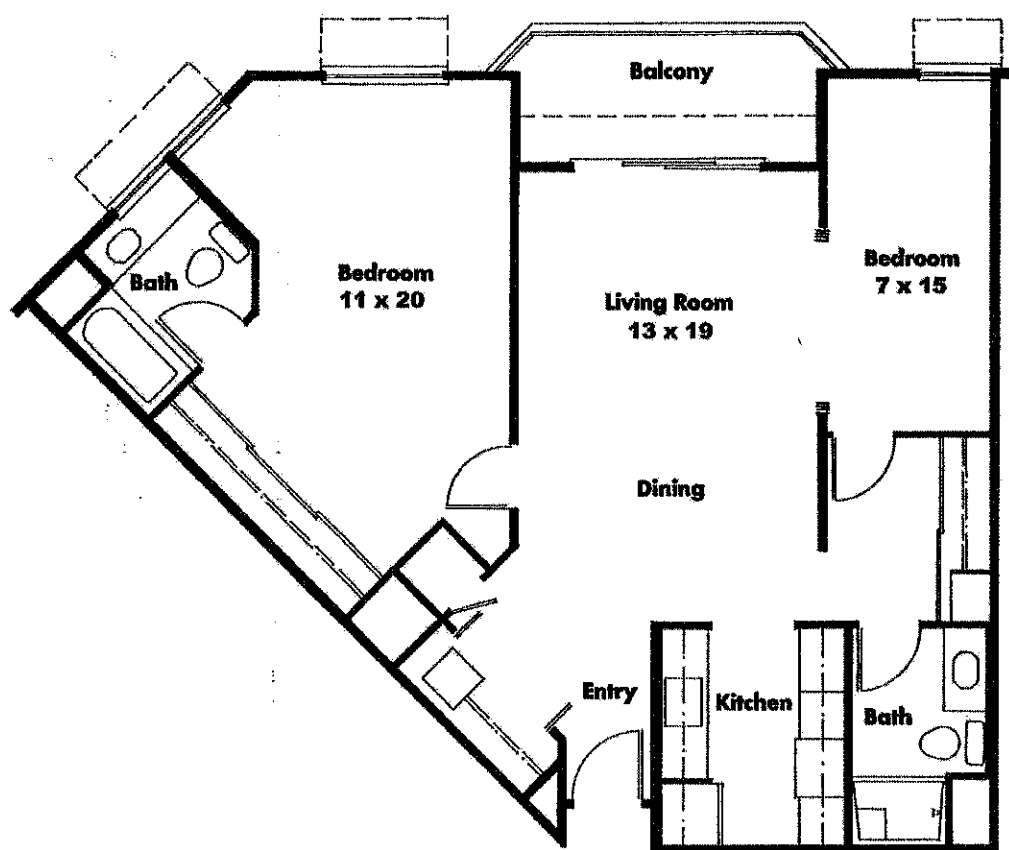

PLAN B1

1 BEDROOM, 1 BATH
820 SQUARE FEET

All measurements are approximate

VILLA MARIN

PLAN B2

1 BEDROOM, 1 BATH
800 SQUARE FEET

All measurements are approximate

VILLA MARIN

All measurements are approximate

VILLA MARIN

PLAN C1

1 BEDROOM, DEN, 2 BATHS
1,120 SQUARE FEET

All measurements are approximate

VILLA MARIN

PLAN C2

1 BEDROOM, DEN, 2 BATHS

1,030 SQUARE FEET

All measurements are approximate

VILLA MARIN

PLAN C₃

1 BEDROOM, DEN, 2 BATHS
1,060 SQUARE FEET

All measurements are approximate

VILLA MARIN PLAN C4

1 BEDROOM, DEN, 2 BATHS
1,008 SQUARE FEET

All measurements are approximate

VILLA MARIN

PLAN C5

1 BEDROOM, DEN, 2 BATHS

1,015 SQUARE FEET

All measurements are approximate

VILLA MARIN PLAN D

1 BEDROOM, DEN, 2 BATHS
1,096 SQUARE FEET