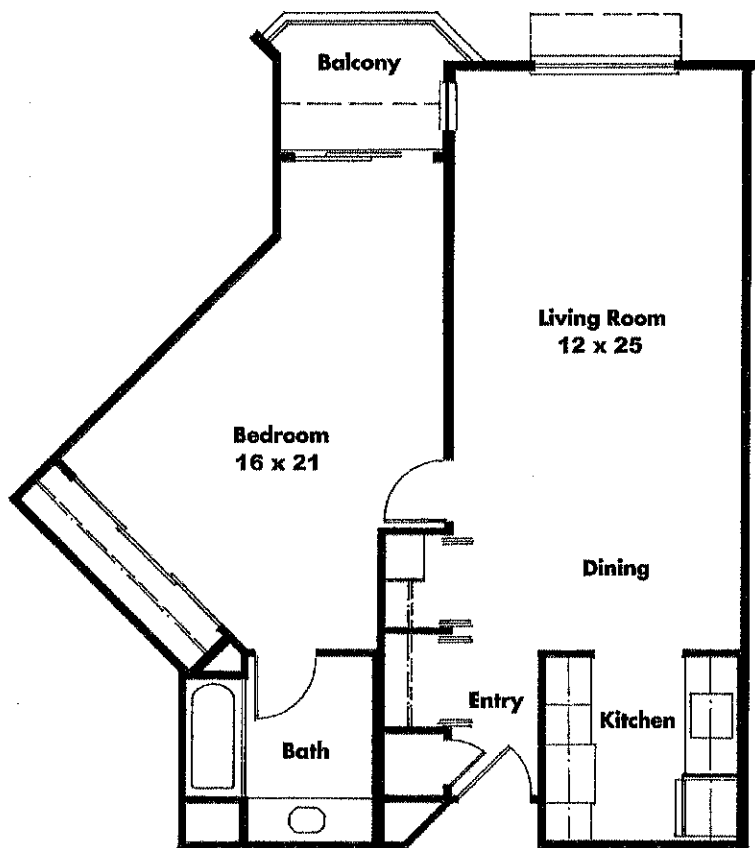

VILLA MARIN

PLAN A

1 BEDROOM, 1 BATH

660 SQUARE FEET

Scale: 1/8" = 1'0"

All measurements are approximate

VILLA MARIN

PLAN A1

1 BEDROOM, 1 BATH

674 SQUARE FEET

All measurements are approximate

VILLA MARIN PLAN B

1 BEDROOM, 1 BATH

790 SQUARE FEET

All measurements are approximate

VILLA MARIN

PLAN B1

1 BEDROOM, 1 BATH
820 SQUARE FEET

All measurements are approximate

VILLA MARIN

PLAN B2

1 BEDROOM, 1 BATH
800 SQUARE FEET

All measurements are approximate

VILLA MARIN

PLAN B₃

1 BEDROOM, 1 BATH

770 SQUARE FEET

All measurements are approximate

VILLA MARIN

PLAN C

1 BEDROOM, DEN, 2 BATHS
1,000 SQUARE FEET

Scale: 1/8" = 1'0"