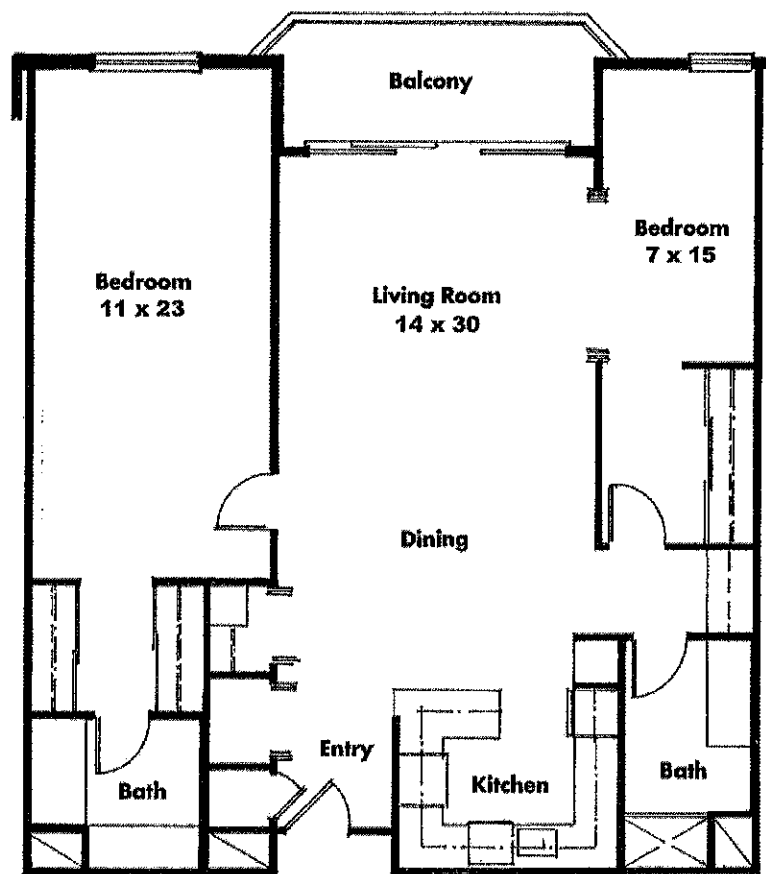

Scale: 1/8" = 1'0"

All measurements are approximate

VILLA MARIN

PLAN D I

1 BEDROOM, DEN, 2 BATHS
1,150 SQUARE FEET

Scale: 1/8" = 1'0"

All measurements are approximate

VILLA MARIN

PLAN E1

2 BEDROOMS, 2 BATHS

1,250 SQUARE FEET

All measurements are approximate

VILLA MARIN

PLAN E2

2 BEDROOMS, 2 BATHS

1,240 SQUARE FEET

All measurements are approximate

VILLA MARIN

PLAN E₃

2 BEDROOMS, 2 BATHS
1,300 SQUARE FEET

All measurements are approximate

VILLA MARIN PLAN F

3 BEDROOMS, 2 BATHS
1,893 SQUARE FEET

Scale: 1/8" = 1'0"

All measurements are approximate

VILLA MARIN

PLAN F1

3 BEDROOMS, 2 BATHS
1,893 SQUARE FEET

All measurements are approximate

VILLA MARIN

PLAN F2

3 BEDROOMS, 2 BATHS