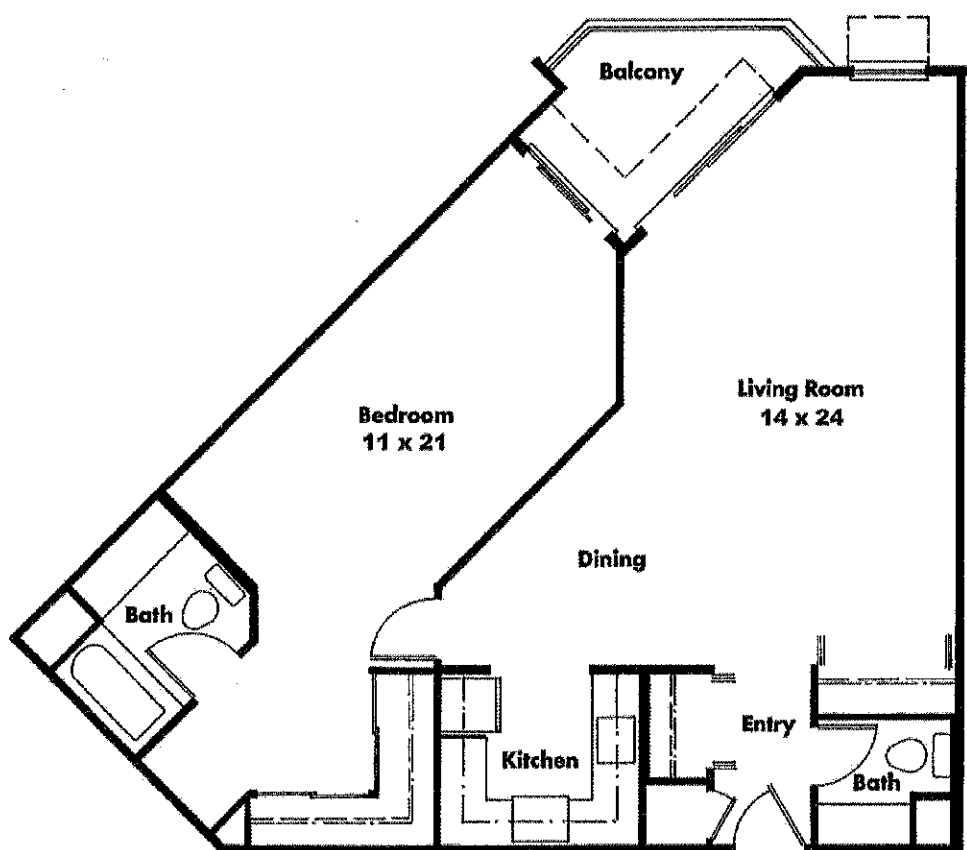

All measurements are approximate

VILLA MARIN

PLAN C1

1 BEDROOM, DEN, 2 BATHS
1,120 SQUARE FEET

All measurements are approximate

VILLA MARIN

PLAN C2

1 BEDROOM, DEN, 2 BATHS

1,030 SQUARE FEET

All measurements are approximate

VILLA MARIN

PLAN C₃

1 BEDROOM, DEN, 2 BATHS
1,060 SQUARE FEET

All measurements are approximate

VILLA MARIN PLAN C4

1 BEDROOM, DEN, 2 BATHS
1,008 SQUARE FEET

All measurements are approximate

VILLA MARIN

PLAN C5

1 BEDROOM, DEN, 2 BATHS

1,015 SQUARE FEET

All measurements are approximate

VILLA MARIN PLAN D

1 BEDROOM, DEN, 2 BATHS
1,096 SQUARE FEET

Scale: 1/8" = 1'0"

All measurements are approximate

VILLA MARIN

PLAN D I

1 BEDROOM, DEN, 2 BATHS
1,150 SQUARE FEET

Scale: 1/8" = 1'0"

All measurements are approximate

VILLA MARIN