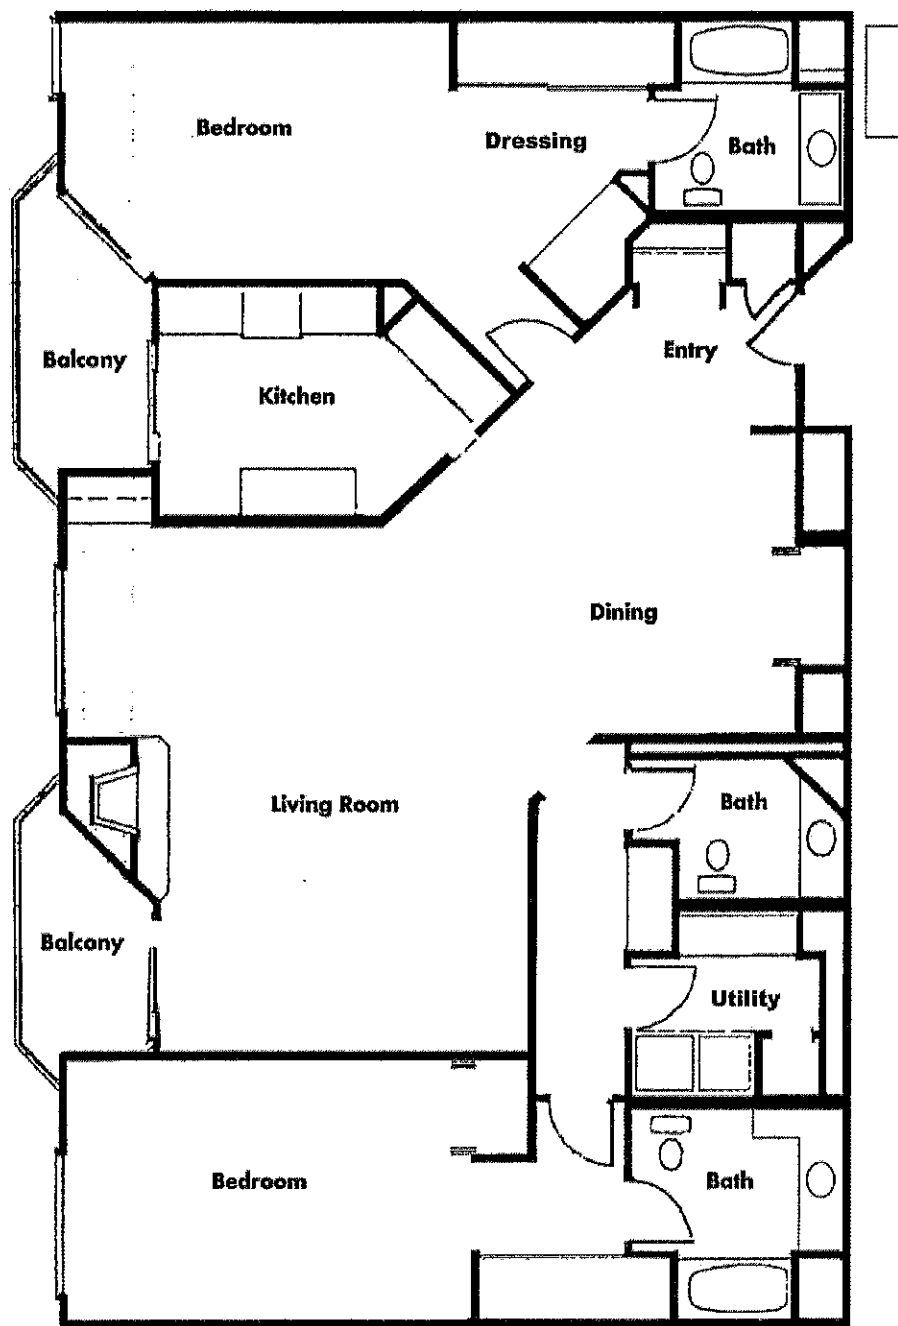

VILLA MARIN

PLAN A

1 BEDROOM, 1 BATH

660 SQUARE FEET

Scale: 1/8" = 1'0"

All measurements are approximate

VILLA MARIN

PLAN A1

All measurements are approximate

VILLA MARIN

PLAN E₃

2 BEDROOMS, 2 BATHS
1,300 SQUARE FEET

All measurements are approximate

VILLA MARIN PLAN F

3 BEDROOMS, 2 BATHS
1,893 SQUARE FEET

Scale: 1/8" = 1'0"

All measurements are approximate

VILLA MARIN

PLAN F1

3 BEDROOMS, 2 BATHS
1,893 SQUARE FEET

All measurements are approximate

VILLA MARIN

PLAN F2

3 BEDROOMS, 2 BATHS

1,840 SQUARE FEET

All measurements are approximate

VILLA MARIN

PLAN F3

3 BEDROOMS, 2 BATHS
2,294 SQUARE FEET

All measurements are approximate

VILLA MARIN

PLAN F4