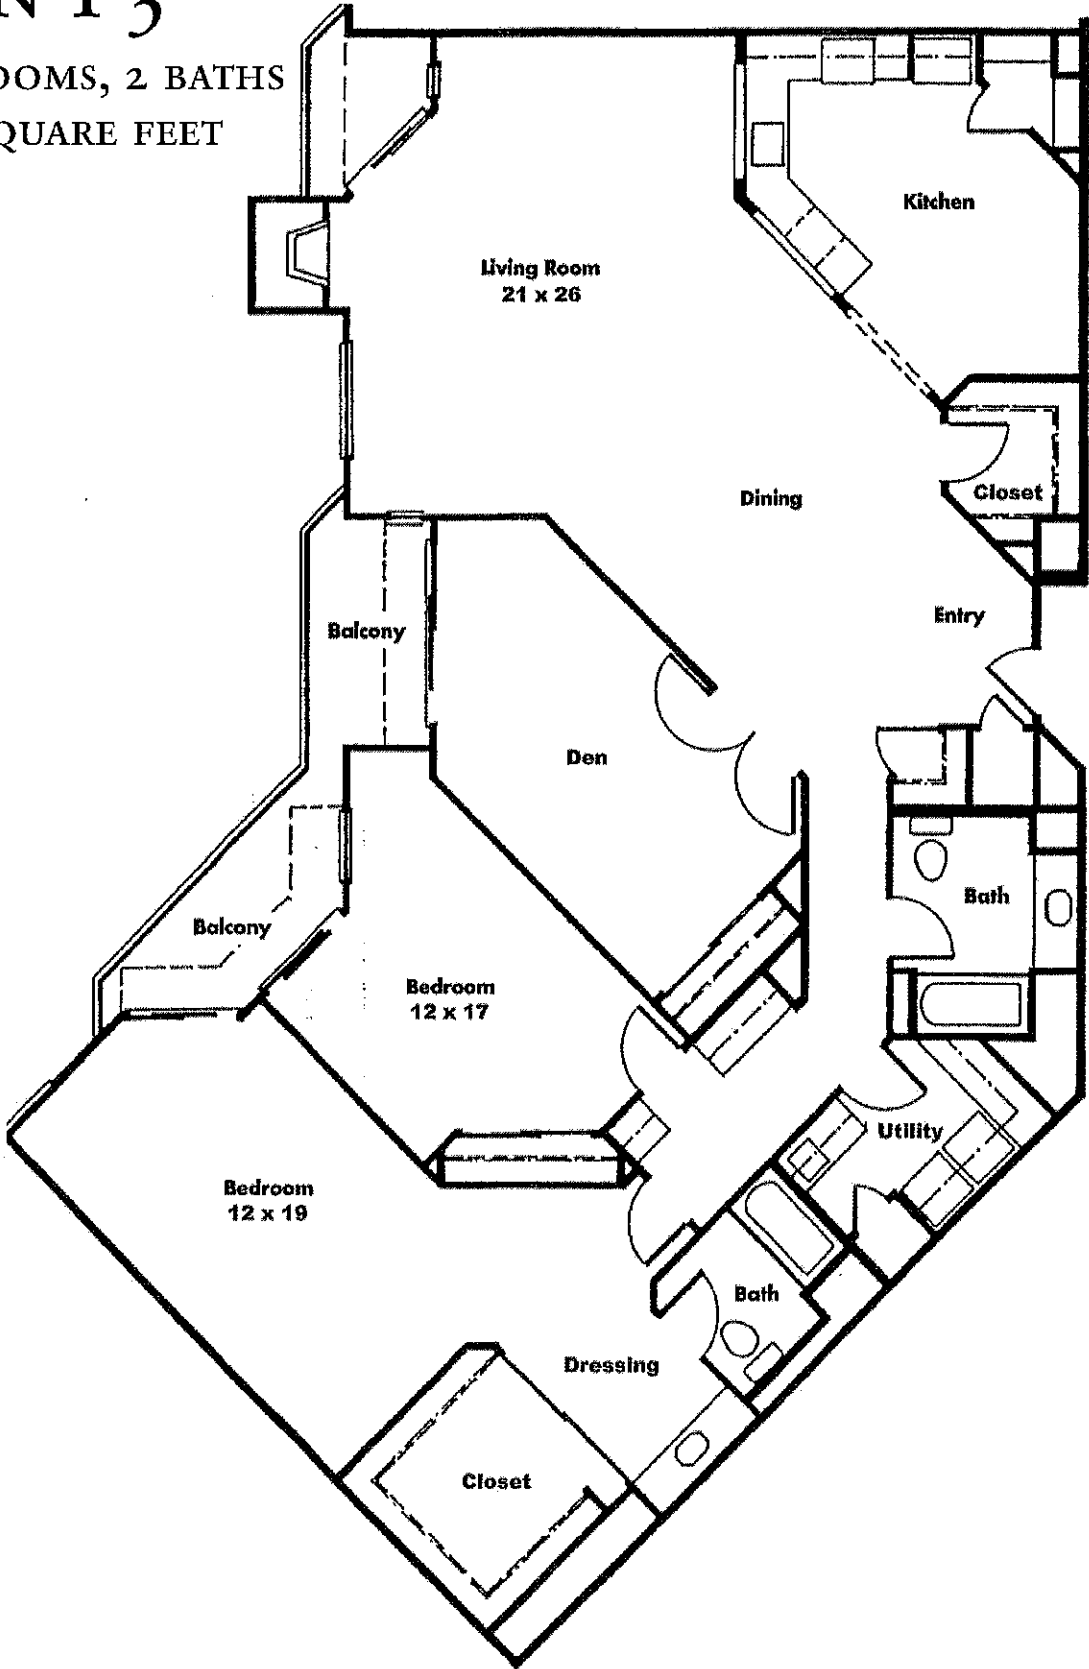

VILLA MARIN

PLAN A

1 BEDROOM, 1 BATH

660 SQUARE FEET

Scale: 1/8" = 1'0"

All measurements are approximate

VILLA MARIN

PLAN A1

All measurements are approximate

VILLA MARIN

PLAN F1

3 BEDROOMS, 2 BATHS
1,893 SQUARE FEET

All measurements are approximate

VILLA MARIN

PLAN F2

3 BEDROOMS, 2 BATHS

1,840 SQUARE FEET

All measurements are approximate

VILLA MARIN

PLAN F3

3 BEDROOMS, 2 BATHS
2,294 SQUARE FEET

All measurements are approximate

VILLA MARIN

PLAN F4

3 BEDROOMS, 2 BATHS

2,084 SQUARE FEET

All measurements are approximate

VILLA MARIN PLAN P

3 BEDROOMS, 2 BATHS
1,710 SQUARE FEET

Scale: 1/8" = 1'0"

All measurements are approximate

VILLA MARIN PLAN P I