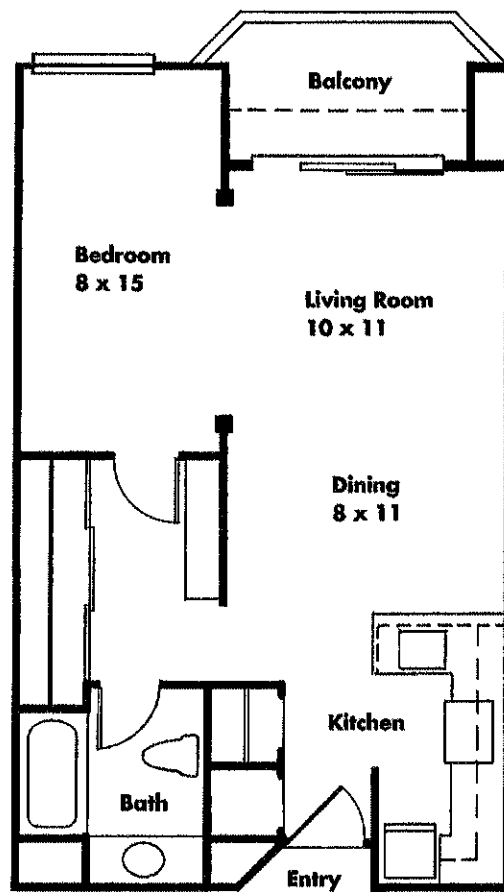

VILLA MARIN

PLAN A

1 BEDROOM, 1 BATH

660 SQUARE FEET

Scale: 1/8" = 1'0"

All measurements are approximate

VILLA MARIN

PLAN A1

1 BEDROOM, 1 BATH

674 SQUARE FEET

All measurements are approximate

VILLA MARIN PLAN B

1 BEDROOM, 1 BATH

790 SQUARE FEET

All measurements are approximate

VILLA MARIN

PLAN B1

1 BEDROOM, 1 BATH
820 SQUARE FEET

All measurements are approximate

VILLA MARIN

PLAN B2

1 BEDROOM, 1 BATH
800 SQUARE FEET

All measurements are approximate

VILLA MARIN