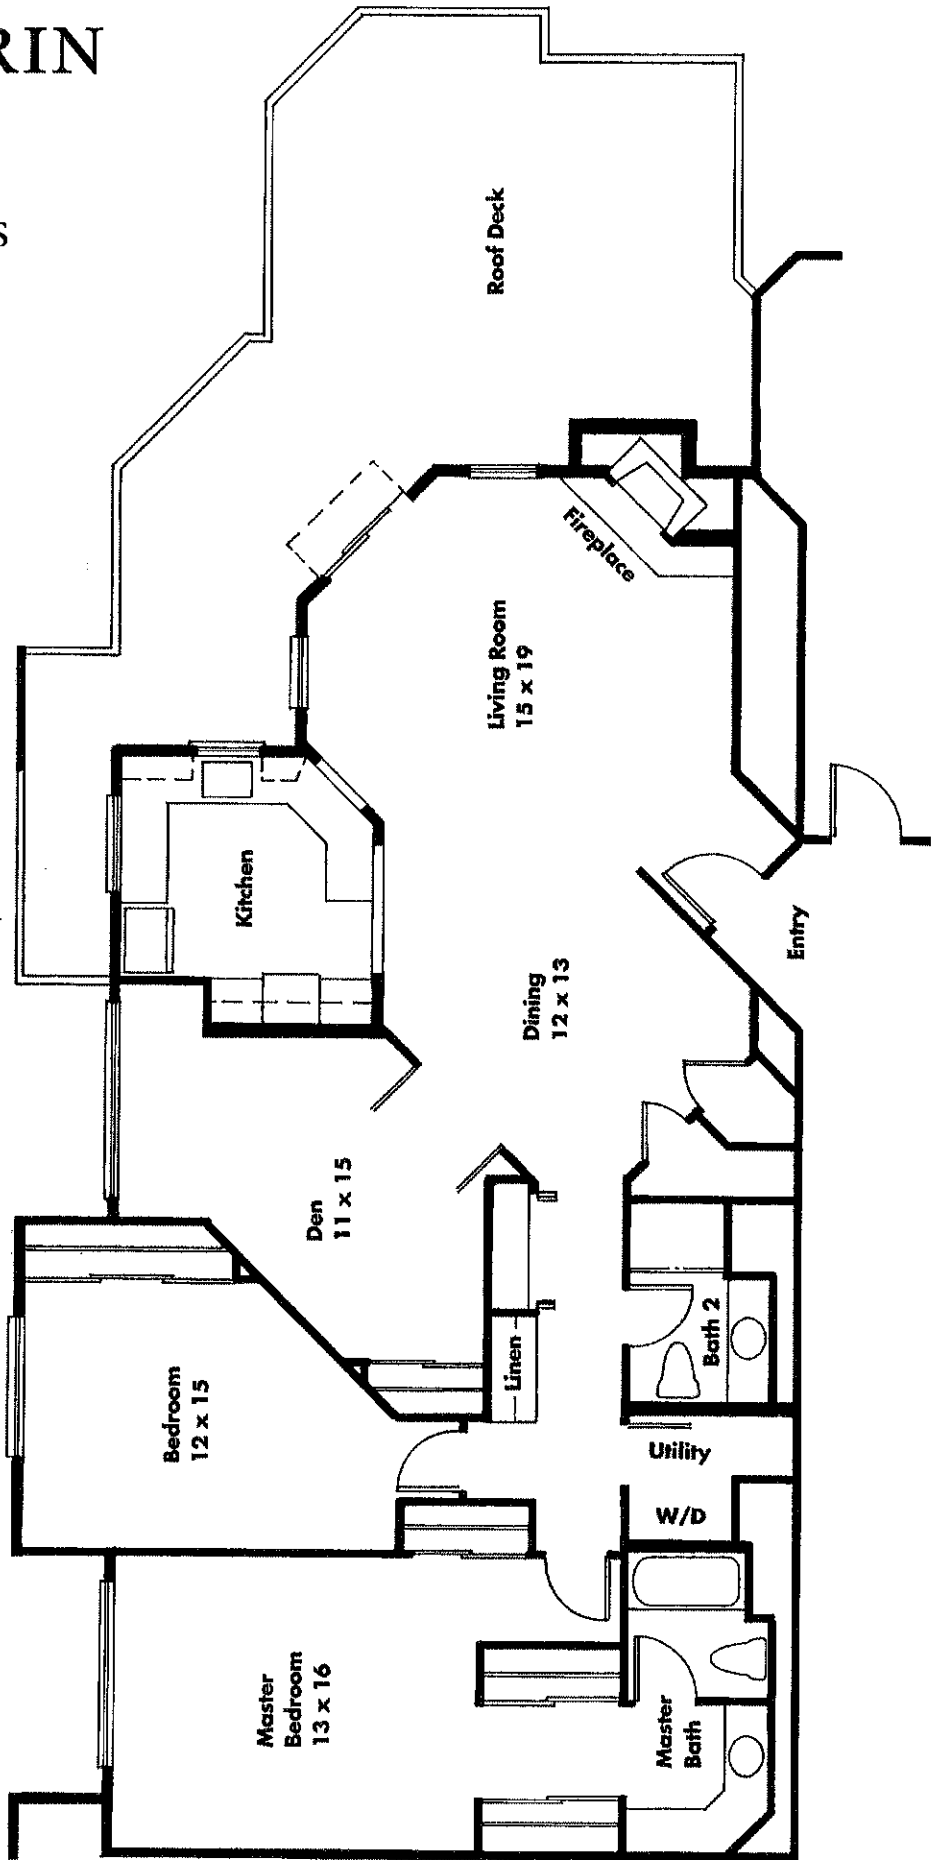

VILLA MARIN

PLAN A

1 BEDROOM, 1 BATH

660 SQUARE FEET

Scale: 1/8" = 1'0"

All measurements are approximate

VILLA MARIN

PLAN A1

1,840 SQUARE FEET

All measurements are approximate

VILLA MARIN

PLAN F3

3 BEDROOMS, 2 BATHS
2,294 SQUARE FEET

All measurements are approximate

VILLA MARIN

PLAN F4

3 BEDROOMS, 2 BATHS

2,084 SQUARE FEET

All measurements are approximate

VILLA MARIN PLAN P

3 BEDROOMS, 2 BATHS
1,710 SQUARE FEET

Scale: 1/8" = 1'0"

All measurements are approximate

VILLA MARIN PLAN P I

3 BEDROOMS, 2 BATHS
1,630 SQUARE FEET

All measurements are approximate

VILLA MARIN

PLAN P2

3 BEDROOMS, 2 BATHS
1,400 SQUARE FEET

All measurements are approximate