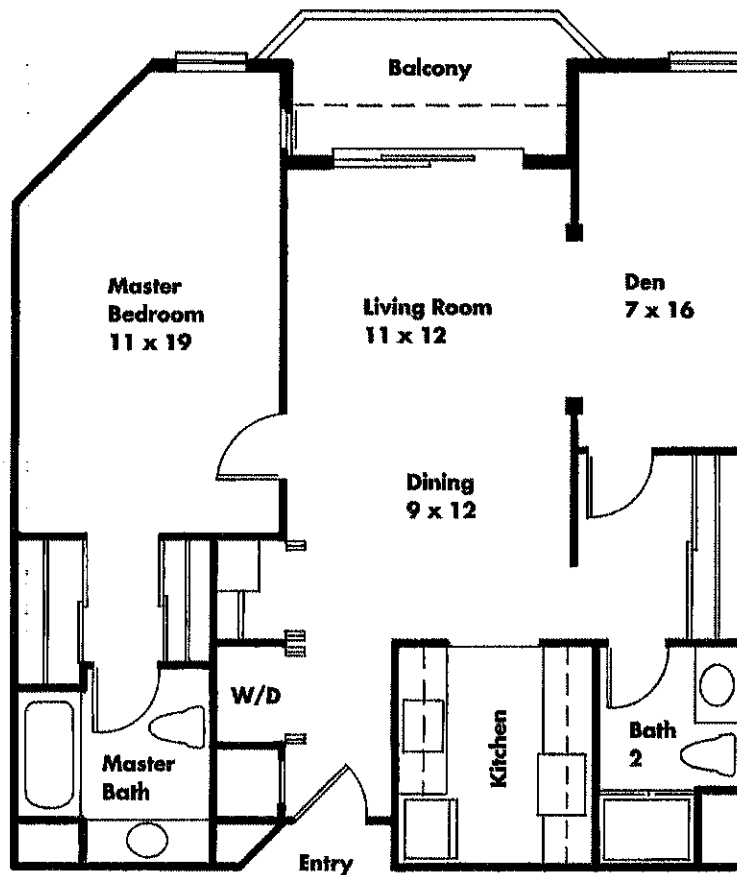

VILLA MARIN

PLAN A

1 BEDROOM, 1 BATH

660 SQUARE FEET

Scale: 1/8" = 1'0"

All measurements are approximate

VILLA MARIN

PLAN A1

PLAN B1

1 BEDROOM, 1 BATH
820 SQUARE FEET

All measurements are approximate

VILLA MARIN

PLAN B2

1 BEDROOM, 1 BATH
800 SQUARE FEET

All measurements are approximate

VILLA MARIN

PLAN B₃

1 BEDROOM, 1 BATH

770 SQUARE FEET

All measurements are approximate

VILLA MARIN

PLAN C

1 BEDROOM, DEN, 2 BATHS
1,000 SQUARE FEET

Scale: 1/8" = 1'0"

All measurements are approximate

VILLA MARIN

PLAN C1

1 BEDROOM, DEN, 2 BATHS
1,120 SQUARE FEET

All measurements are approximate

VILLA MARIN

PLAN C2

1 BEDROOM, DEN, 2 BATHS