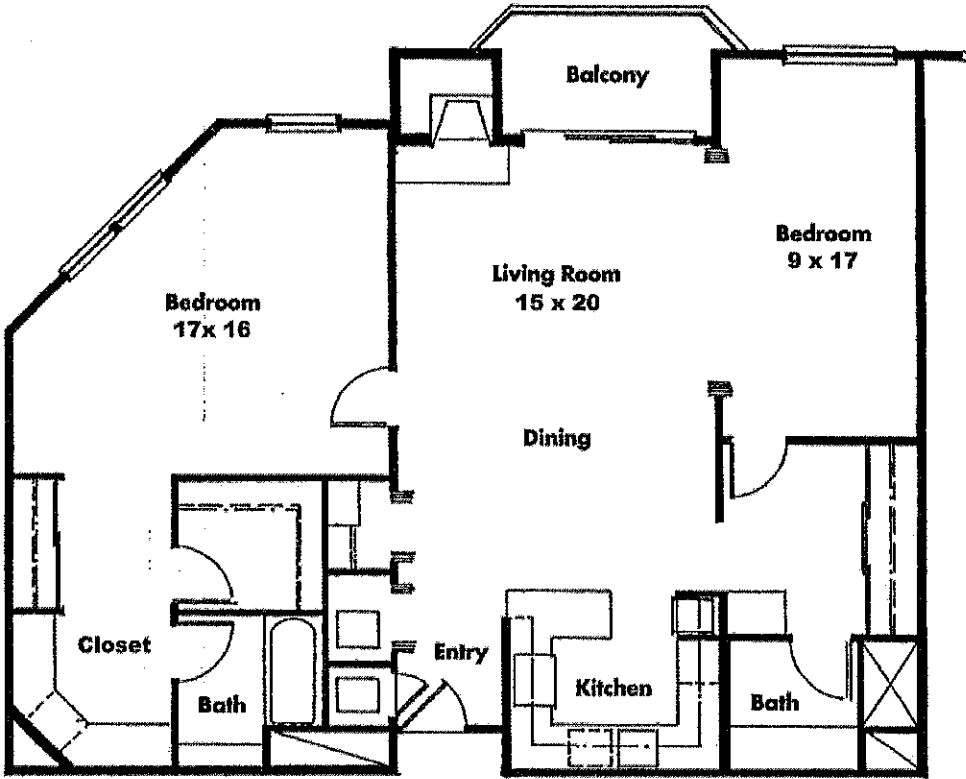

Scale: 1/8" = 1'0"

All measurements are approximate

VILLA MARIN

PLAN D I

1 BEDROOM, DEN, 2 BATHS
1,150 SQUARE FEET

Scale: 1/8" = 1'0"

All measurements are approximate

VILLA MARIN

PLAN E1

2 BEDROOMS, 2 BATHS

1,250 SQUARE FEET

All measurements are approximate

VILLA MARIN

PLAN E2

2 BEDROOMS, 2 BATHS

1,240 SQUARE FEET

All measurements are approximate

VILLA MARIN

PLAN E₃

2 BEDROOMS, 2 BATHS
1,300 SQUARE FEET

All measurements are approximate

VILLA MARIN PLAN F

3 BEDROOMS, 2 BATHS
1,893 SQUARE FEET

Scale: 1/8" = 1'0"

All measurements are approximate

VILLA MARIN

PLAN F1

3 BEDROOMS, 2 BATHS
1,893 SQUARE FEET

All measurements are approximate

VILLA MARIN

PLAN F2

3 BEDROOMS, 2 BATHS