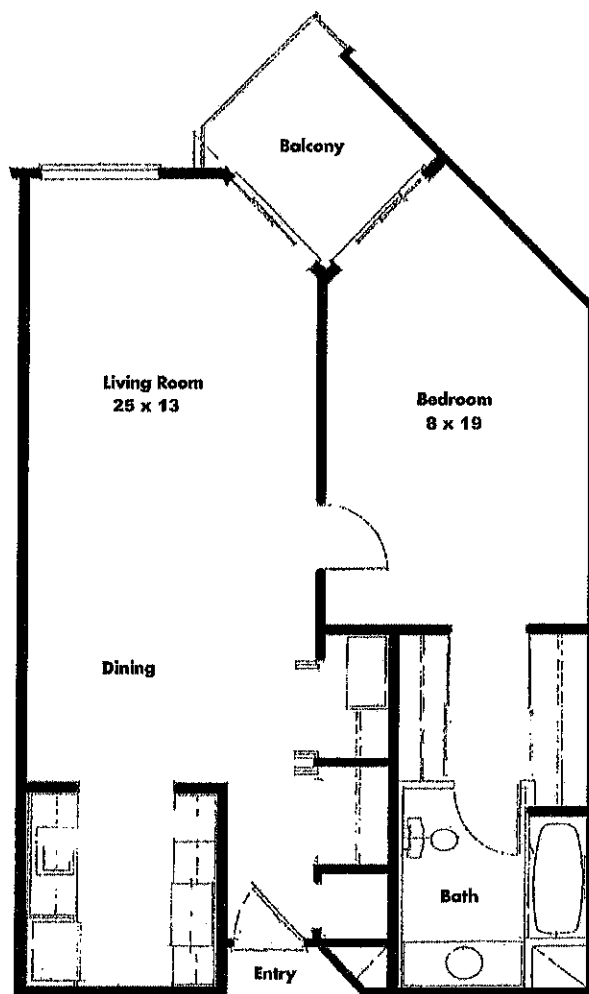

VILLA MARIN

PLAN A

1 BEDROOM, 1 BATH

660 SQUARE FEET

Scale: 1/8" = 1'0"

All measurements are approximate

VILLA MARIN

PLAN A1

1 BEDROOM, 1 BATH

674 SQUARE FEET

All measurements are approximate

VILLA MARIN PLAN B

1 BEDROOM, 1 BATH

790 SQUARE FEET

All measurements are approximate

VILLA MARIN

PLAN B1

1 BEDROOM, 1 BATH
820 SQUARE FEET

All measurements are approximate

VILLA MARIN

PLAN B2

1 BEDROOM, 1 BATH
800 SQUARE FEET

All measurements are approximate

VILLA MARIN

PLAN B₃

1 BEDROOM, 1 BATH

770 SQUARE FEET

All measurements are approximate

VILLA MARIN

PLAN C

1 BEDROOM, DEN, 2 BATHS
1,000 SQUARE FEET

Scale: 1/8" = 1'0"