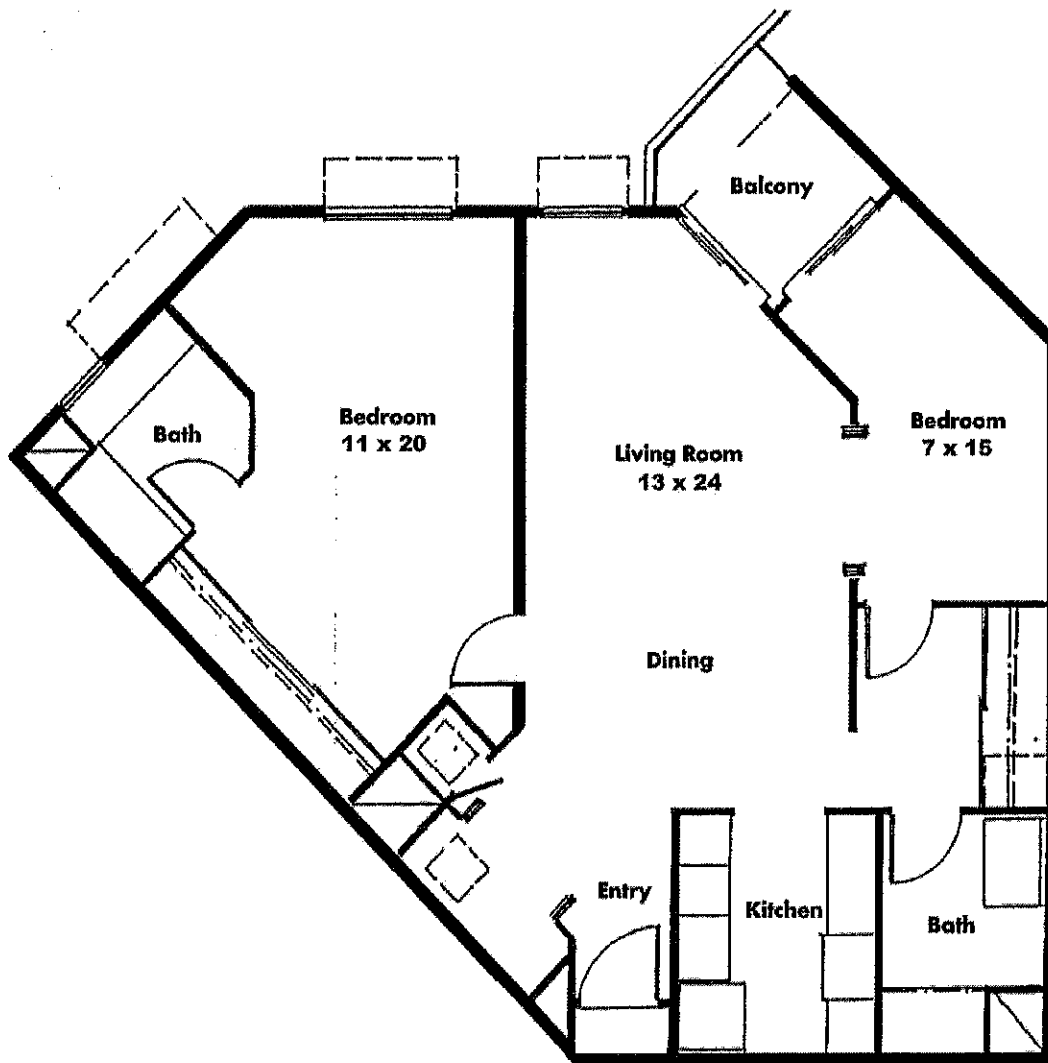

All measurements are approximate

VILLA MARIN

PLAN C1

1 BEDROOM, DEN, 2 BATHS
1,120 SQUARE FEET

All measurements are approximate

VILLA MARIN

PLAN C2

1 BEDROOM, DEN, 2 BATHS

1,030 SQUARE FEET

All measurements are approximate

VILLA MARIN

PLAN C₃

1 BEDROOM, DEN, 2 BATHS
1,060 SQUARE FEET

All measurements are approximate

VILLA MARIN PLAN C4

1 BEDROOM, DEN, 2 BATHS
1,008 SQUARE FEET

All measurements are approximate

VILLA MARIN

PLAN C5

1 BEDROOM, DEN, 2 BATHS

1,015 SQUARE FEET

All measurements are approximate

VILLA MARIN PLAN D

1 BEDROOM, DEN, 2 BATHS
1,096 SQUARE FEET

Scale: 1/8" = 1'0"

All measurements are approximate

VILLA MARIN

PLAN D I

1 BEDROOM, DEN, 2 BATHS
1,150 SQUARE FEET

Scale: 1/8" = 1'0"

All measurements are approximate

VILLA MARIN