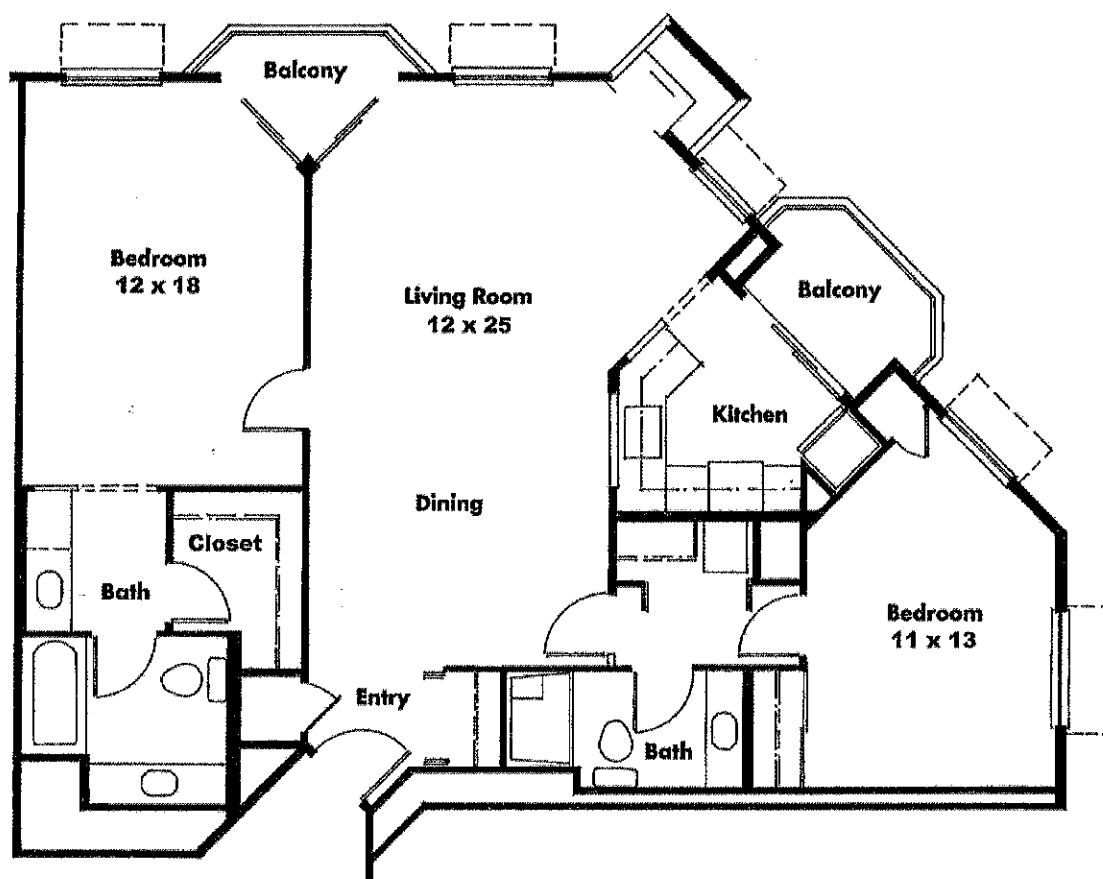

All measurements are approximate

VILLA MARIN

PLAN C5

1 BEDROOM, DEN, 2 BATHS

1,015 SQUARE FEET

All measurements are approximate

VILLA MARIN PLAN D

1 BEDROOM, DEN, 2 BATHS
1,096 SQUARE FEET

Scale: 1/8" = 1'0"

All measurements are approximate

VILLA MARIN

PLAN D I

1 BEDROOM, DEN, 2 BATHS
1,150 SQUARE FEET

Scale: 1/8" = 1'0"

All measurements are approximate

VILLA MARIN

PLAN E1

2 BEDROOMS, 2 BATHS

1,250 SQUARE FEET

All measurements are approximate

VILLA MARIN

PLAN E2

2 BEDROOMS, 2 BATHS

1,240 SQUARE FEET

All measurements are approximate

VILLA MARIN

PLAN E₃

2 BEDROOMS, 2 BATHS
1,300 SQUARE FEET

All measurements are approximate

VILLA MARIN PLAN F

3 BEDROOMS, 2 BATHS
1,893 SQUARE FEET

Scale: 1/8" = 1'0"