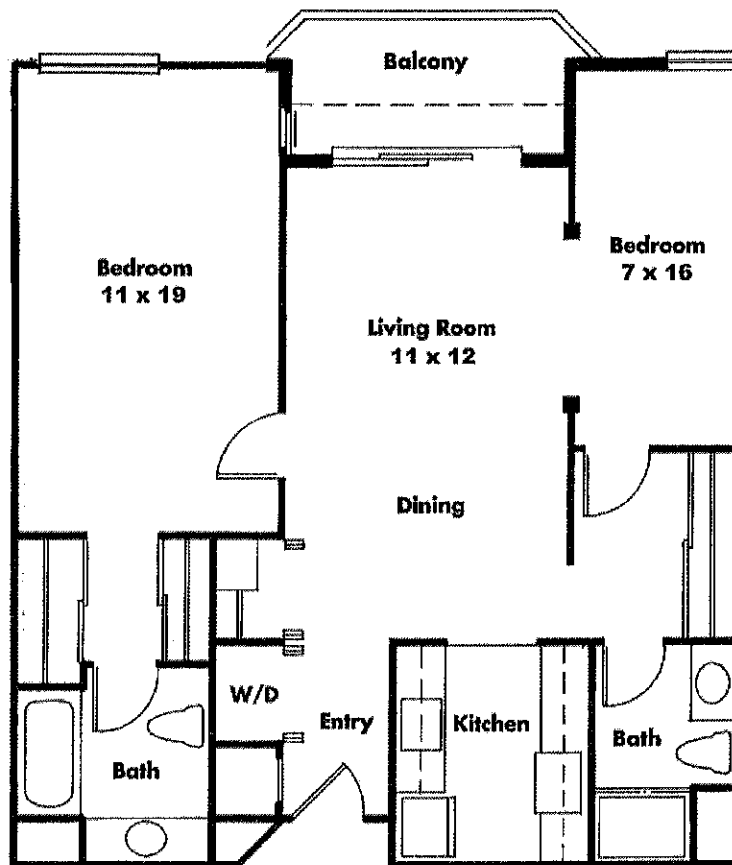

All measurements are approximate

VILLA MARIN

PLAN C1

1 BEDROOM, DEN, 2 BATHS
1,120 SQUARE FEET

All measurements are approximate

VILLA MARIN

PLAN C2

1 BEDROOM, DEN, 2 BATHS

1,030 SQUARE FEET

All measurements are approximate

VILLA MARIN

PLAN C₃

1 BEDROOM, DEN, 2 BATHS
1,060 SQUARE FEET

All measurements are approximate

VILLA MARIN PLAN C4

1 BEDROOM, DEN, 2 BATHS
1,008 SQUARE FEET

All measurements are approximate

VILLA MARIN

PLAN C5

1 BEDROOM, DEN, 2 BATHS

1,015 SQUARE FEET

All measurements are approximate

VILLA MARIN PLAN D

1 BEDROOM, DEN, 2 BATHS
1,096 SQUARE FEET

Scale: 1/8" = 1'0"

All measurements are approximate

VILLA MARIN

PLAN D I

1 BEDROOM, DEN, 2 BATHS
1,150 SQUARE FEET

Scale: 1/8" = 1'0"

All measurements are approximate

VILLA MARIN