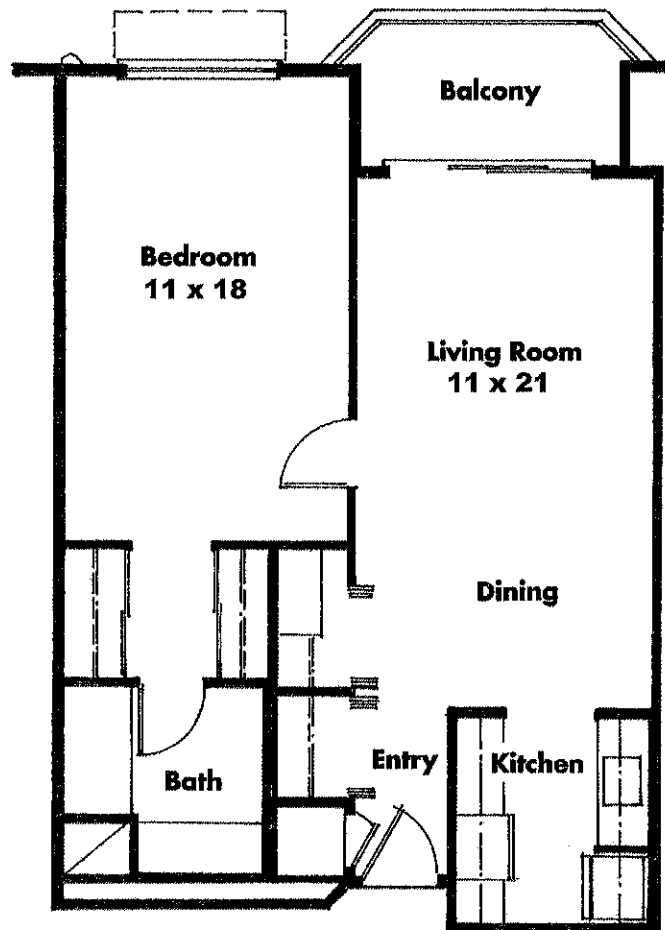

VILLA MARIN

PLAN A

1 BEDROOM, 1 BATH

660 SQUARE FEET

Scale: 1/8" = 1'0"

All measurements are approximate

VILLA MARIN

PLAN A1

1 BEDROOM, 1 BATH

674 SQUARE FEET

All measurements are approximate

VILLA MARIN PLAN B

1 BEDROOM, 1 BATH

790 SQUARE FEET

All measurements are approximate

VILLA MARIN

PLAN B1

1 BEDROOM, 1 BATH
820 SQUARE FEET

All measurements are approximate

VILLA MARIN

PLAN B2

1 BEDROOM, 1 BATH
800 SQUARE FEET

All measurements are approximate

VILLA MARIN

PLAN B₃

1 BEDROOM, 1 BATH

770 SQUARE FEET

All measurements are approximate

VILLA MARIN

PLAN C

1 BEDROOM, DEN, 2 BATHS
1,000 SQUARE FEET

Scale: 1/8" = 1'0"