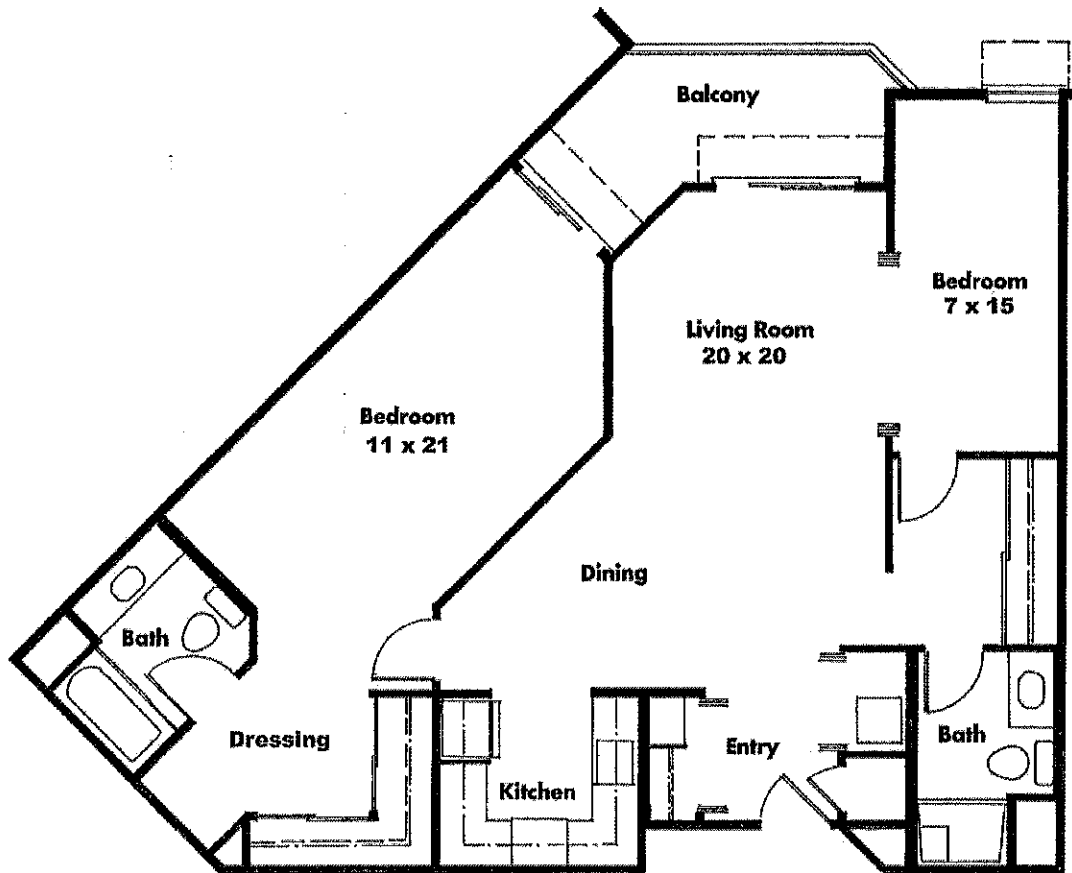

VILLA MARIN

PLAN A

1 BEDROOM, 1 BATH

660 SQUARE FEET

Scale: 1/8" = 1'0"

All measurements are approximate

VILLA MARIN

PLAN A1

PLAN B1

1 BEDROOM, 1 BATH
820 SQUARE FEET

All measurements are approximate

VILLA MARIN

PLAN B2

1 BEDROOM, 1 BATH
800 SQUARE FEET

All measurements are approximate

VILLA MARIN

PLAN B₃

1 BEDROOM, 1 BATH

770 SQUARE FEET

All measurements are approximate

VILLA MARIN

PLAN C

1 BEDROOM, DEN, 2 BATHS
1,000 SQUARE FEET

Scale: 1/8" = 1'0"

All measurements are approximate

VILLA MARIN

PLAN C1

1 BEDROOM, DEN, 2 BATHS
1,120 SQUARE FEET

All measurements are approximate

VILLA MARIN

PLAN C2

1 BEDROOM, DEN, 2 BATHS