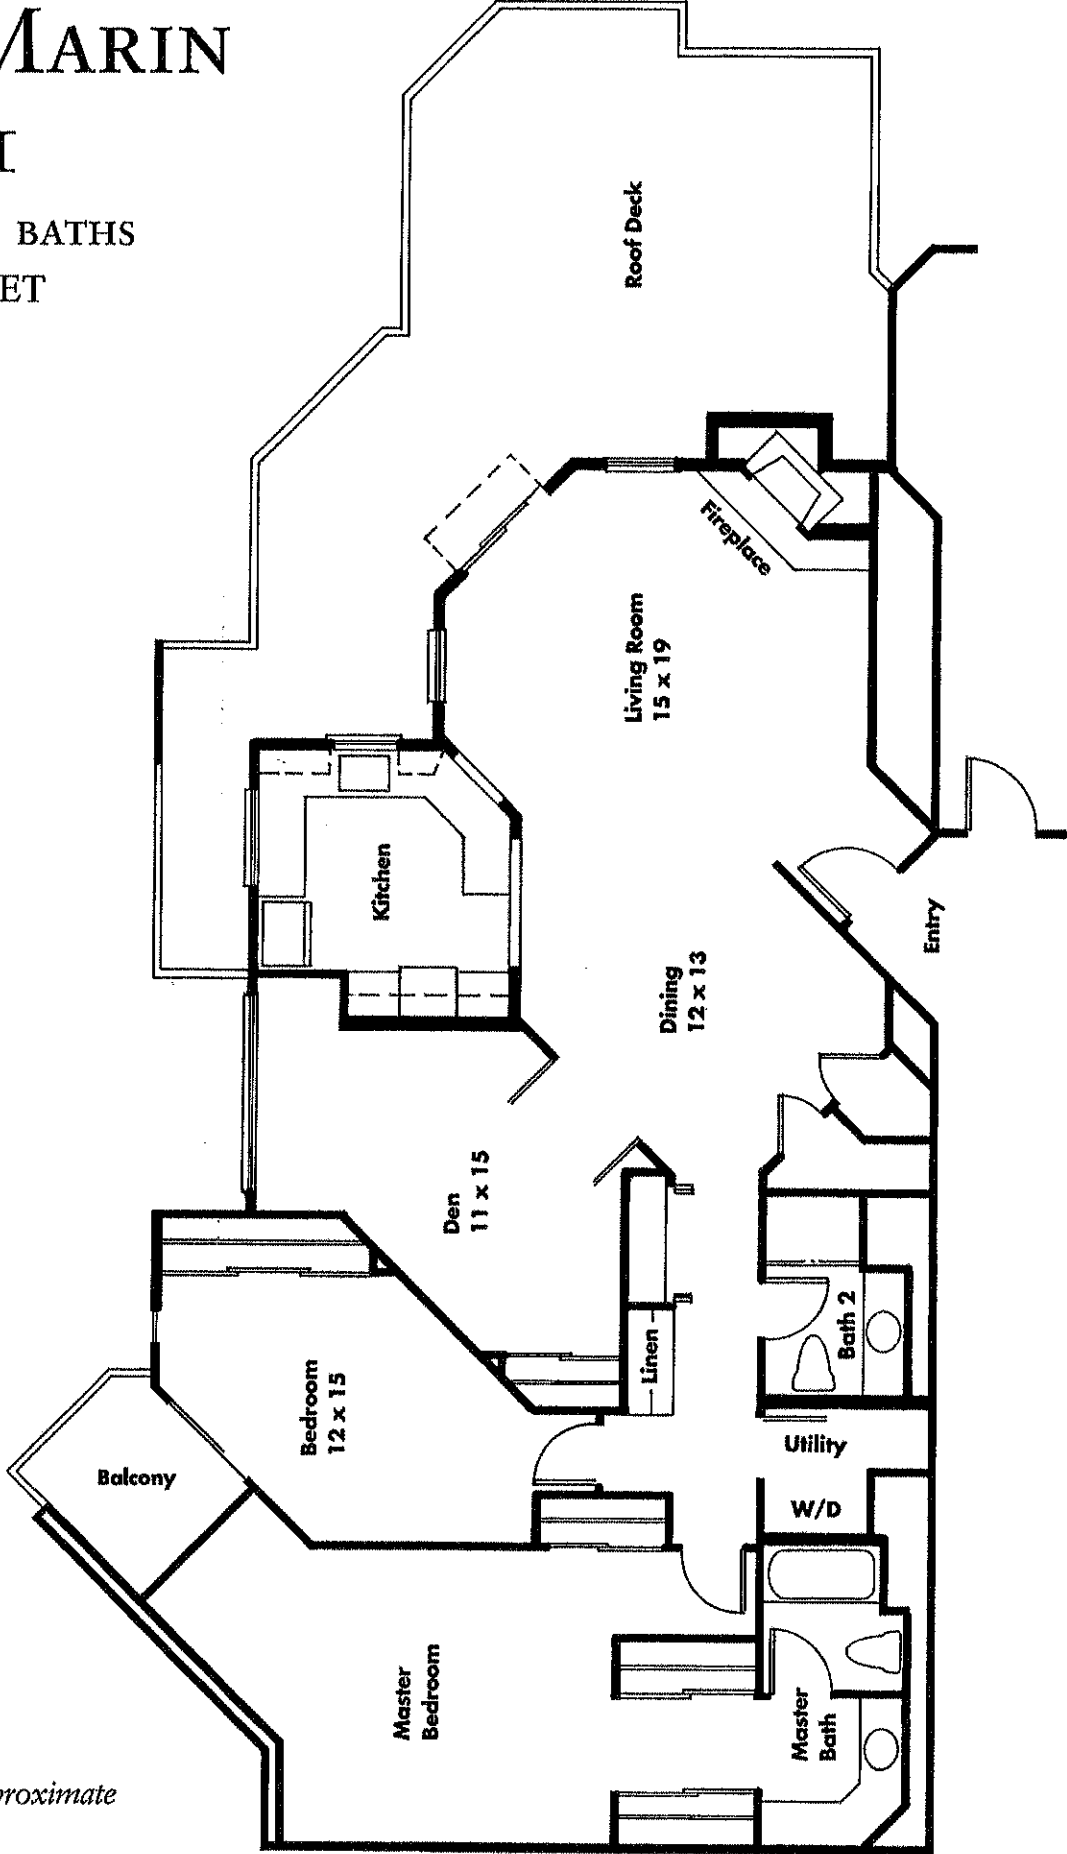

VILLA MARIN

PLAN A

1 BEDROOM, 1 BATH

660 SQUARE FEET

Scale: 1/8" = 1'0"

All measurements are approximate

VILLA MARIN

PLAN A1

1,840 SQUARE FEET

All measurements are approximate

VILLA MARIN

PLAN F3

3 BEDROOMS, 2 BATHS
2,294 SQUARE FEET

All measurements are approximate

VILLA MARIN

PLAN F4

3 BEDROOMS, 2 BATHS

2,084 SQUARE FEET

All measurements are approximate

VILLA MARIN PLAN P

3 BEDROOMS, 2 BATHS
1,710 SQUARE FEET

Scale: 1/8" = 1'0"

All measurements are approximate

VILLA MARIN PLAN P I

3 BEDROOMS, 2 BATHS
1,630 SQUARE FEET

All measurements are approximate

VILLA MARIN

PLAN P2

3 BEDROOMS, 2 BATHS
1,400 SQUARE FEET

All measurements are approximate