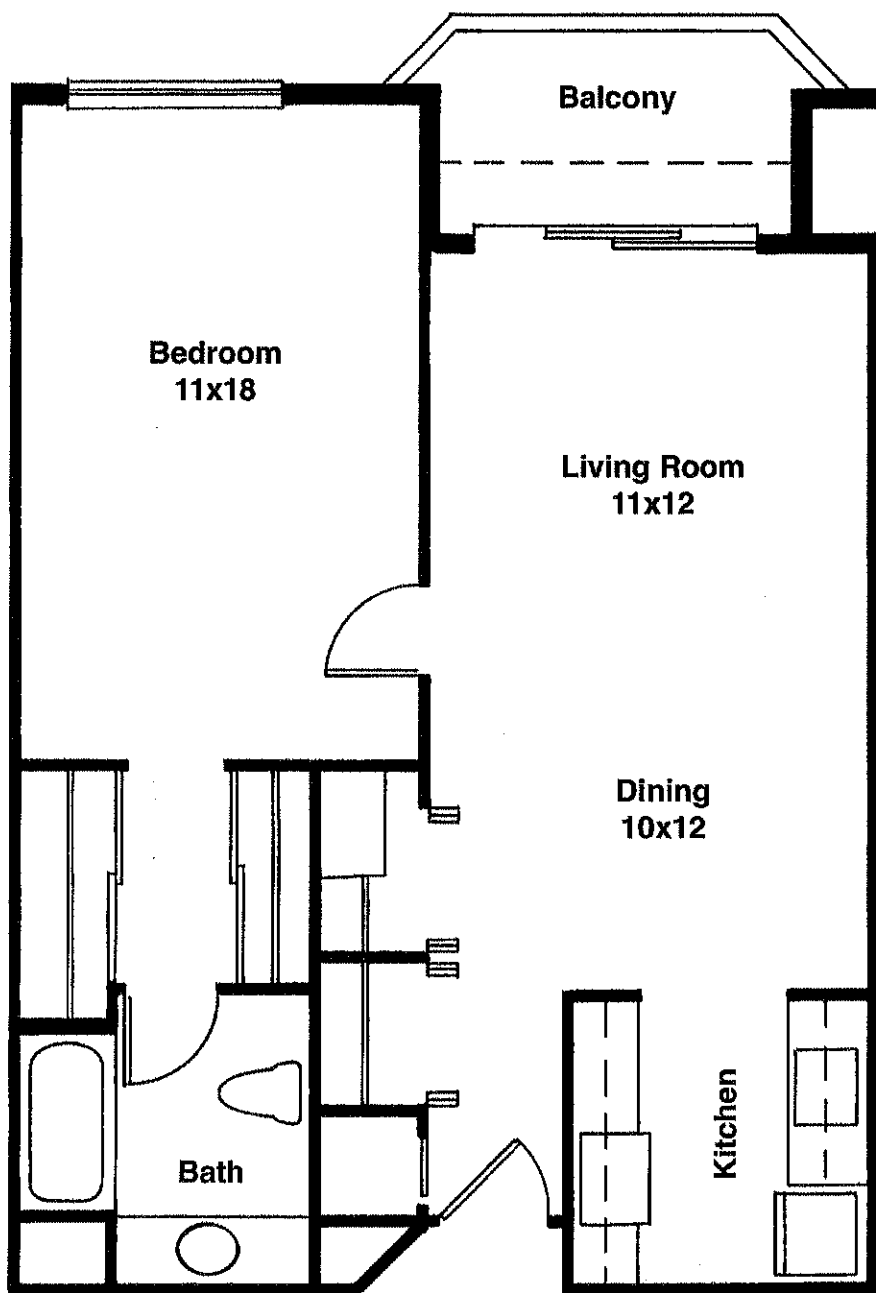

VILLA MARIN

PLAN A

1 BEDROOM, 1 BATH

660 SQUARE FEET

Scale: 1/8" = 1'0"

All measurements are approximate

VILLA MARIN

PLAN A1

1 BEDROOM, 1 BATH

674 SQUARE FEET

All measurements are approximate

VILLA MARIN PLAN B

1 BEDROOM, 1 BATH

790 SQUARE FEET

All measurements are approximate

VILLA MARIN

PLAN B1

1 BEDROOM, 1 BATH
820 SQUARE FEET

All measurements are approximate

VILLA MARIN

PLAN B2

1 BEDROOM, 1 BATH
800 SQUARE FEET

All measurements are approximate

VILLA MARIN

PLAN B₃

1 BEDROOM, 1 BATH

770 SQUARE FEET

All measurements are approximate

VILLA MARIN

PLAN C

1 BEDROOM, DEN, 2 BATHS
1,000 SQUARE FEET

Scale: 1/8" = 1'0"