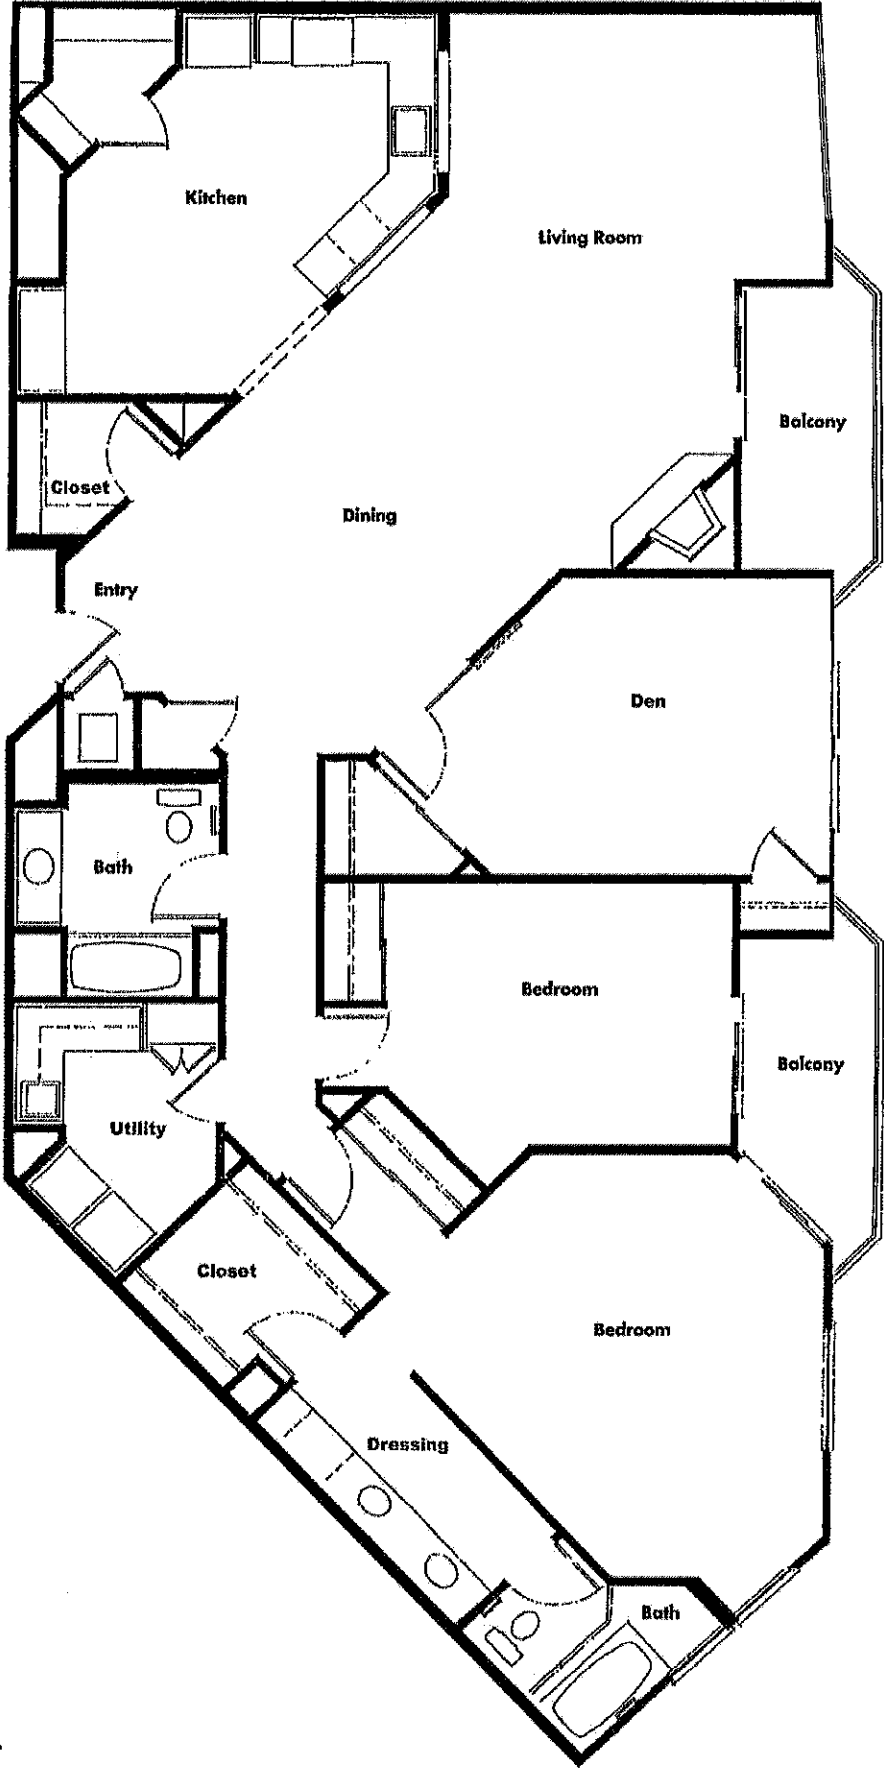

VILLA MARIN

PLAN A

1 BEDROOM, 1 BATH

660 SQUARE FEET

Scale: 1/8" = 1'0"

All measurements are approximate

VILLA MARIN

PLAN A1

All measurements are approximate

VILLA MARIN

PLAN F1

3 BEDROOMS, 2 BATHS
1,893 SQUARE FEET

All measurements are approximate

VILLA MARIN

PLAN F2

3 BEDROOMS, 2 BATHS

1,840 SQUARE FEET

All measurements are approximate

VILLA MARIN

PLAN F3

3 BEDROOMS, 2 BATHS
2,294 SQUARE FEET

All measurements are approximate

VILLA MARIN

PLAN F4

3 BEDROOMS, 2 BATHS

2,084 SQUARE FEET

All measurements are approximate

VILLA MARIN PLAN P

3 BEDROOMS, 2 BATHS
1,710 SQUARE FEET

Scale: 1/8" = 1'0"

All measurements are approximate

VILLA MARIN PLAN P I