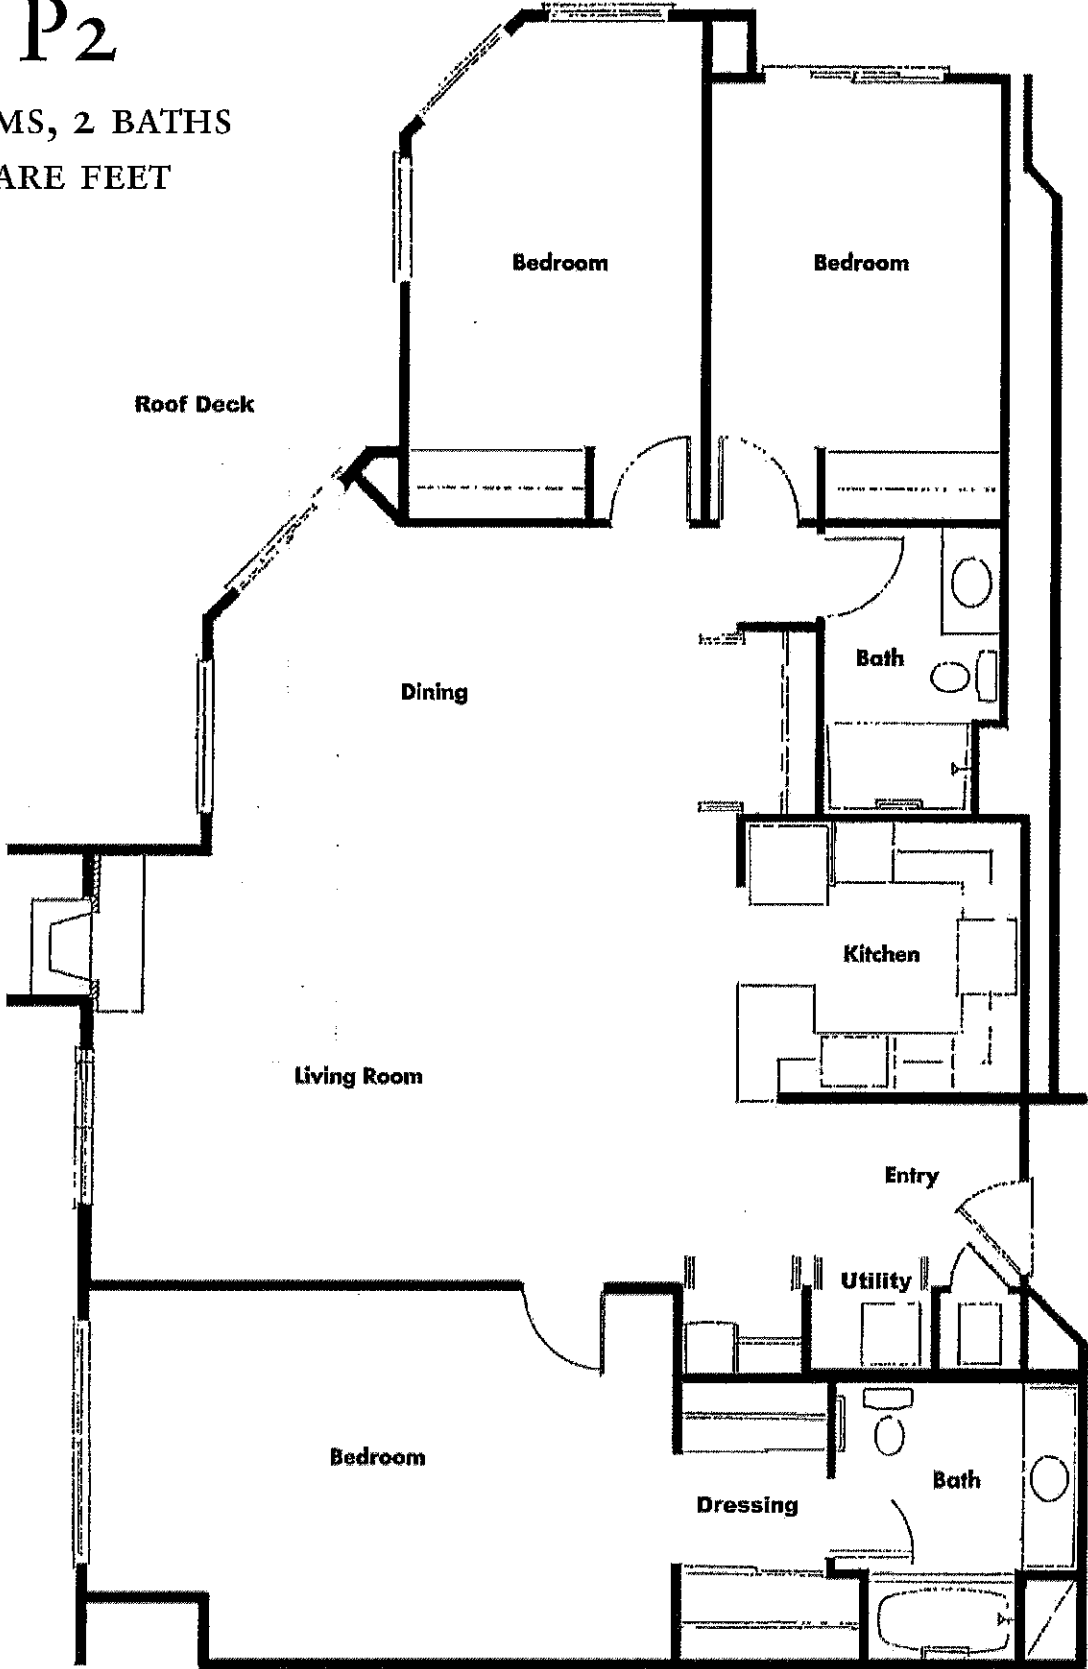

VILLA MARIN

PLAN A

1 BEDROOM, 1 BATH

660 SQUARE FEET

Scale: 1/8" = 1'0"

All measurements are approximate

VILLA MARIN

PLAN A1

1,840 SQUARE FEET

All measurements are approximate

VILLA MARIN

PLAN F3

3 BEDROOMS, 2 BATHS
2,294 SQUARE FEET

All measurements are approximate

VILLA MARIN

PLAN F4

3 BEDROOMS, 2 BATHS

2,084 SQUARE FEET

All measurements are approximate

VILLA MARIN PLAN P

3 BEDROOMS, 2 BATHS
1,710 SQUARE FEET

Scale: 1/8" = 1'0"

All measurements are approximate

VILLA MARIN PLAN P I

3 BEDROOMS, 2 BATHS
1,630 SQUARE FEET

All measurements are approximate

VILLA MARIN

PLAN P2

3 BEDROOMS, 2 BATHS
1,400 SQUARE FEET

All measurements are approximate