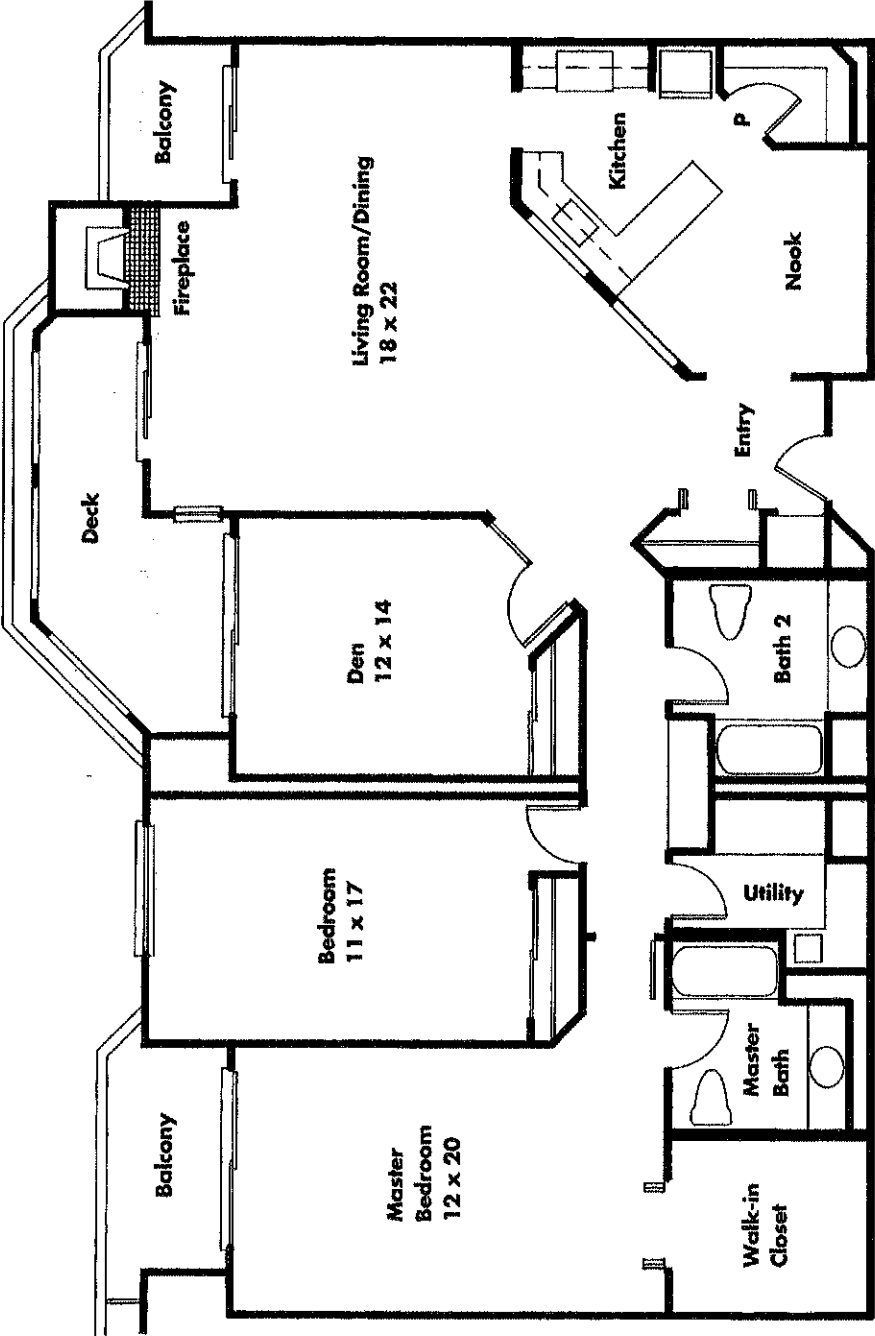

PLAN E1

2 BEDROOMS, 2 BATHS

1,250 SQUARE FEET

All measurements are approximate

VILLA MARIN

PLAN E2

2 BEDROOMS, 2 BATHS

1,240 SQUARE FEET

All measurements are approximate

VILLA MARIN

PLAN E₃

2 BEDROOMS, 2 BATHS
1,300 SQUARE FEET

All measurements are approximate

VILLA MARIN PLAN F

3 BEDROOMS, 2 BATHS
1,893 SQUARE FEET

Scale: 1/8" = 1'0"

All measurements are approximate

VILLA MARIN

PLAN F1

3 BEDROOMS, 2 BATHS
1,893 SQUARE FEET

All measurements are approximate

VILLA MARIN

PLAN F2

3 BEDROOMS, 2 BATHS

1,840 SQUARE FEET

All measurements are approximate

VILLA MARIN

PLAN F3

3 BEDROOMS, 2 BATHS
2,294 SQUARE FEET

All measurements are approximate

VILLA MARIN

PLAN F4