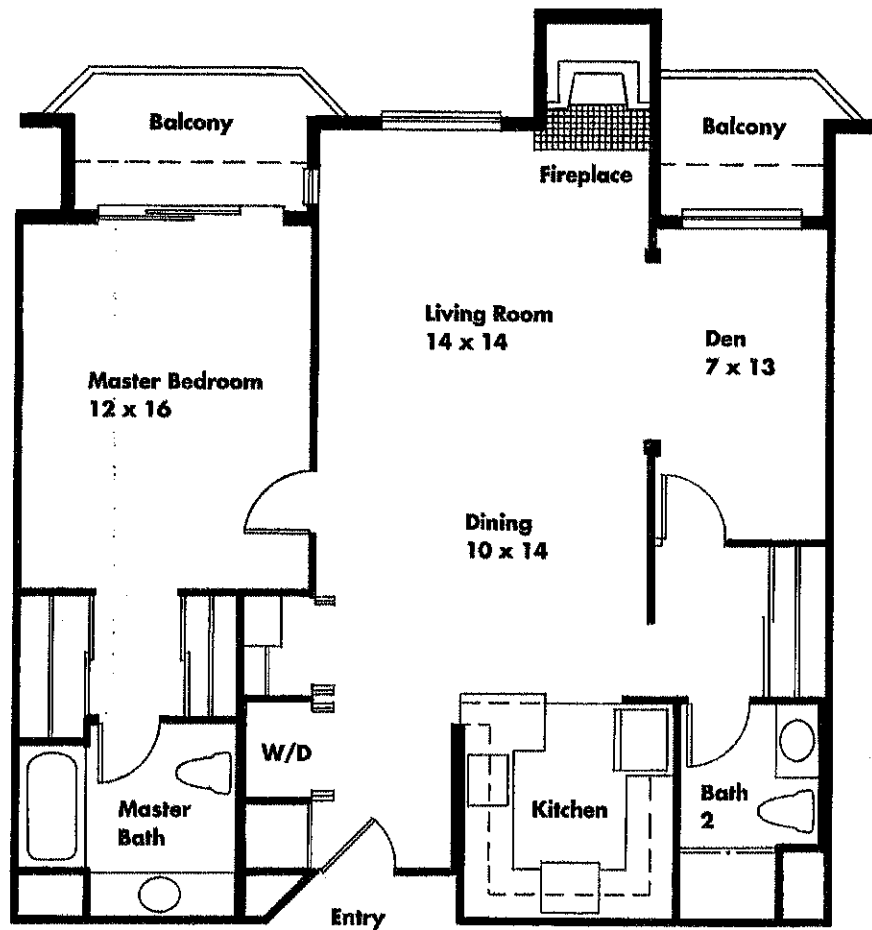

1,030 SQUARE FEET

All measurements are approximate

VILLA MARIN

PLAN C₃

1 BEDROOM, DEN, 2 BATHS
1,060 SQUARE FEET

All measurements are approximate

VILLA MARIN PLAN C4

1 BEDROOM, DEN, 2 BATHS
1,008 SQUARE FEET

All measurements are approximate

VILLA MARIN

PLAN C5

1 BEDROOM, DEN, 2 BATHS

1,015 SQUARE FEET

All measurements are approximate

VILLA MARIN PLAN D

1 BEDROOM, DEN, 2 BATHS
1,096 SQUARE FEET

Scale: 1/8" = 1'0"

All measurements are approximate

VILLA MARIN

PLAN D I

1 BEDROOM, DEN, 2 BATHS
1,150 SQUARE FEET

Scale: 1/8" = 1'0"

All measurements are approximate

VILLA MARIN

PLAN E1

2 BEDROOMS, 2 BATHS

1,250 SQUARE FEET

All measurements are approximate

VILLA MARIN

PLAN E2

2 BEDROOMS, 2 BATHS

1,240 SQUARE FEET