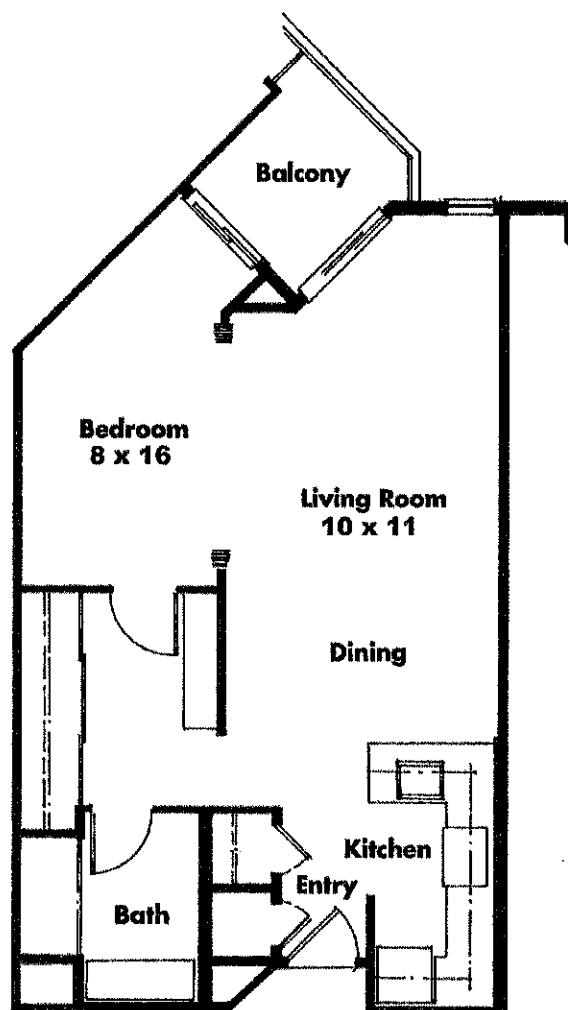

VILLA MARIN

PLAN A

1 BEDROOM, 1 BATH

660 SQUARE FEET

Scale: 1/8" = 1'0"

All measurements are approximate

VILLA MARIN

PLAN A1

1 BEDROOM, 1 BATH

674 SQUARE FEET

All measurements are approximate

VILLA MARIN PLAN B

1 BEDROOM, 1 BATH

790 SQUARE FEET

All measurements are approximate

VILLA MARIN

PLAN B1

1 BEDROOM, 1 BATH
820 SQUARE FEET

All measurements are approximate

VILLA MARIN

PLAN B2

1 BEDROOM, 1 BATH
800 SQUARE FEET

All measurements are approximate

VILLA MARIN

PLAN B₃

1 BEDROOM, 1 BATH

770 SQUARE FEET

All measurements are approximate

VILLA MARIN

PLAN C

1 BEDROOM, DEN, 2 BATHS
1,000 SQUARE FEET

Scale: 1/8" = 1'0"