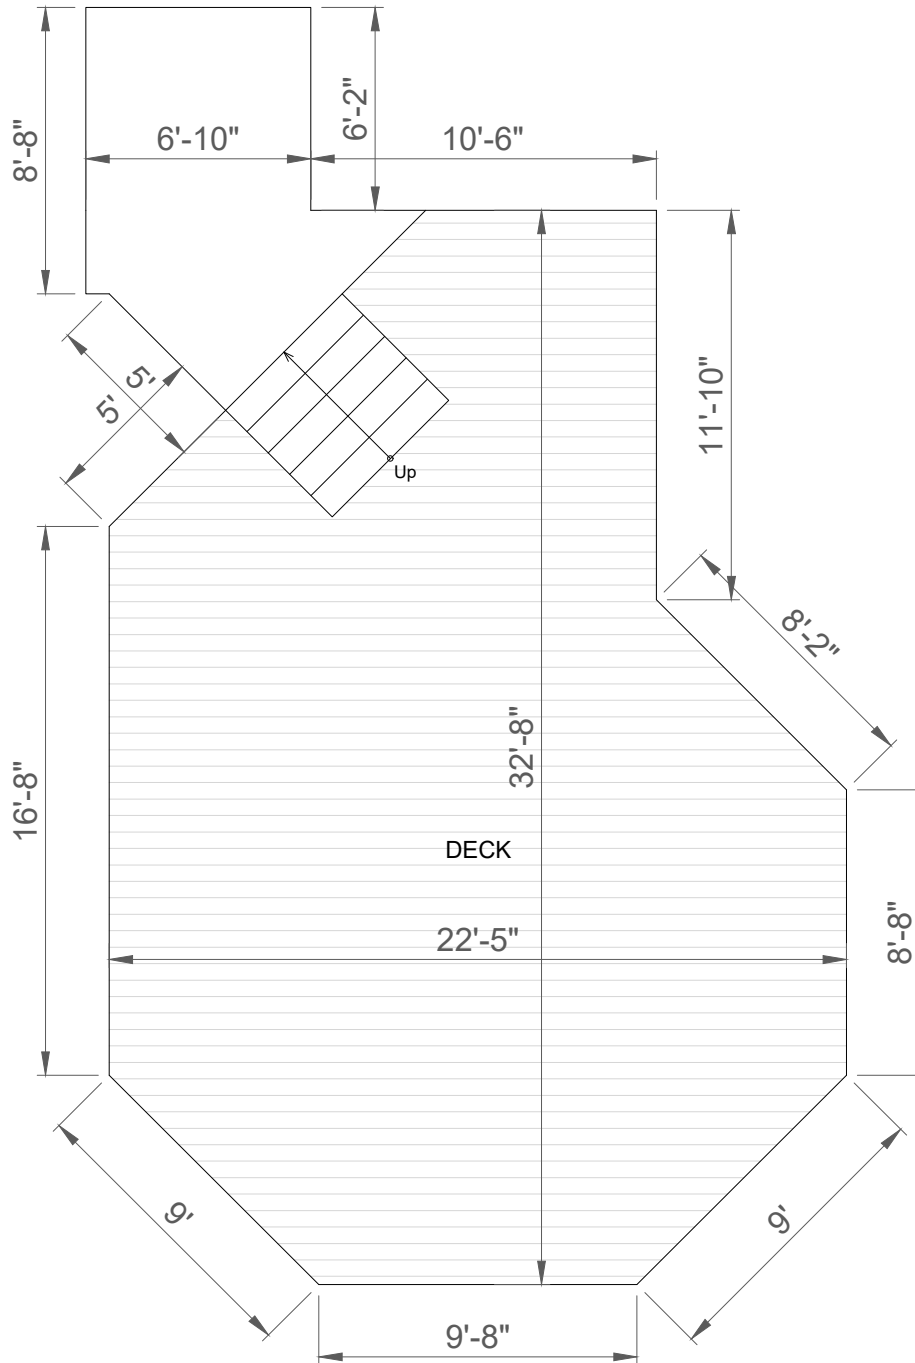

100 THORNDALE DRIVE | UNIT 246

SAN RAFAEL, CA 94903

Estimated Total Square Footage: 560 SQ FT

Calculated from outside face of exterior walls.