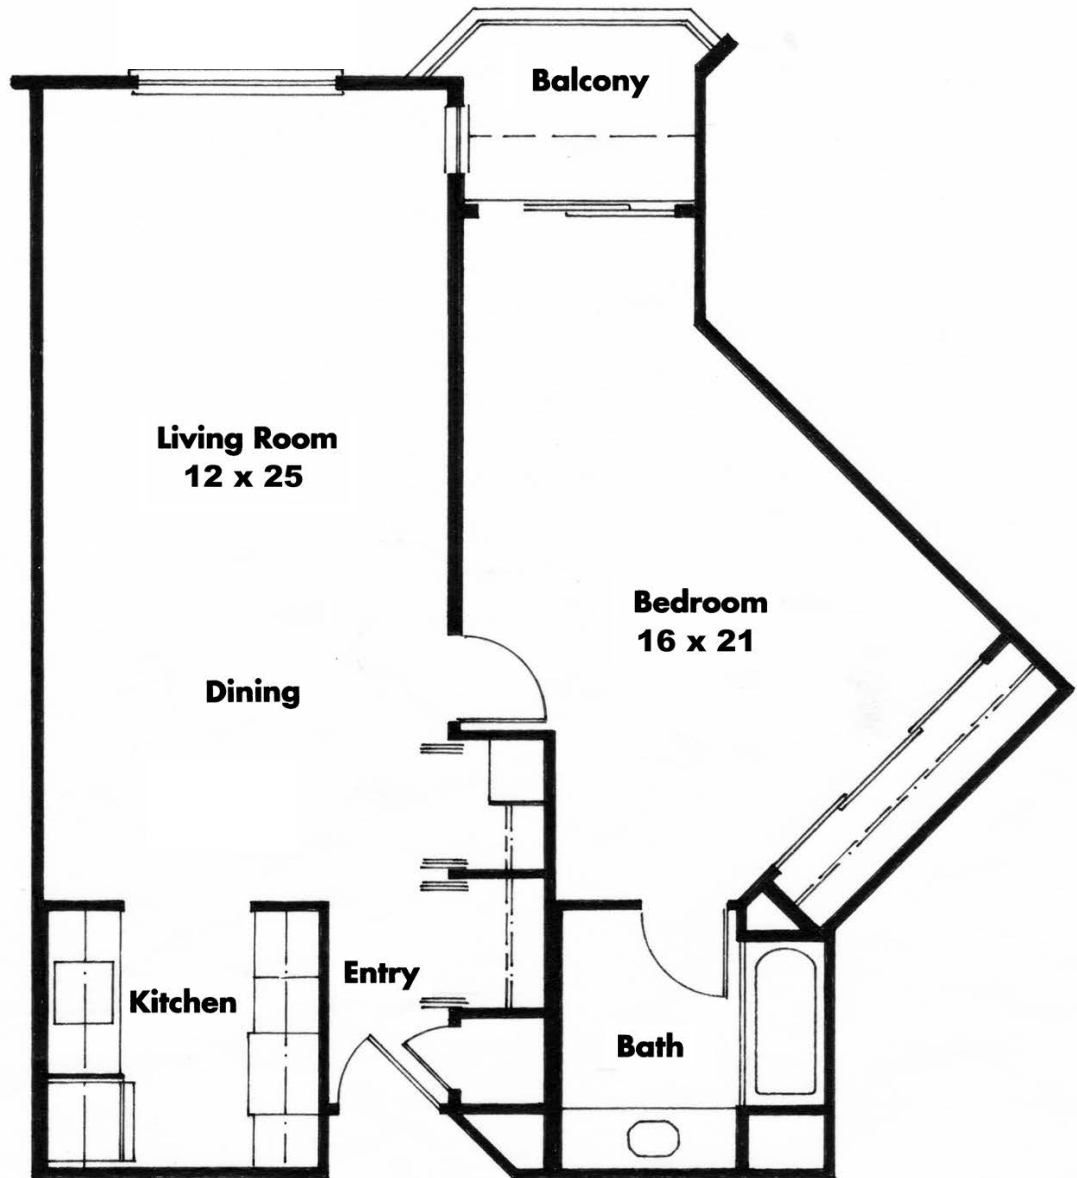

# UNIT 246

1 BED, 1 BATH, 820 SQ. FT.

*all measurements are approximate*