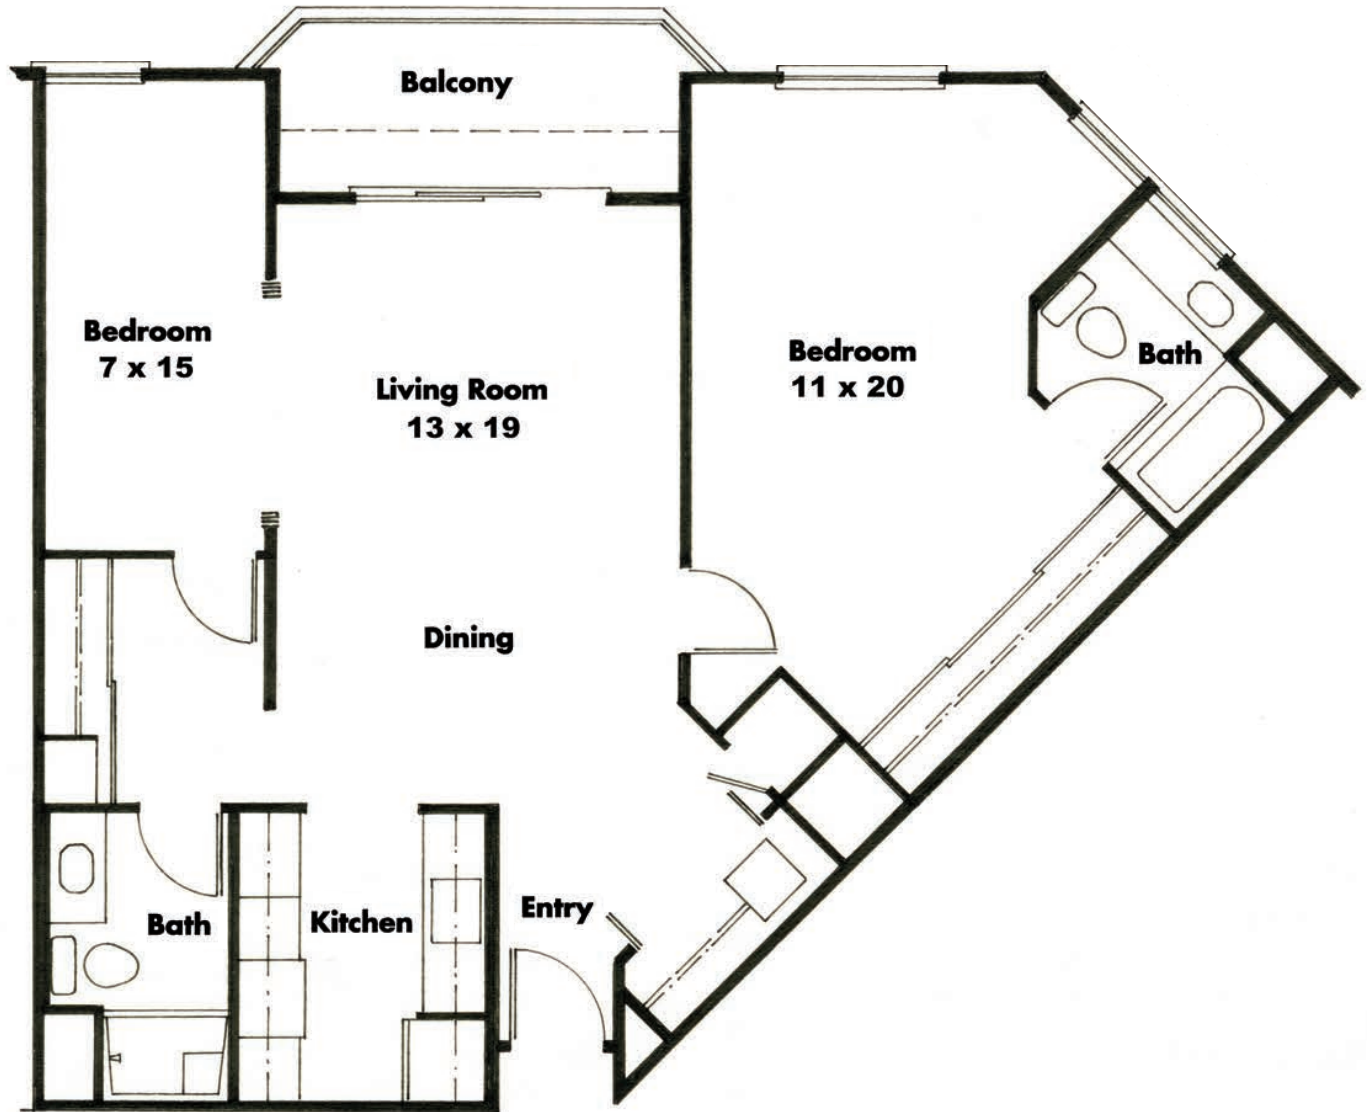

UNIT 251

2 BEDS, 2 BATHS, 1,030 SQ. FT.

all measurements are approximate