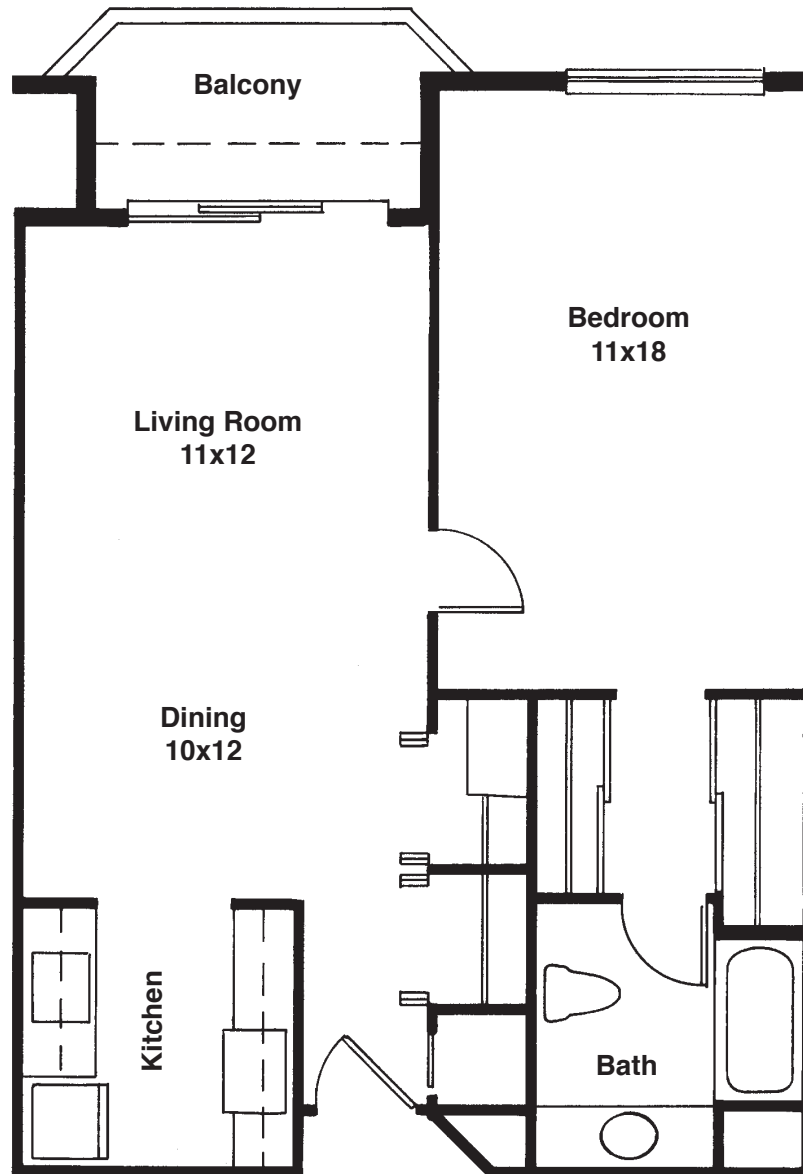

UNIT 303

1 BED, 1 BATH, 790 SQ. FT.

all measurements are approximate