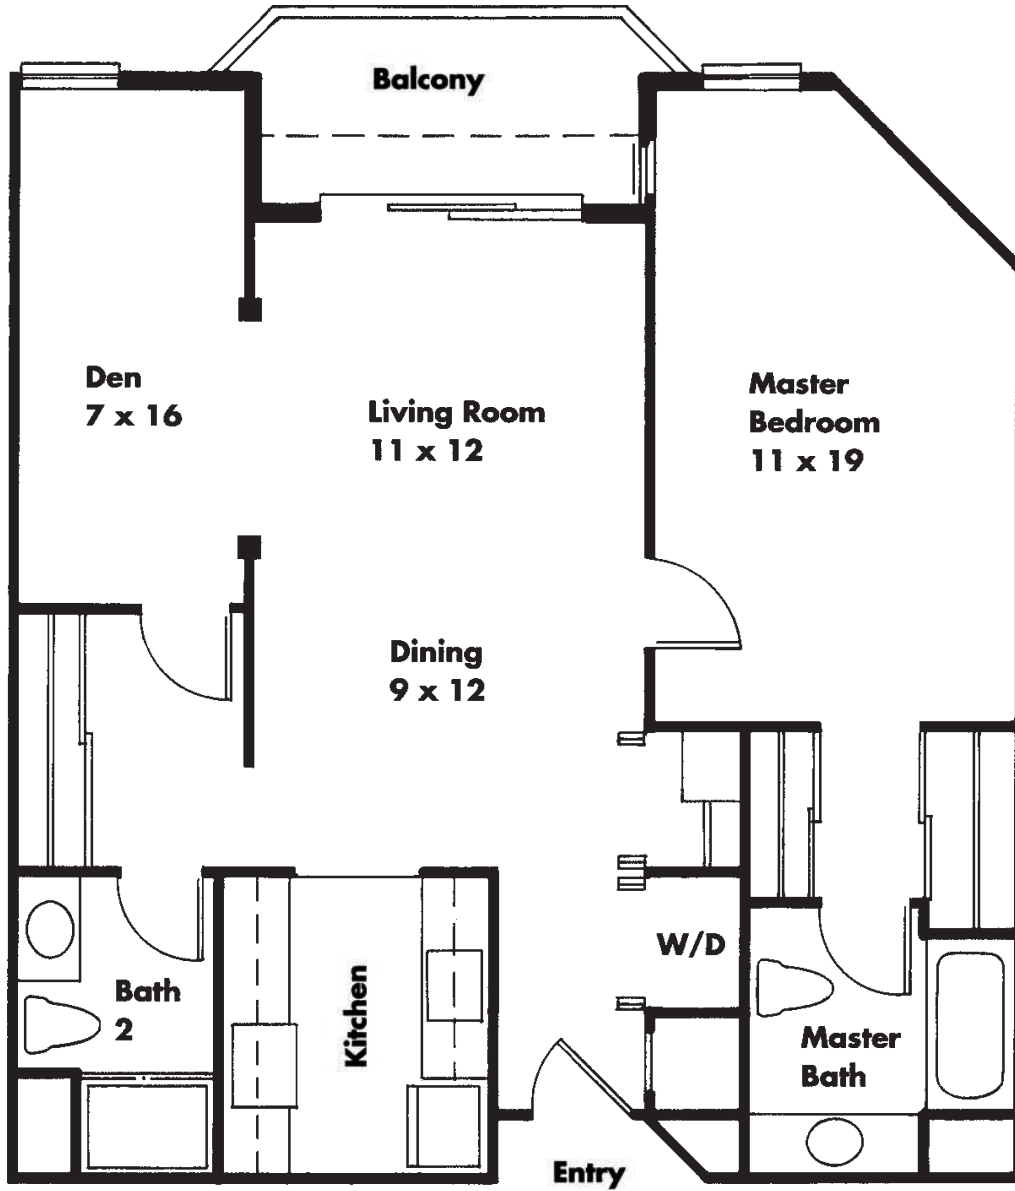

UNIT 322

1 BED + DEN, 1,000 SQ. FT.

all measurements are approximate