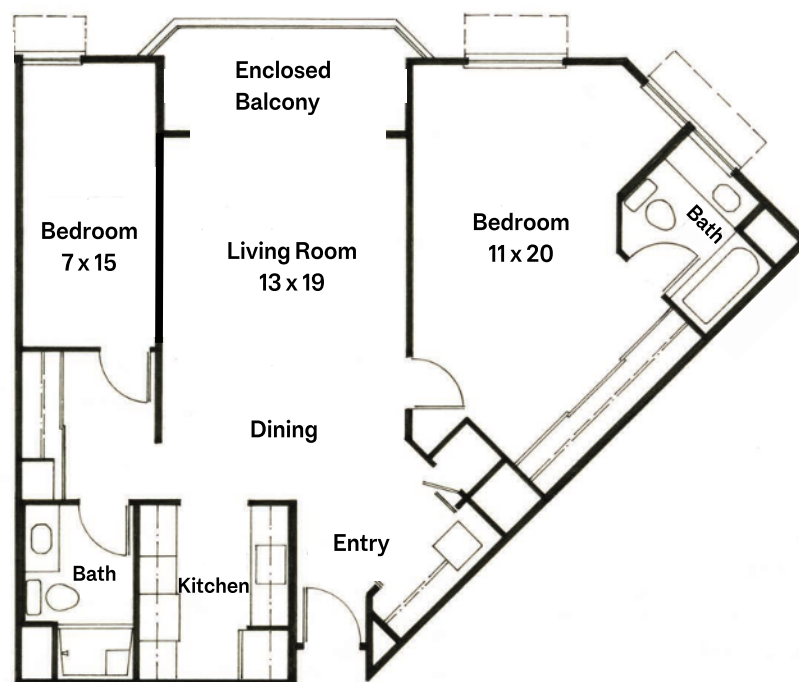

Villa Marin

Unit 149 (Plan C2)

2 Bedroom, 2 Baths
1,030 Square Feet

Scale: 1/8" = 1'0"

All measurements are approximate

ENGEL & VÖLKERS[®]
RACHEL PERCIVAL