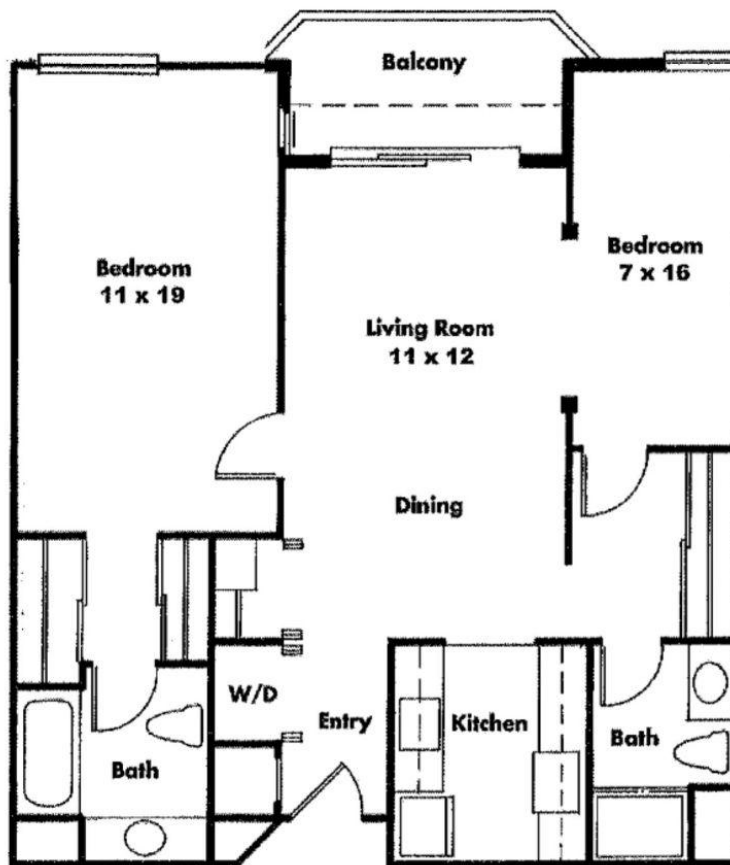

UNIT 151

1 BED + DEN, 2 BATHS, 1,000 SQ. FT.

All measurements are approximate