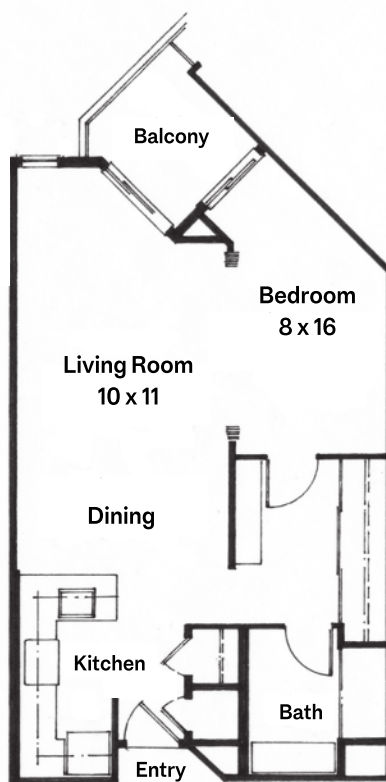

Villa Marin

Unit 212 (Plan A1)

1 Bedroom, 1 Bath
674 Square Feet

Scale: 1/8" = 1'0"

All measurements are approximate

ENGEL & VÖLKERS[®]
RACHEL PERCIVAL