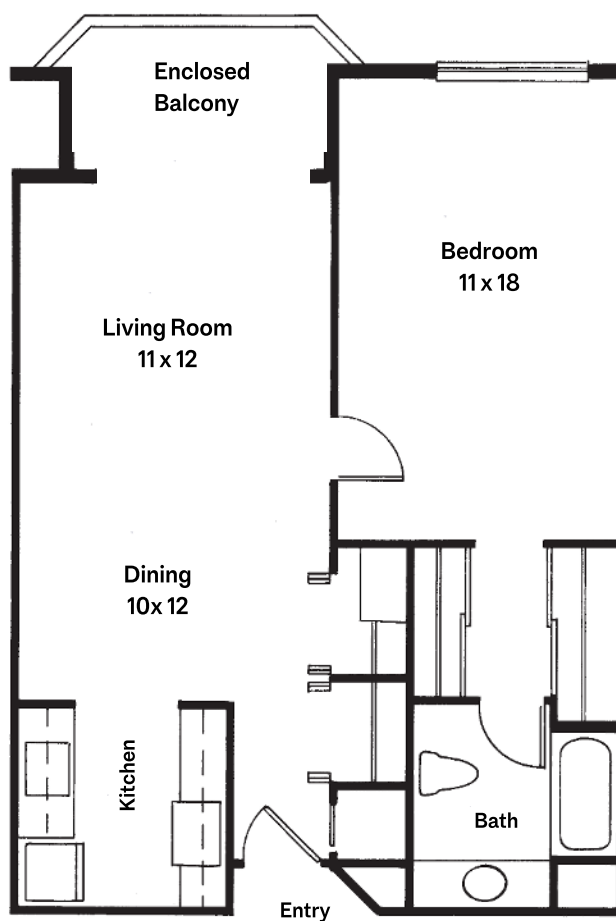

Villa Marin

Unit 236 (Plan B)

1 Bedroom, 1 Bath
770 Square Feet

Scale: 1/8" = 1'0"

All measurements are approximate

ENGEL & VÖLKERS[®]
RACHEL PERCIVAL