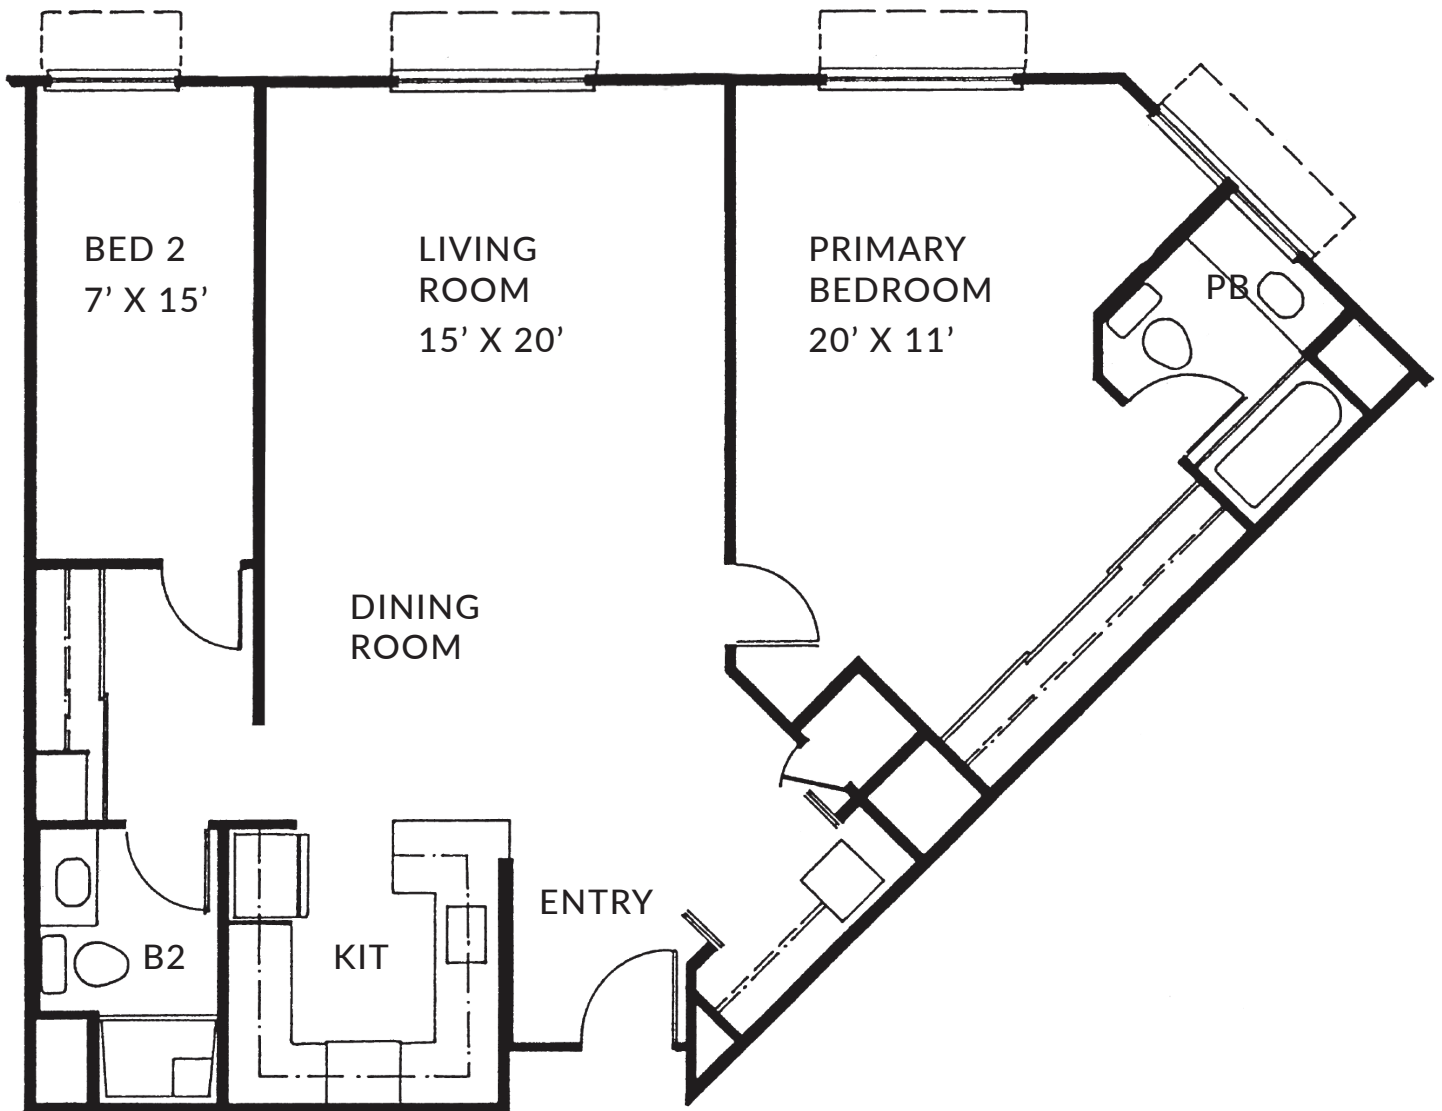

UNIT 250

2 BEDS, 2 BATH, 1,150 SQ. FT.

all measurements are approximate