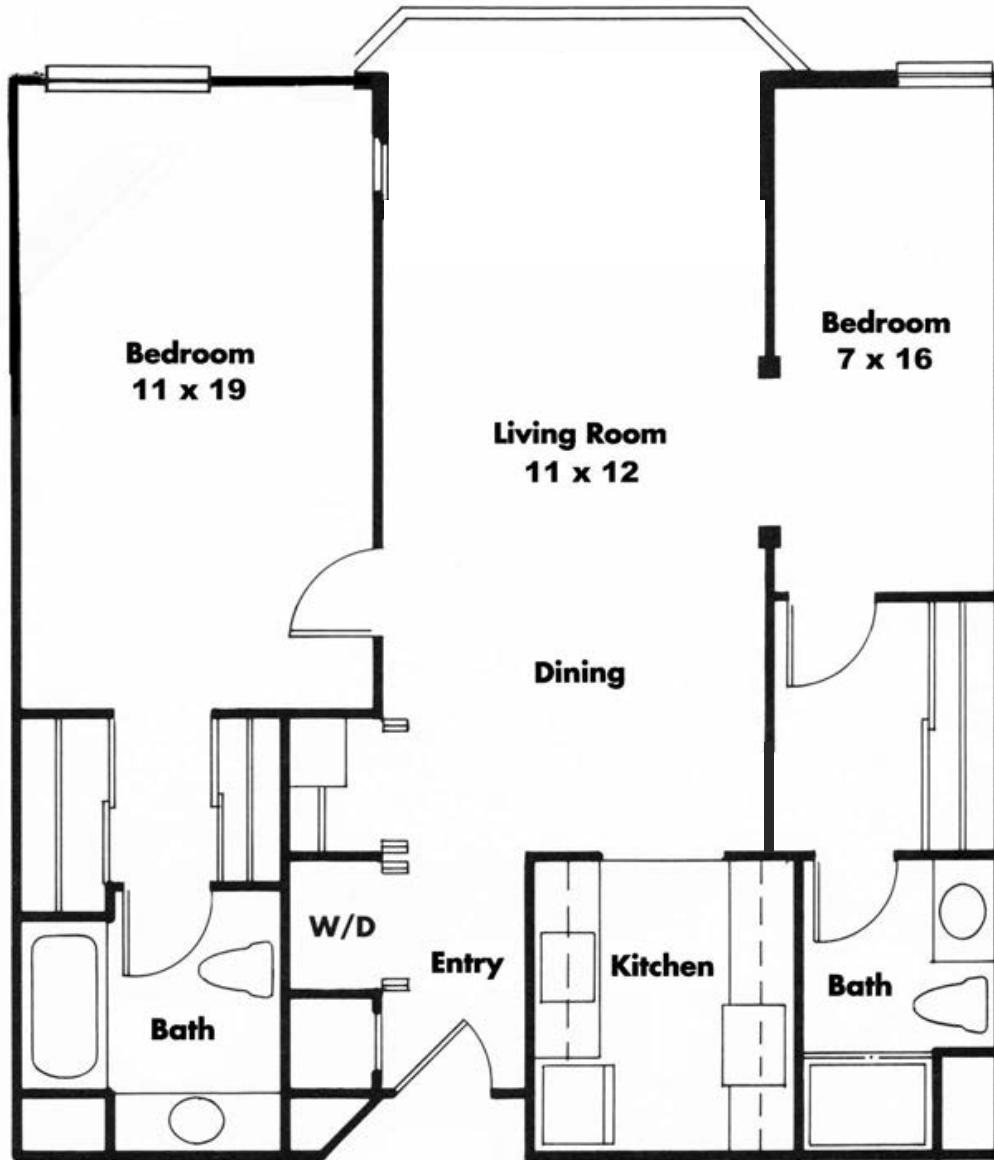

UNIT 267

2 BEDS, 2 BATH, 1,057 SQ. FT.

all measurements are approximate