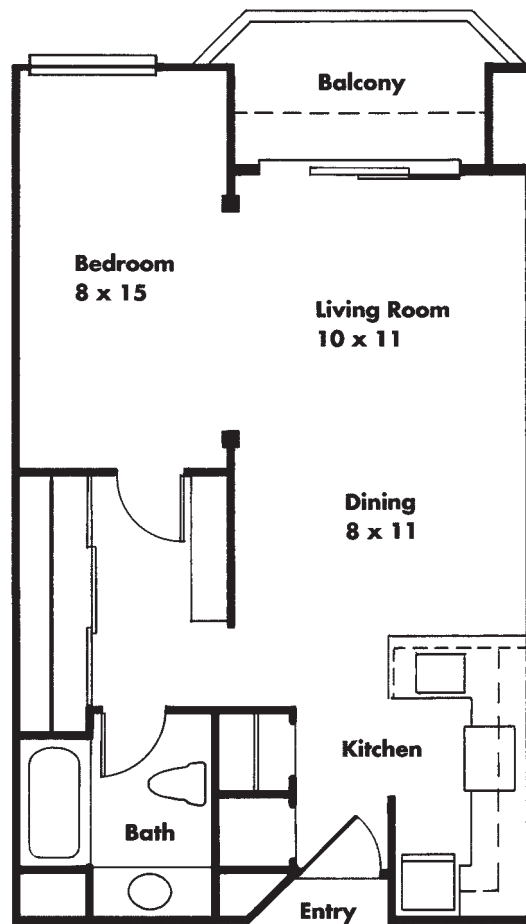

VILLA MARIN

PLAN A

1 BEDROOM, 1 BATH
660 SQUARE FEET

Scale: 1/8" = 1'0"

All measurements are approximate