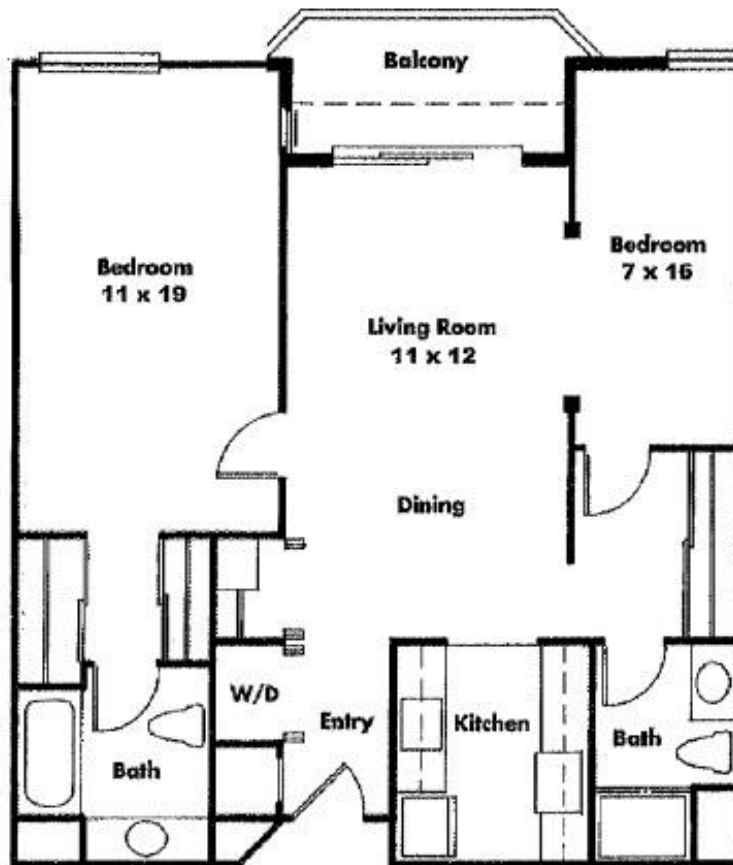

# UNIT 267

2 BEDS, 2 BATH, 1,057 SQ. FT.

*All measurements are approximate*