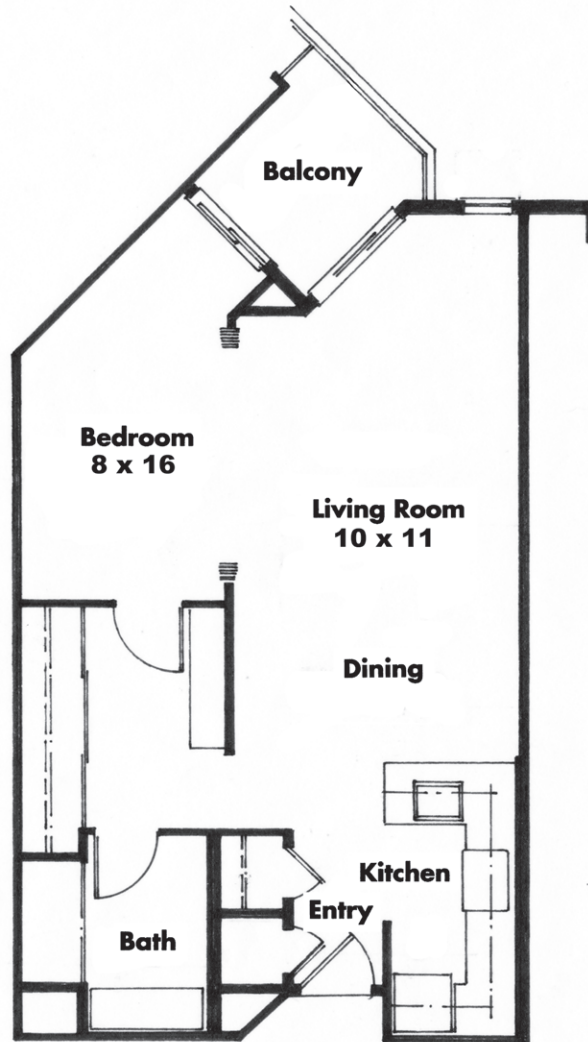

VILLA MARIN

PLAN A1

1 BEDROOM, 1 BATH

674 SQUARE FEET

All measurements are approximate